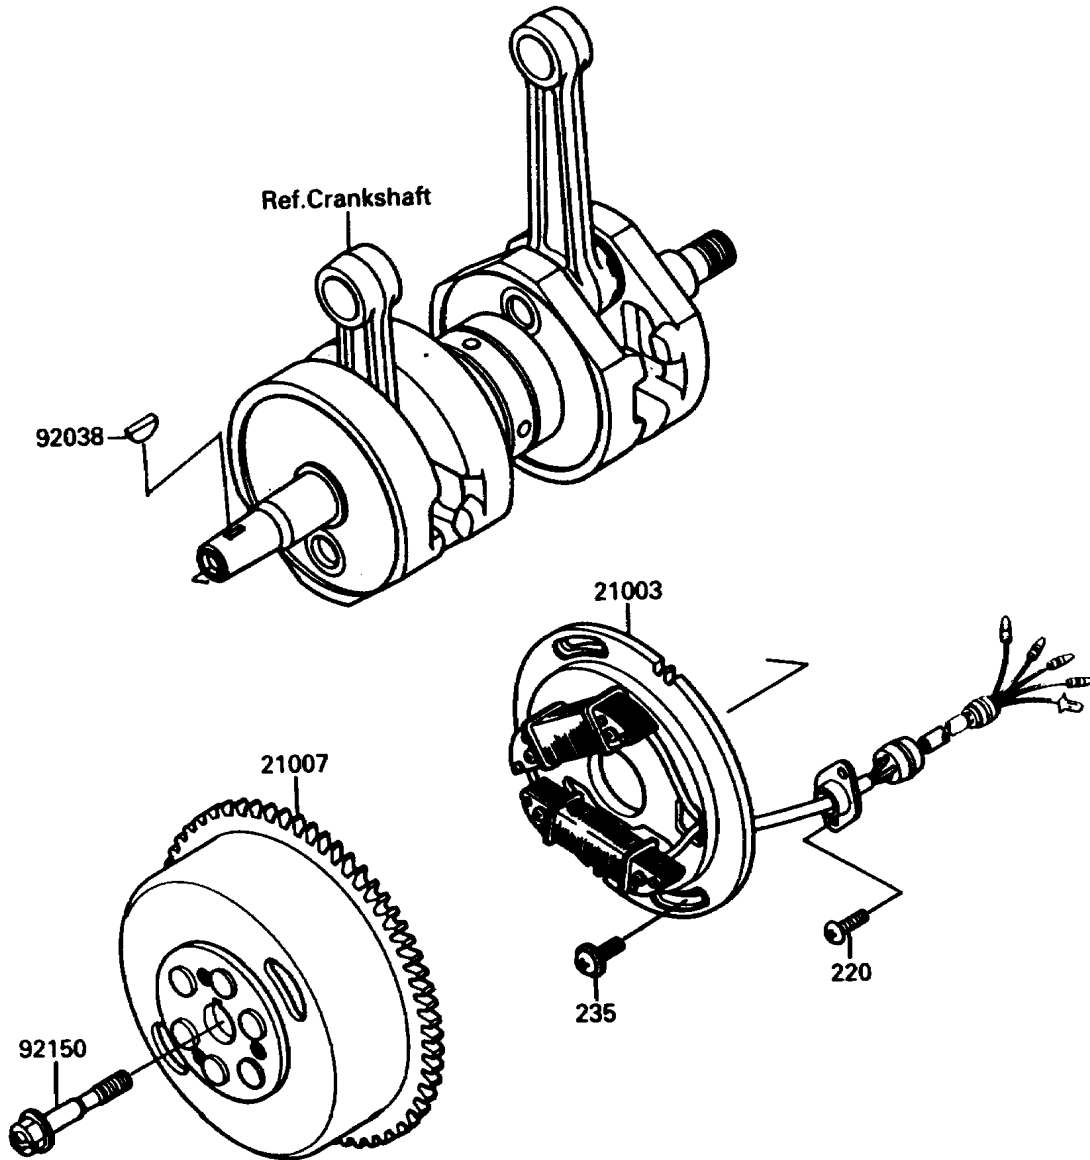

1990 TS PARTS DIAGRAM

Generator

E1810

1990 TS PARTS LIST

Generator

ITEM NAME	PART NUMBER	QUANTITY
STATOR (Ref # 21003)	21003-3712	1
ROTOR (Ref # 21007)	21007-3706	1
KEY,WOODRUFF (Ref # 92038)	92038-001	1
BOLT,10X38 (Ref # 92150)	92150-3736	1
SCREW-PAN-CROS (Ref # 220)	220B0512	2
SCREW-PAN-WP-CROS (Ref # 235)	235B0616	2