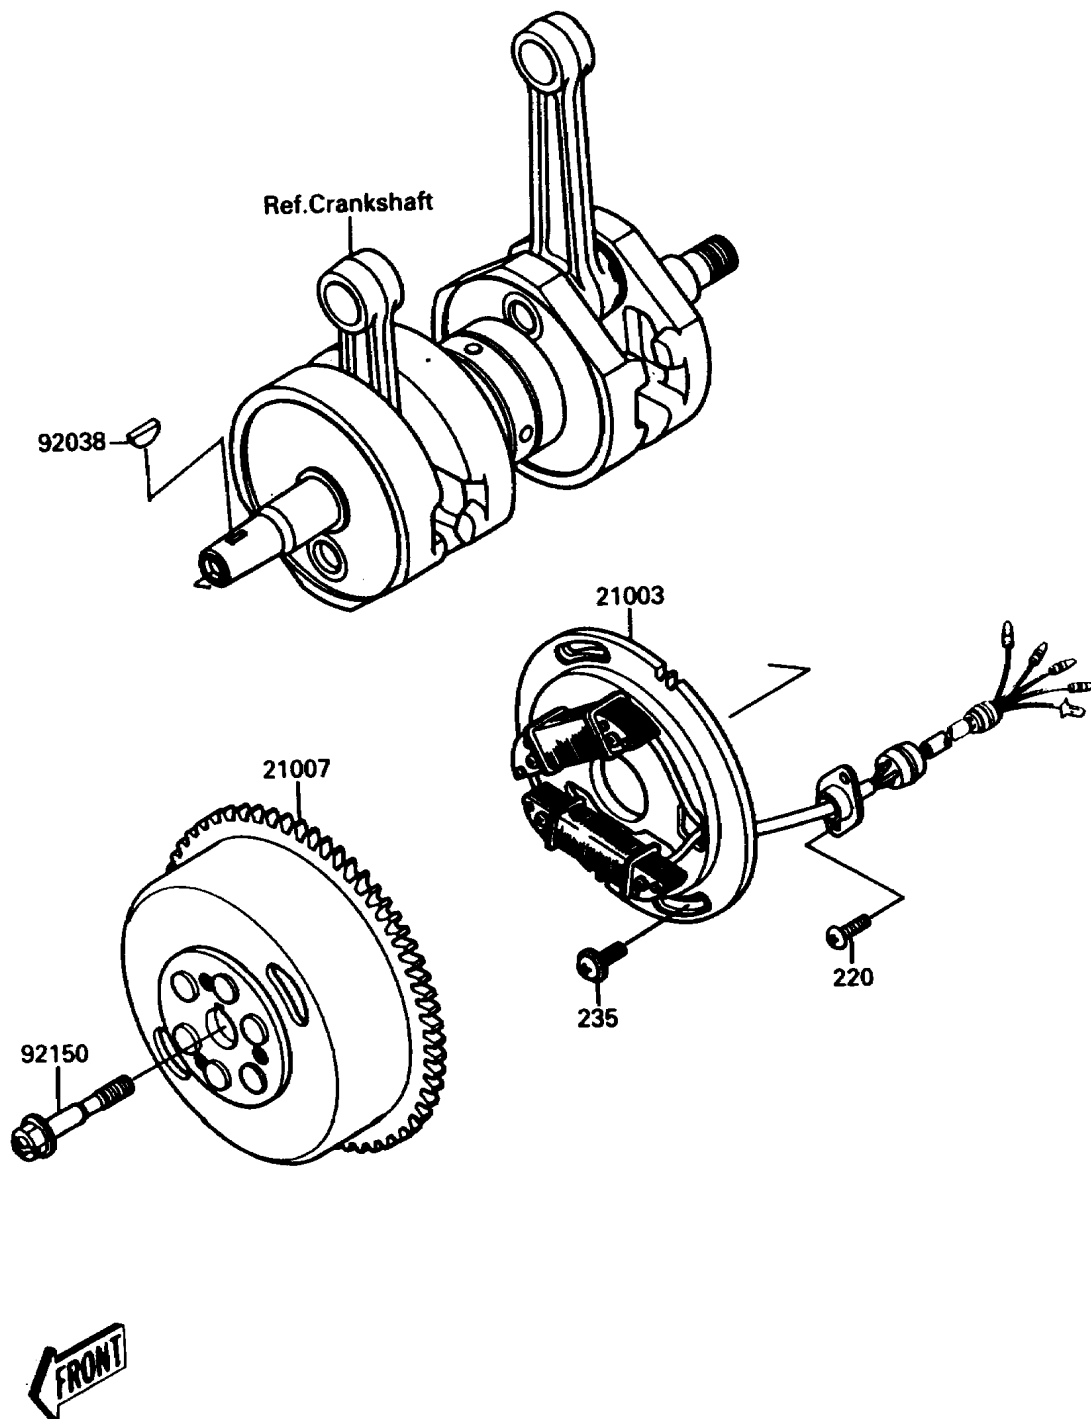

## 1990 TS PARTS DIAGRAM

Generator

E1810

## 1990 TS PARTS LIST

Generator

ITEM NAME	PART NUMBER	QUANTITY
STATOR (Ref # 21003)	21003-3712	1
ROTOR (Ref # 21007)	21007-3706	1
KEY,WOODRUFF (Ref # 92038)	92038-001	1
BOLT,10X38 (Ref # 92150)	92150-3736	1
SCREW-PAN-CROS (Ref # 220)	220B0512	1
SCREW-PAN-WP-CROS (Ref # 235)	235B0616	1