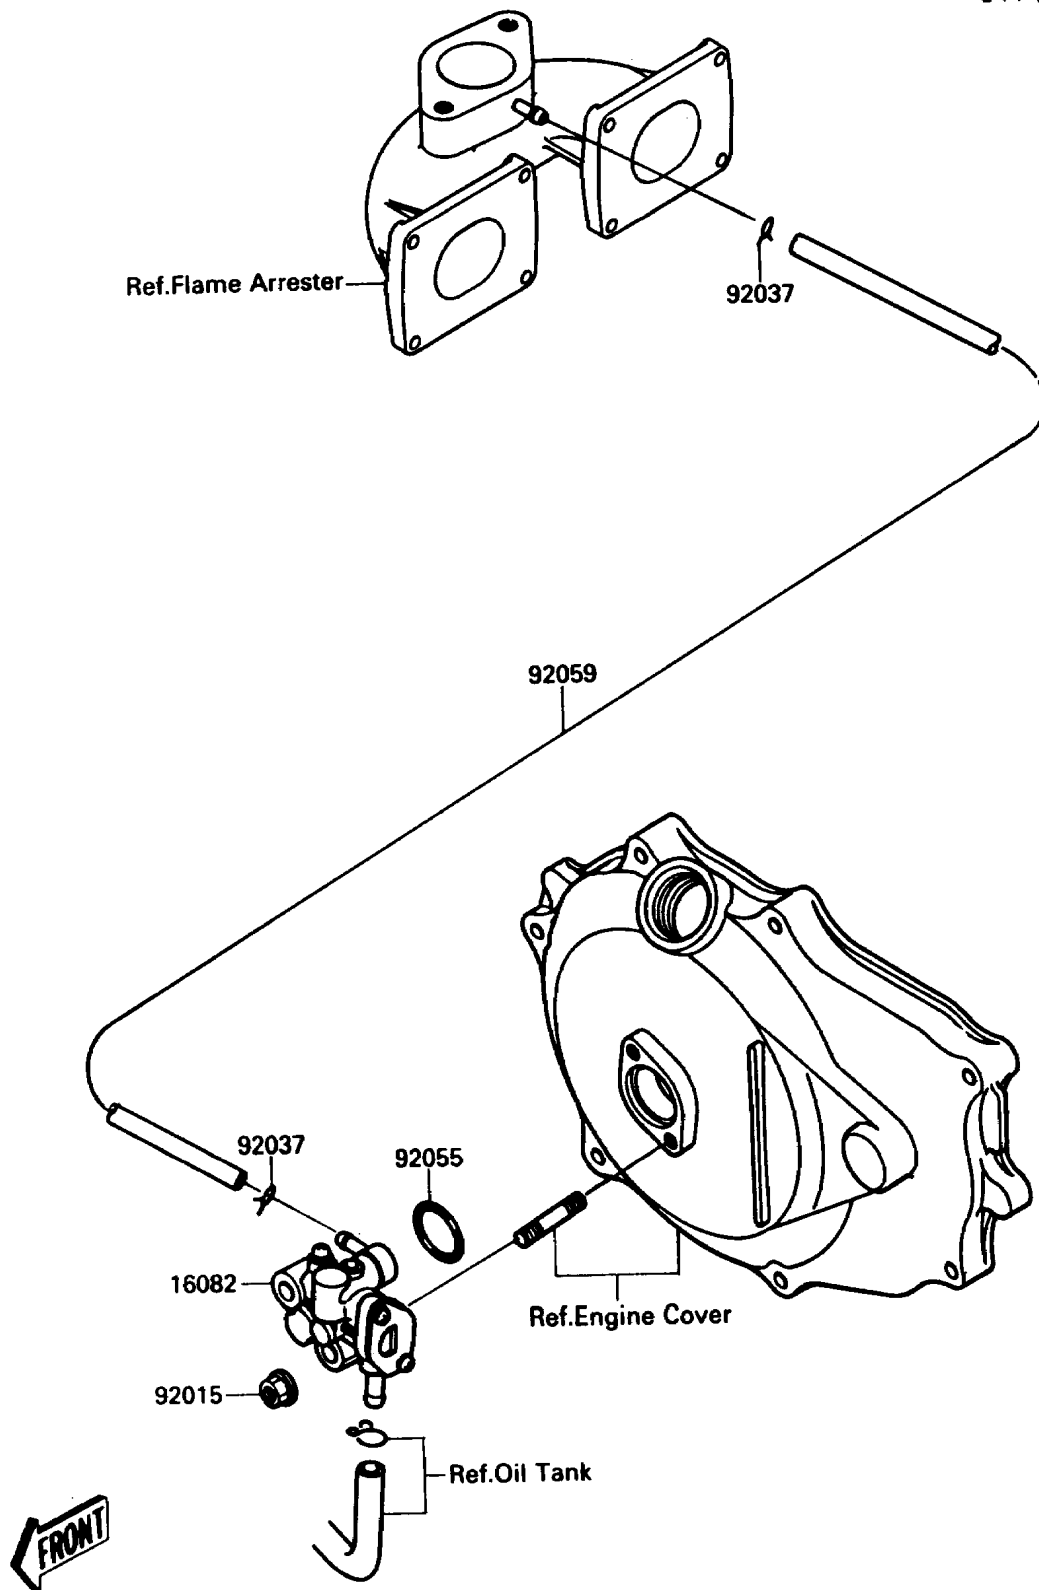

## 1990 TS PARTS DIAGRAM

Oil Pump

E1710

## 1990 TS PARTS LIST

Oil Pump

ITEM NAME	PART NUMBER	QUANTITY
PUMP-ASSY-OIL (Ref # 16082)	16082-3710	1
NUT,6MM (Ref # 92015)	92015-3767	1
CLAMP (Ref # 92037)	92037-3722	1
RING-O,19.5X1.5 (Ref # 92055)	92055-055	1
TUBE,3X6X380 (Ref # 92059)	92059-3755	1