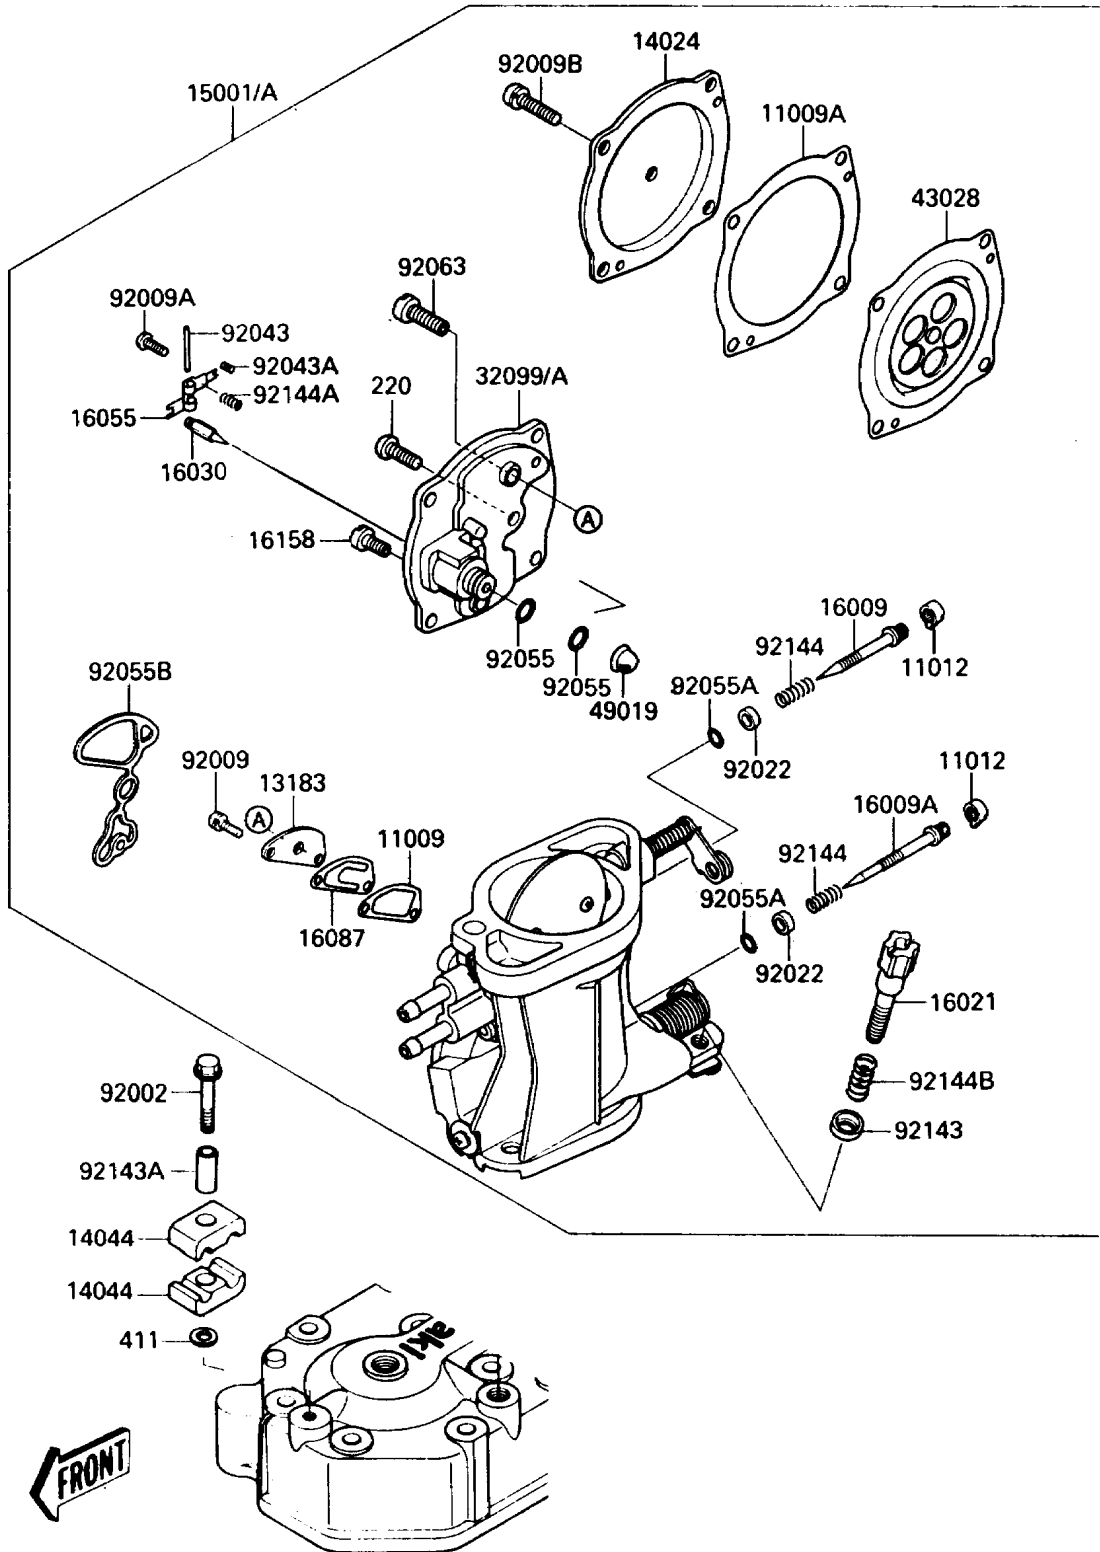

## 1990 TS PARTS DIAGRAM

Carburetor

E1611

## 1990 TS PARTS LIST

Carburetor

ITEM NAME	PART NUMBER	QUANTITY
GASKET,CHOKE VALVE (Ref # 11009)	11009-3729	1
GASKET,DIAPHRAGM (Ref # 11009A)	11009-3730	1
CAP,JET NEEDLE (Ref # 11012)	11012-3727	1
PLATE (Ref # 13183)	13183-3707	1
COVER,CARBURETOR (Ref # 14024)	14024-3765	1
HOLDER-CABLE (Ref # 14044)	14044-3707	1
CARBURETOR-ASSY (Ref # 15001A)	15001-3746	1
NEEDLE-JET,HIGH SPEED (Ref # 16009)	16009-3705	1
NEEDLE-JET,LOW SPEED (Ref # 16009A)	16009-3706	1
SCREW-THROTTLE STOP (Ref # 16021)	16021-3702	1
VALVE-FLOAT (Ref # 16030)	16030-3701	1
ARM-FLOAT (Ref # 16055)	16055-3701	1
VALVE-CHECK (Ref # 16087)	16087-3702	1
JET-SLOW,#52 (Ref # 16158)	16158-3703	1
CASE,CARBURETOR (Ref # 32099A)	32099-3744	1
DIAPHRAGM,CARBURETOR (Ref # 43028)	43028-3704	1
FILTER-FUEL,STRAINER (Ref # 49019)	49019-3707	1
BOLT,6X35 (Ref # 92002)	92002-3715	1
SCREW,3X6 (Ref # 92009)	92009-3710	1
SCREW,3X6 (Ref # 92009A)	92009-3712	1
SCREW,4X16 (Ref # 92009B)	92009-3739	1
WASHER,ADJUST SCREW (Ref # 92022)	92022-3745	1
PIN,FLOAT (Ref # 92043)	92043-1209	1
PIN,THROTTLE STOP SCREW (Ref # 92043A)	92043-3712	1
RING-O (Ref # 92055)	92055-1246	1
RING-O,ADJUST SCREW (Ref # 92055A)	92055-3713	1
RING-O (Ref # 92055B)	92055-3720	1
JET-MAIN,2ND,#125 (Ref # 92063)	92063-1069	1
COLLAR,THROTTLE STOP SCREW (Ref # 92143)	92143-3709	1

## 1990 TS PARTS LIST

Carburetor

ITEM NAME	PART NUMBER	QUANTITY
COLLAR,7.5X10.5X24 (Ref # 92143A)	92143-3717	1
SPRING,ADJUST SCREW (Ref # 92144)	92144-3704	1
SPRING,FLOAT VALVE (Ref # 92144A)	92144-3705	1
SPRING,THROTTLE STOP SCREW (Ref # 92144B)	92144-3706	1
SCREW-PAN-CROS (Ref # 220)	220D0408	1
WASHER-PLAIN,6MM (Ref # 411)	411S0600	1