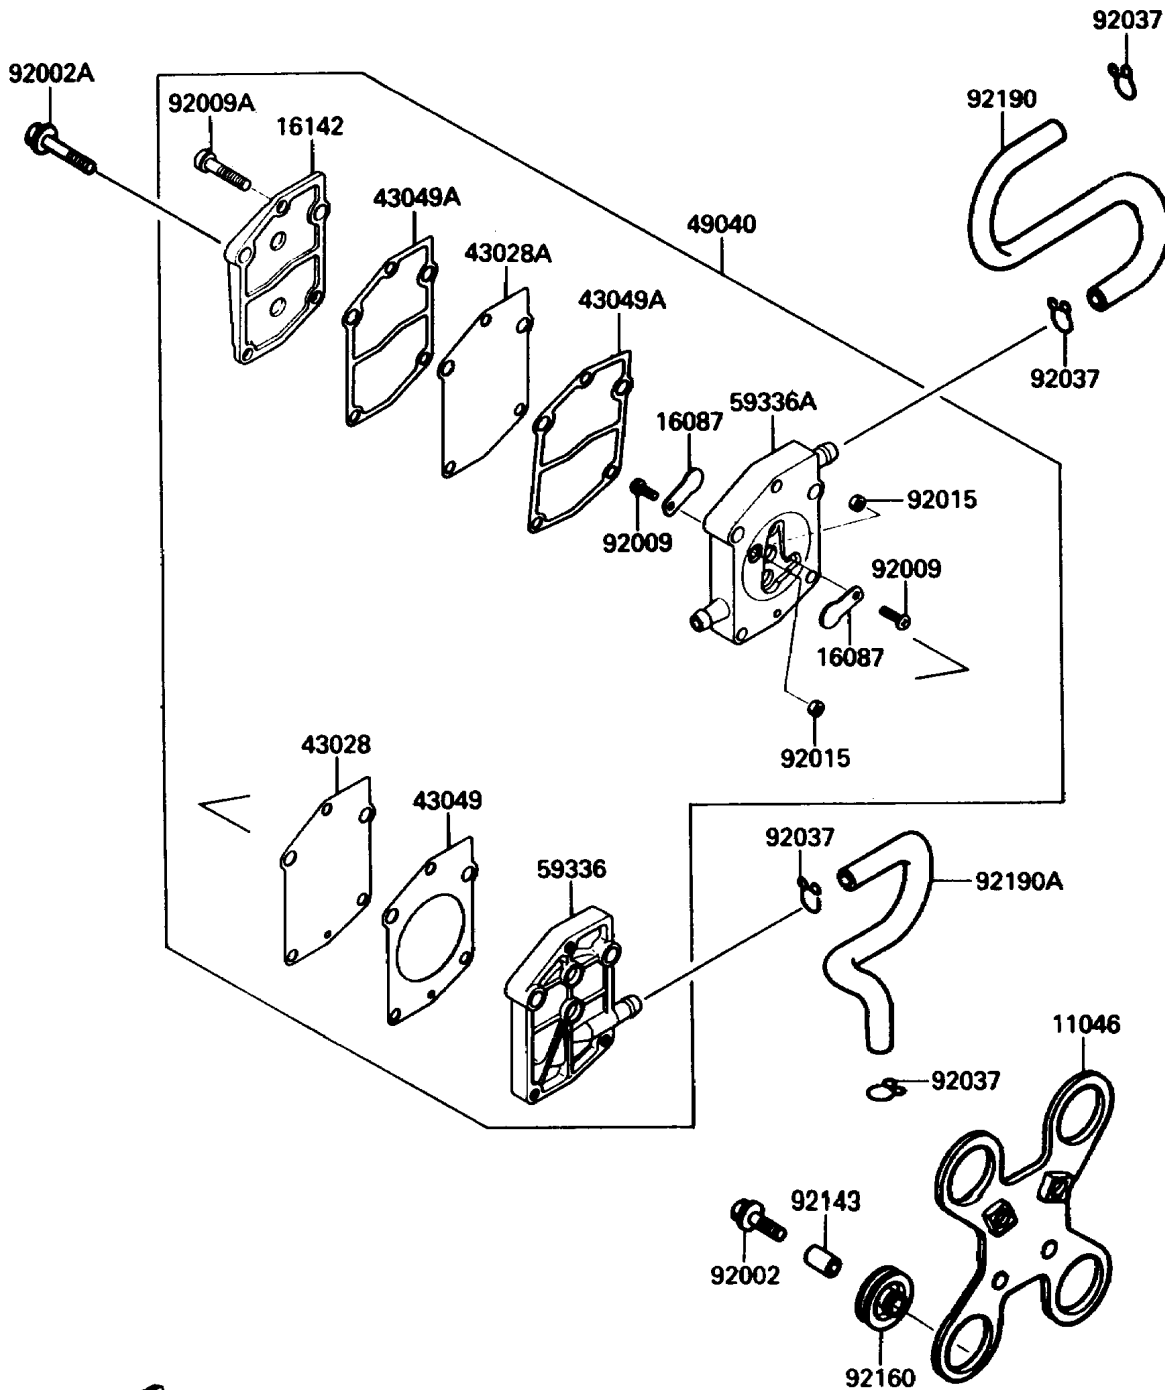

1990 TS PARTS DIAGRAM

Fuel Pump

E1520

1990 TS PARTS LIST

Fuel Pump

ITEM NAME	PART NUMBER	QUANTITY
BRACKET (Ref # 11046)	11046-3795	1
VALVE-CHECK,FUEL PUMP (Ref # 16087)	16087-3701	1
COVER-PUMP,FUEL (Ref # 16142)	16142-3702	1
DIAPHRAGM,PULSE (Ref # 43028)	43028-3702	1
DIAPHRAGM,FUEL (Ref # 43028A)	43028-3703	1
PACKING,PULSE CASE (Ref # 43049)	43049-3705	1
PACKING,FUEL COVER (Ref # 43049A)	43049-3706	1
PUMP-FUEL (Ref # 49040)	49040-3706	1
CASE-PUMP,PULSE (Ref # 59336)	59336-3704	1
CASE-PUMP,BODY (Ref # 59336A)	59336-3707	1
BOLT,6X25 (Ref # 92002)	92002-3714	1
BOLT,6X40 (Ref # 92002A)	92002-3716	1
SCREW,3X6 (Ref # 92009)	92009-3707	1
SCREW,5X28 (Ref # 92009A)	92009-3767	1
NUT,3MM (Ref # 92015)	92015-3731	1
CLAMP,11MM (Ref # 92037)	92037-3723	1
COLLAR,6X8.5X13 (Ref # 92143)	92143-3715	1
DAMPER (Ref # 92160)	92160-3733	1
TUBE (Ref # 92190)	92059-3857	1
TUBE (Ref # 92190A)	92059-3876	1