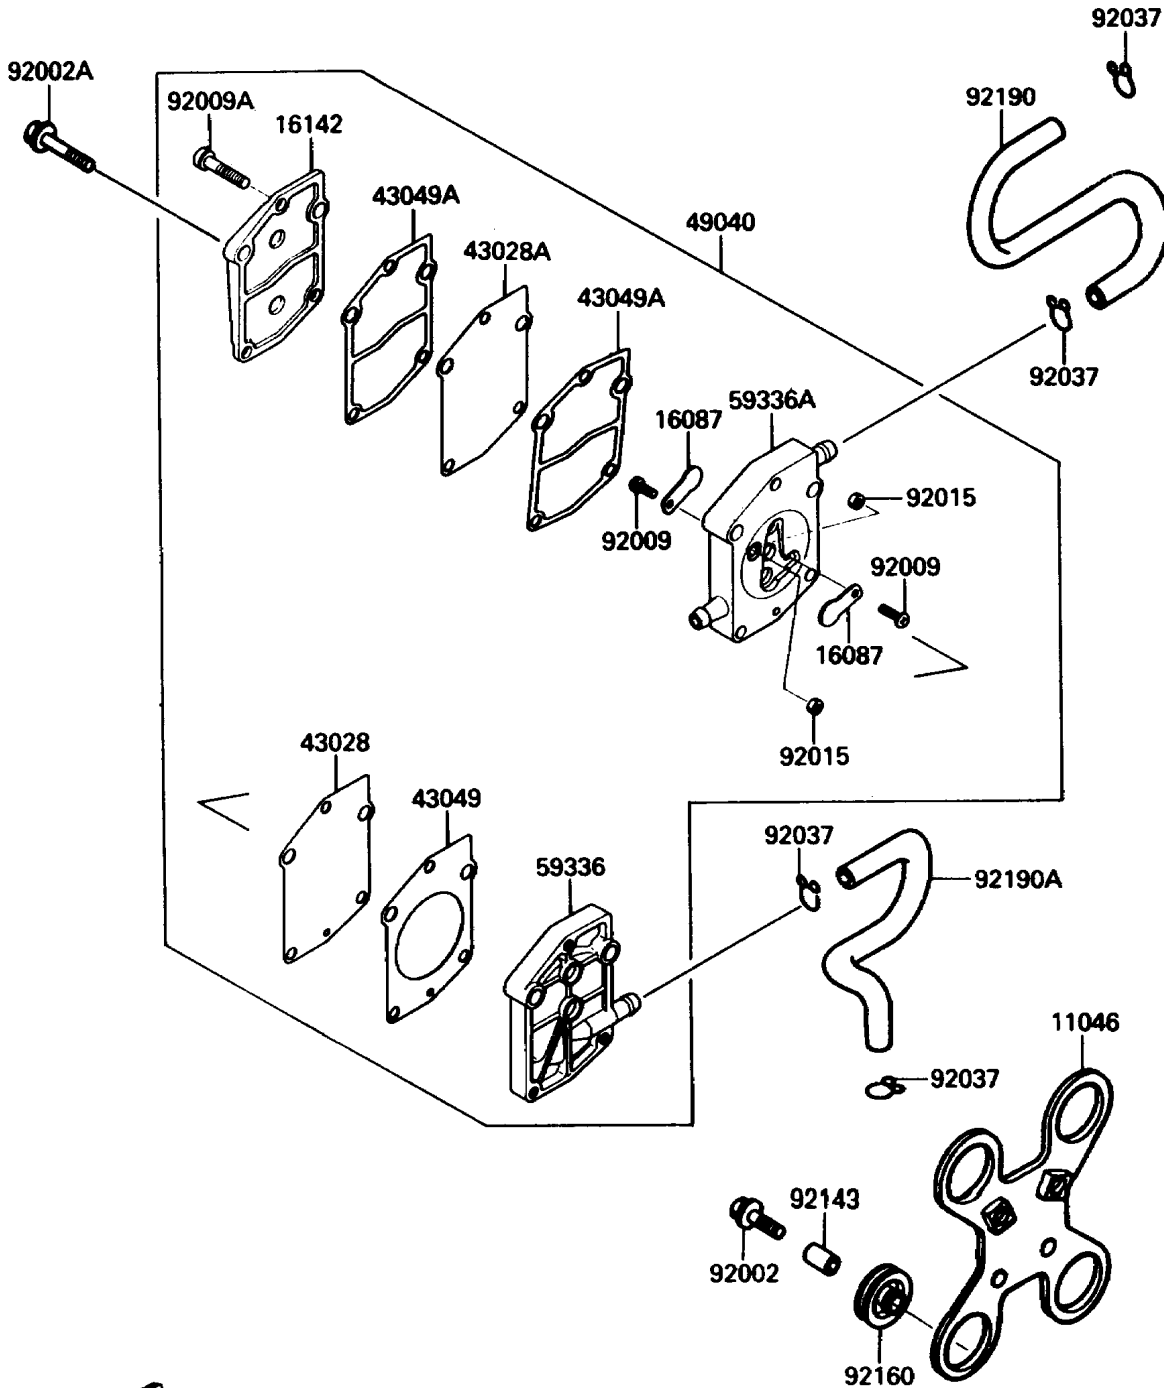

1990 TS PARTS DIAGRAM

Fuel Pump

E1520

1990 TS PARTS LIST

Fuel Pump

ITEM NAME	PART NUMBER	QUANTITY
BRACKET (Ref # 11046)	11046-3795	1
VALVE-CHECK,FUEL PUMP (Ref # 16087)	16087-3701	2
COVER-PUMP,FUEL (Ref # 16142)	16142-3702	1
DIAPHRAGM,PULSE (Ref # 43028)	43028-3702	1
DIAPHRAGM,FUEL (Ref # 43028A)	43028-3703	1
PACKING,PULSE CASE (Ref # 43049)	43049-3705	1
PACKING,FUEL COVER (Ref # 43049A)	43049-3706	2
PUMP-FUEL (Ref # 49040)	49040-3706	1
CASE-PUMP,PULSE (Ref # 59336)	59336-3704	1
CASE-PUMP,BODY (Ref # 59336A)	59336-3707	1
BOLT,6X25 (Ref # 92002)	92002-3714	4
BOLT,6X40 (Ref # 92002A)	92002-3716	2
SCREW,3X6 (Ref # 92009)	92009-3707	2
SCREW,5X28 (Ref # 92009A)	92009-3767	3
NUT,3MM (Ref # 92015)	92015-3731	2
CLAMP,11MM (Ref # 92037)	92037-3723	4
COLLAR,6X8.5X13 (Ref # 92143)	92143-3715	4
DAMPER (Ref # 92160)	92160-3733	4
TUBE (Ref # 92190)	92059-3857	1
TUBE (Ref # 92190A)	92059-3876	1