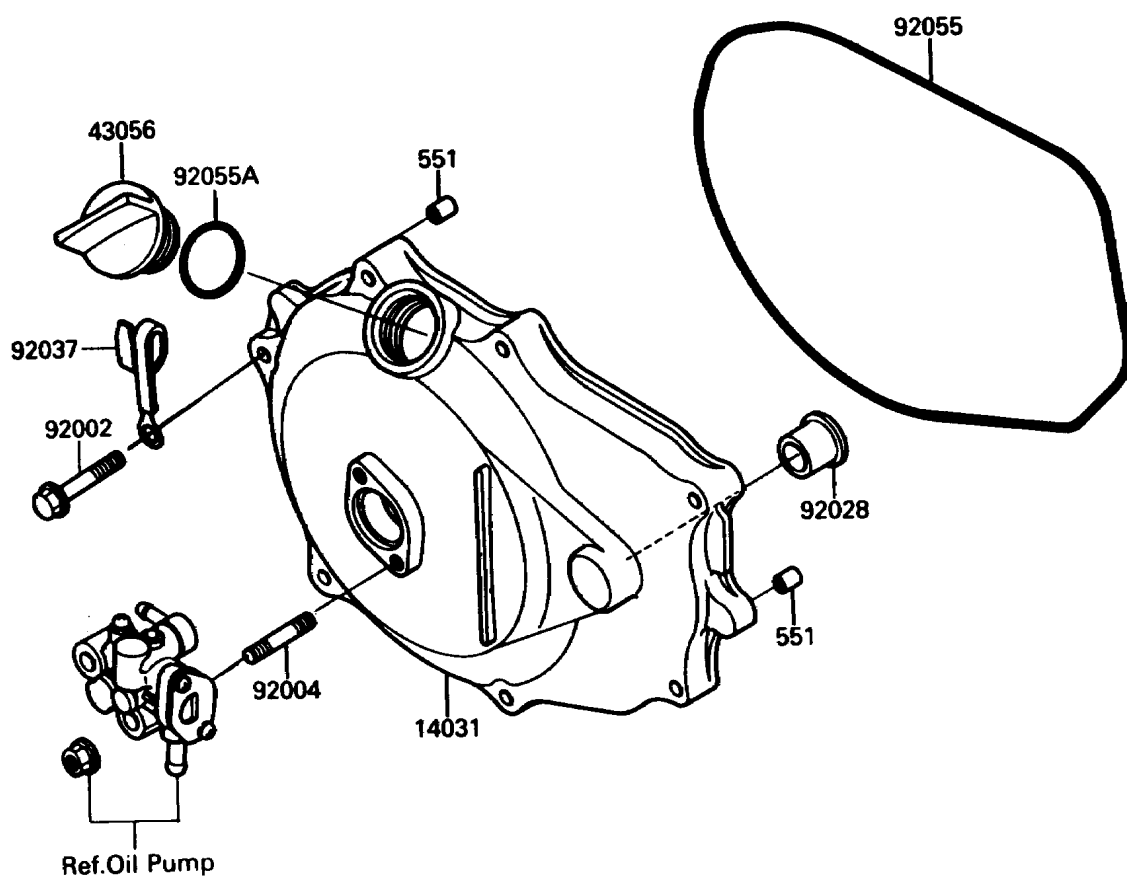

## 1990 TS PARTS DIAGRAM

Engine Cover(s)

E1431

## 1990 TS PARTS LIST

Engine Cover(s)

ITEM NAME	PART NUMBER	QUANTITY
COVER-GENERATOR (Ref # 14031)	14031-3706	1
BREATHER-BRAKE (Ref # 43056)	43056-502	1
BOLT,6X30 (Ref # 92002)	92002-3726	1
STUD (Ref # 92004)	92004-3710	1
BUSHING (Ref # 92028)	92028-3718	1
CLAMP,L=100 (Ref # 92037)	92037-3736	1
RING-O,GENERATOR COVER (Ref # 92055)	92055-3712	1
RING-O (Ref # 92055A)	92055-515	1
PIN-DOWEL (Ref # 551)	551R0812	1