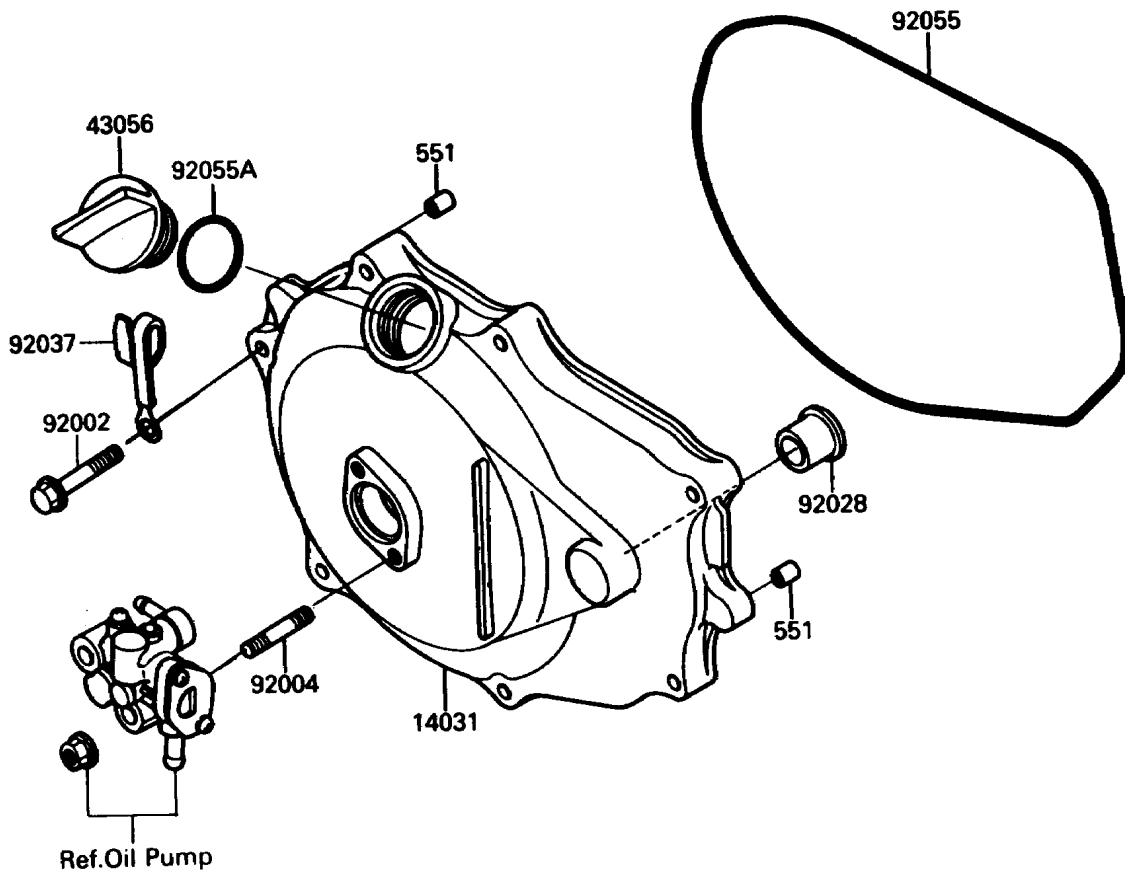

1989 TS PARTS DIAGRAM

Engine Cover(s)

E1431

1989 TS PARTS LIST

Engine Cover(s)

ITEM NAME	PART NUMBER	QUANTITY
COVER-GENERATOR (Ref # 14031)	14031-3706	1
BREATHER-BRAKE (Ref # 43056)	43056-502	1
BOLT,6X30 (Ref # 92002)	92002-3726	7
STUD (Ref # 92004)	92004-3710	2
BUSHING (Ref # 92028)	92028-3718	1
CLAMP,L=100 (Ref # 92037)	92037-3736	1
RING-O,GENERATOR COVER (Ref # 92055)	92055-3712	1
RING-O (Ref # 92055A)	92055-515	1
PIN-DOWEL (Ref # 551)	551R0812	2