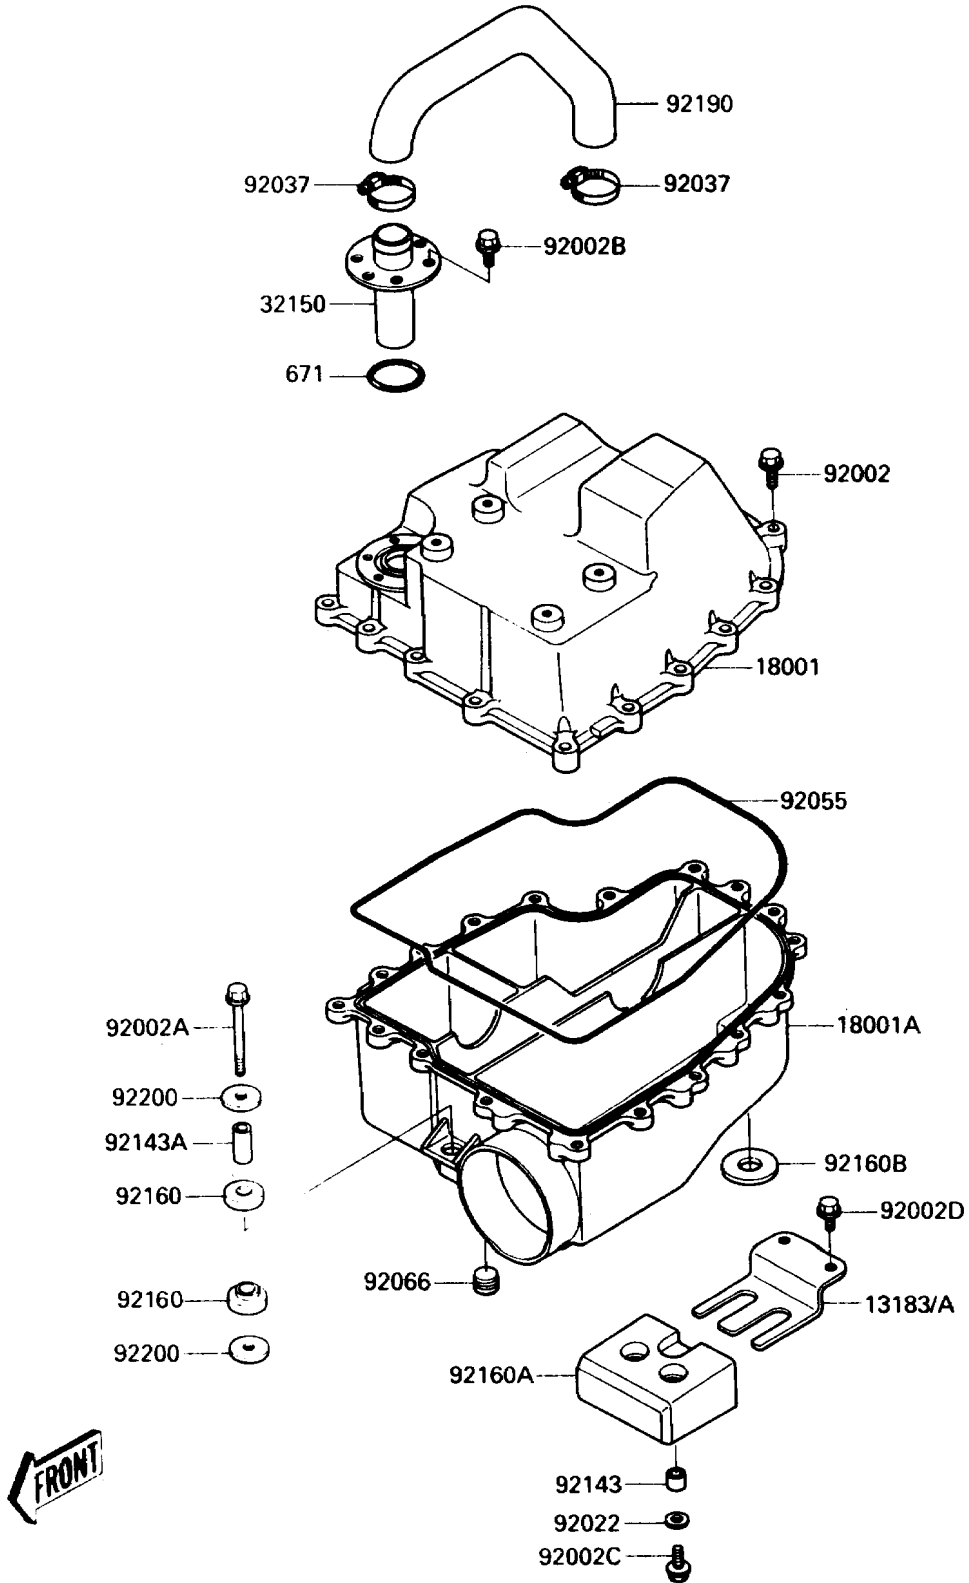

1990 TS PARTS DIAGRAM

Water Muffler

E1141

1990 TS PARTS LIST

Water Muffler

ITEM NAME	PART NUMBER	QUANTITY
PLATE (Ref # 13183A)	13183-3760	1
MUFFLER,WATER BOX,UPP (Ref # 18001)	18001-3727	1
MUFFLER,WATER BOX,LWR (Ref # 18001A)	18001-3728	1
PIPE,WATER MUFFLER (Ref # 32150)	32150-3738	1
BOLT,6X25 (Ref # 92002)	92002-3714	1
BOLT,6X45 (Ref # 92002A)	92002-3717	1
BOLT,6X16 (Ref # 92002B)	92002-3728	1
BOLT,6X20 (Ref # 92002C)	92002-3755	1
BOLT,6X12 (Ref # 92002D)	92002-3763	1
WASHER (Ref # 92022)	92022-567	1
CLAMP (Ref # 92037)	92037-509	1
RING-O,WATER MUFFLER (Ref # 92055)	92055-3718	1
PLUG (Ref # 92066)	92066-3719	1
COLLAR,7.5X10.5X9 (Ref # 92143)	92143-3714	1
COLLAR,7.5X10.5X24 (Ref # 92143A)	92143-3717	1
DAMPER,FR (Ref # 92160)	92160-3730	1
DAMPER,RR (Ref # 92160A)	92160-3731	1
DAMPER,LWR (Ref # 92160B)	92160-3732	1
TUBE (Ref # 92190)	92059-3875	1
WASHER,6.5X32X3 (Ref # 92200)	92022-3749	1
O RING,60MM (Ref # 671)	671B2560	1