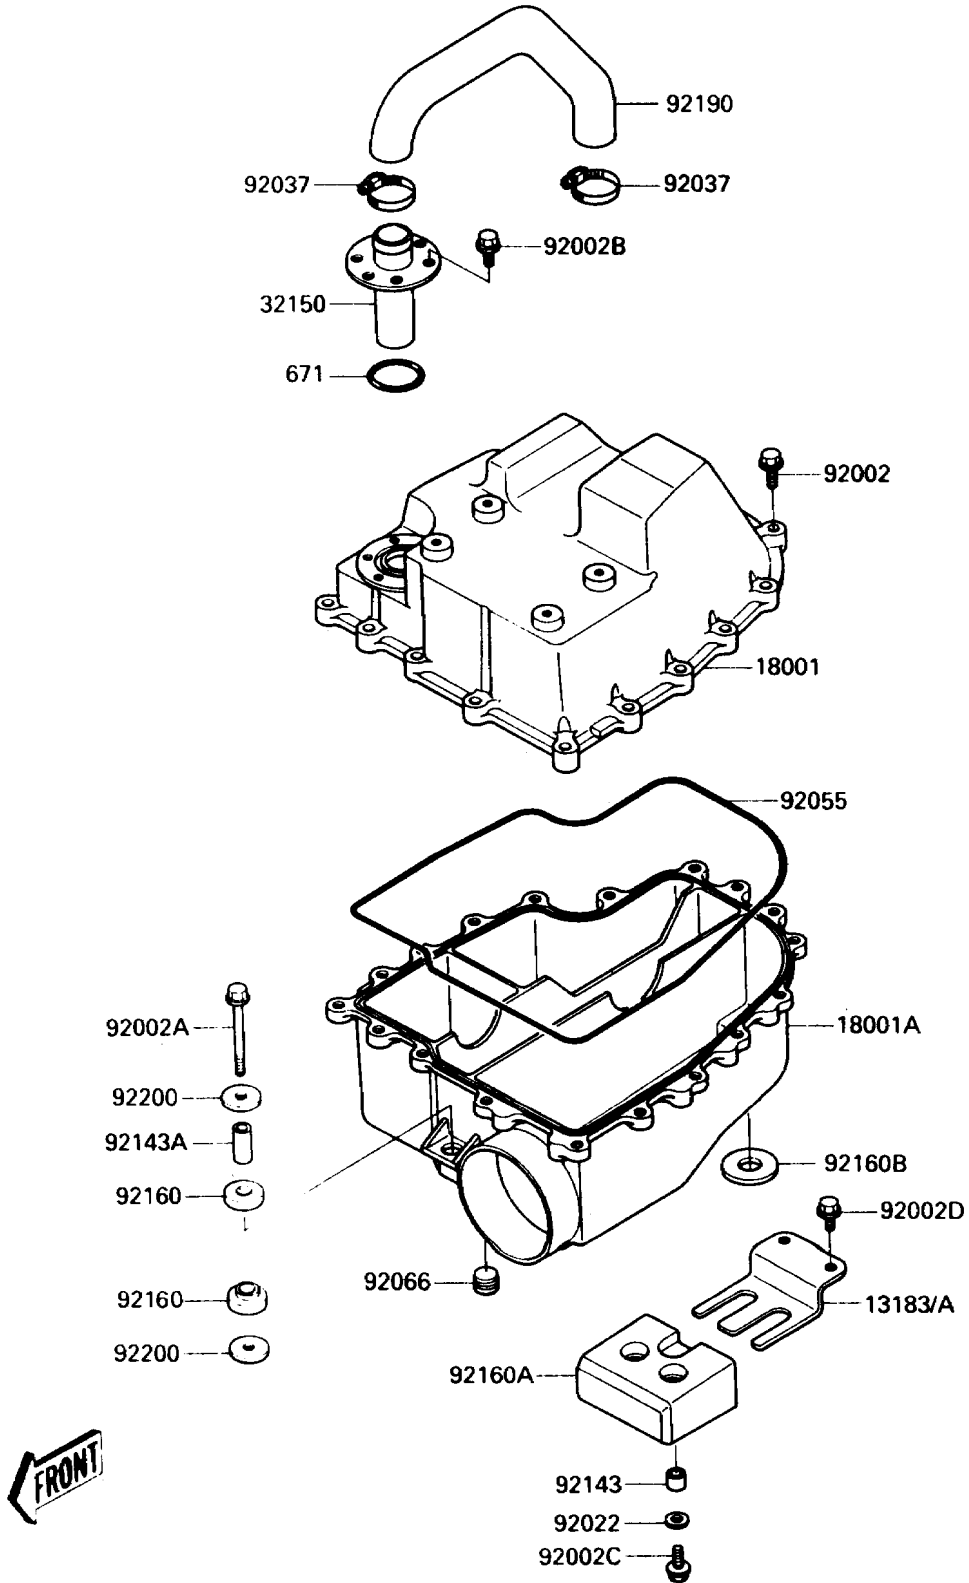

1990 TS PARTS DIAGRAM

Water Muffler

E1141

1990 TS PARTS LIST

Water Muffler

ITEM NAME	PART NUMBER	QUANTITY
PLATE (Ref # 13183A)	13183-3760	1
MUFFLER,WATER BOX,UPP (Ref # 18001)	18001-3727	1
MUFFLER,WATER BOX,LWR (Ref # 18001A)	18001-3728	1
PIPE,WATER MUFFLER (Ref # 32150)	32150-3738	1
BOLT,6X25 (Ref # 92002)	92002-3714	18
BOLT,6X45 (Ref # 92002A)	92002-3717	1
BOLT,6X16 (Ref # 92002B)	92002-3728	6
BOLT,6X20 (Ref # 92002C)	92002-3755	2
BOLT,6X12 (Ref # 92002D)	92002-3763	2
WASHER (Ref # 92022)	92022-567	2
CLAMP (Ref # 92037)	92037-509	2
RING-O,WATER MUFFLER (Ref # 92055)	92055-3718	1
PLUG (Ref # 92066)	92066-3719	2
COLLAR,7.5X10.5X9 (Ref # 92143)	92143-3714	2
COLLAR,7.5X10.5X24 (Ref # 92143A)	92143-3717	1
DAMPER,FR (Ref # 92160)	92160-3730	2
DAMPER,RR (Ref # 92160A)	92160-3731	1
DAMPER,LWR (Ref # 92160B)	92160-3732	3
TUBE (Ref # 92190)	92059-3875	1
WASHER,6.5X32X3 (Ref # 92200)	92022-3749	2
O RING,60MM (Ref # 671)	671B2560	1