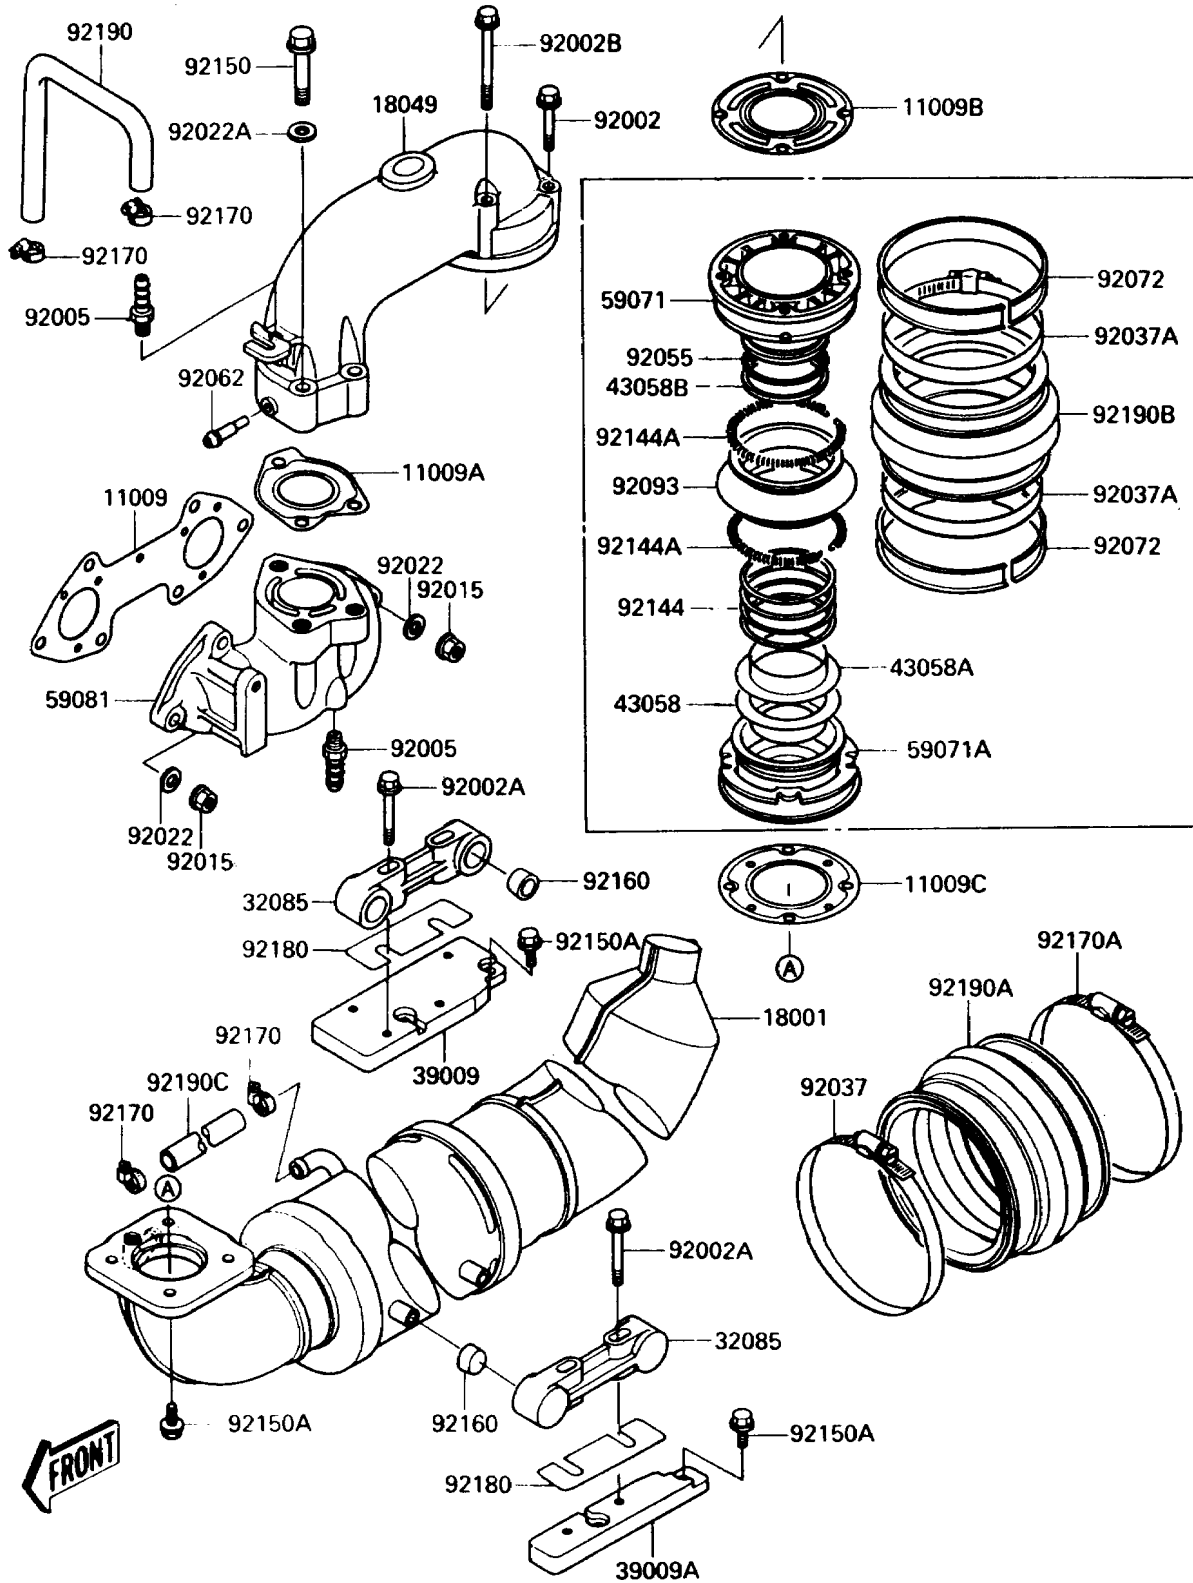

1990 TS PARTS DIAGRAM

Muffler(s)

E1140