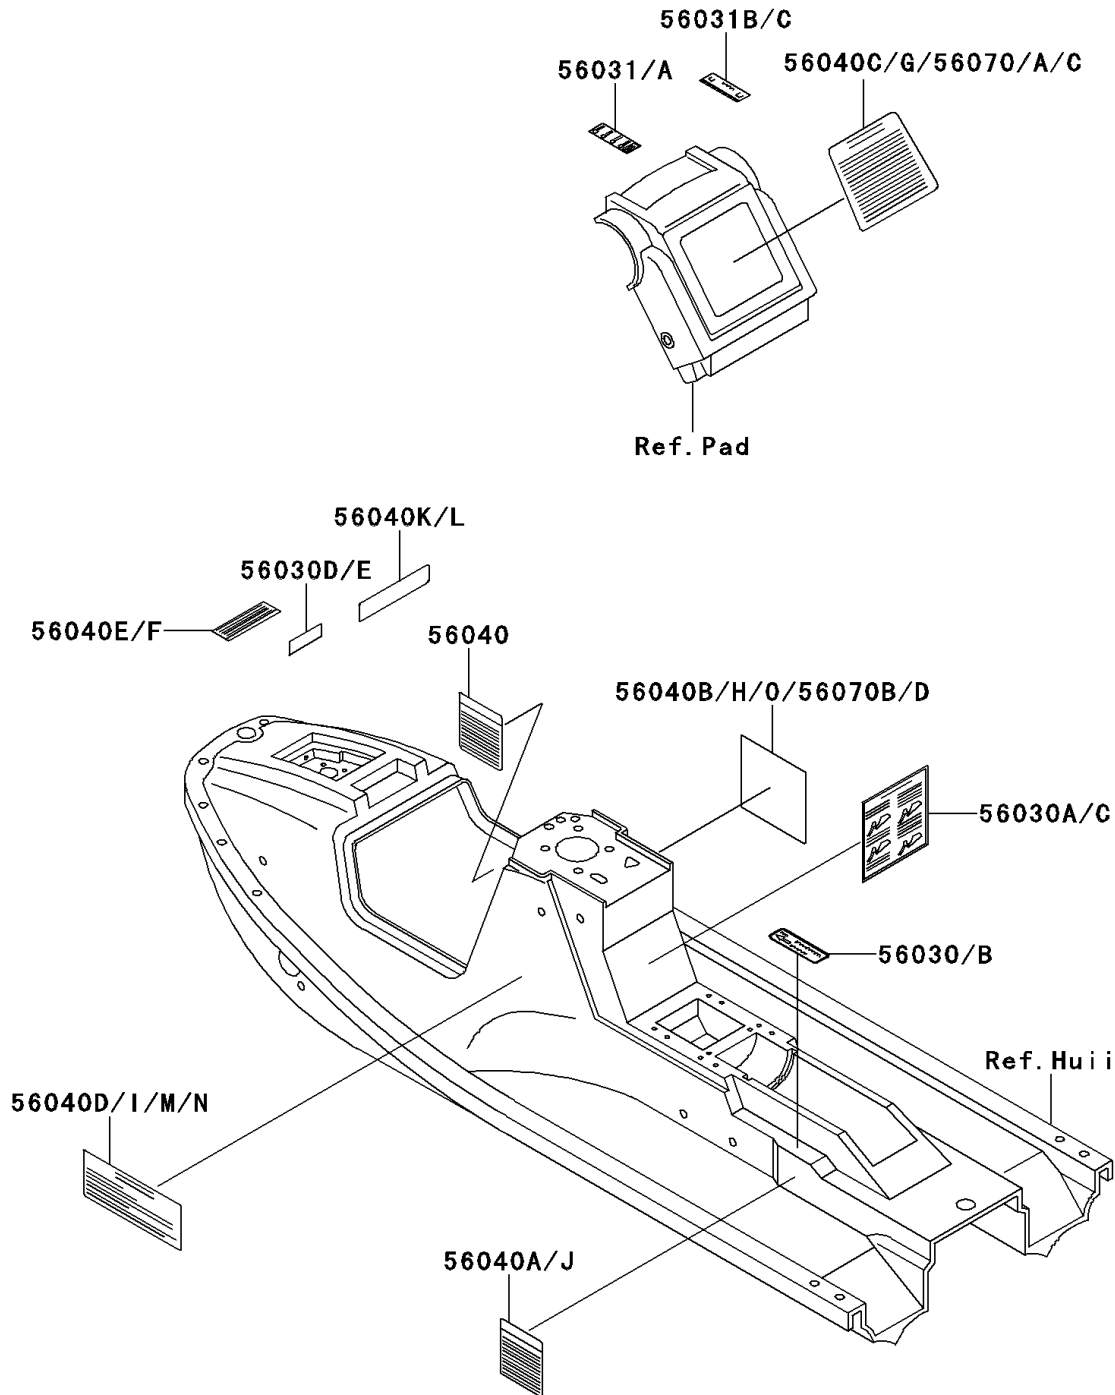

1993 X2 PARTS DIAGRAM

Labels

F3183

1993 X2 PARTS LIST

Labels

ITEM NAME	PART NUMBER	QUANTITY
LABEL,FIRE EXTINGUISHER (Ref # 56030)	56030-3720	1
LABEL,LAUNCHING (Ref # 56030A)	56030-3723	1
LABEL,OIL RECOMMENDED (Ref # 56030D)	56030-3761	1
LABEL-MANUAL,NOZZLE-TILT (Ref # 56031A)	56031-3708	1
LABEL-MANUAL,FUEL TAP (Ref # 56031B)	56031-3717	1
LABEL-WARNING,JET PUMP (Ref # 56040A)	56040-3798	1
LABEL-WARNING,IMPORTANT SAFETY (Ref # 56040C)	56040-3818	1
LABEL-WARNING,MAINTENANCE (Ref # 56040D)	56040-3823	1
LABEL-WARNING,BREAK IN (Ref # 56040E)	56040-3824	1
LABEL-WARNING,FUEL SUPPLY (Ref # 56040K)	56040-3902	1
LABEL-WARNING,IMPORTANT SAFETY (Ref # 56040O)	56040-3996	1
LABEL,SEAT(FRENCH) (Ref # 56030B)	56030-3734	1
LABEL,LAUNCHING(FRENCH) (Ref # 56030C)	56030-3736	1
LABEL,OIL RECOMMENDED(FRENCH) (Ref # 56030E)	56030-3765	1
LABEL,NOZZLE-TILT(FRENCH) (Ref # 56031)	56031-3707	1
LABEL,FUEL TAP(FRENCH) (Ref # 56031C)	56031-3718	1
LABEL,BATTERY CAUTION(FRENCH) (Ref # 56040)	56040-1106	1
LABEL,OIL CAUTION(FRENCH) (Ref # 56040F)	56040-3865	1
LABEL,SAFETY(FRENCH) (Ref # 56040G)	56040-3866	1
LABEL,MAINTENANCE(FRENCH) (Ref # 56040I)	56040-3868	1
LABEL,NOZZLE CHECK(FRENCH) (Ref # 56040J)	56040-3876	1
LABEL,FUEL SUPPLY(FRENCH) (Ref # 56040L)	56040-3904	1
LABEL,SAFETY(FRENCH) (Ref # 56070)	56070-3717	1