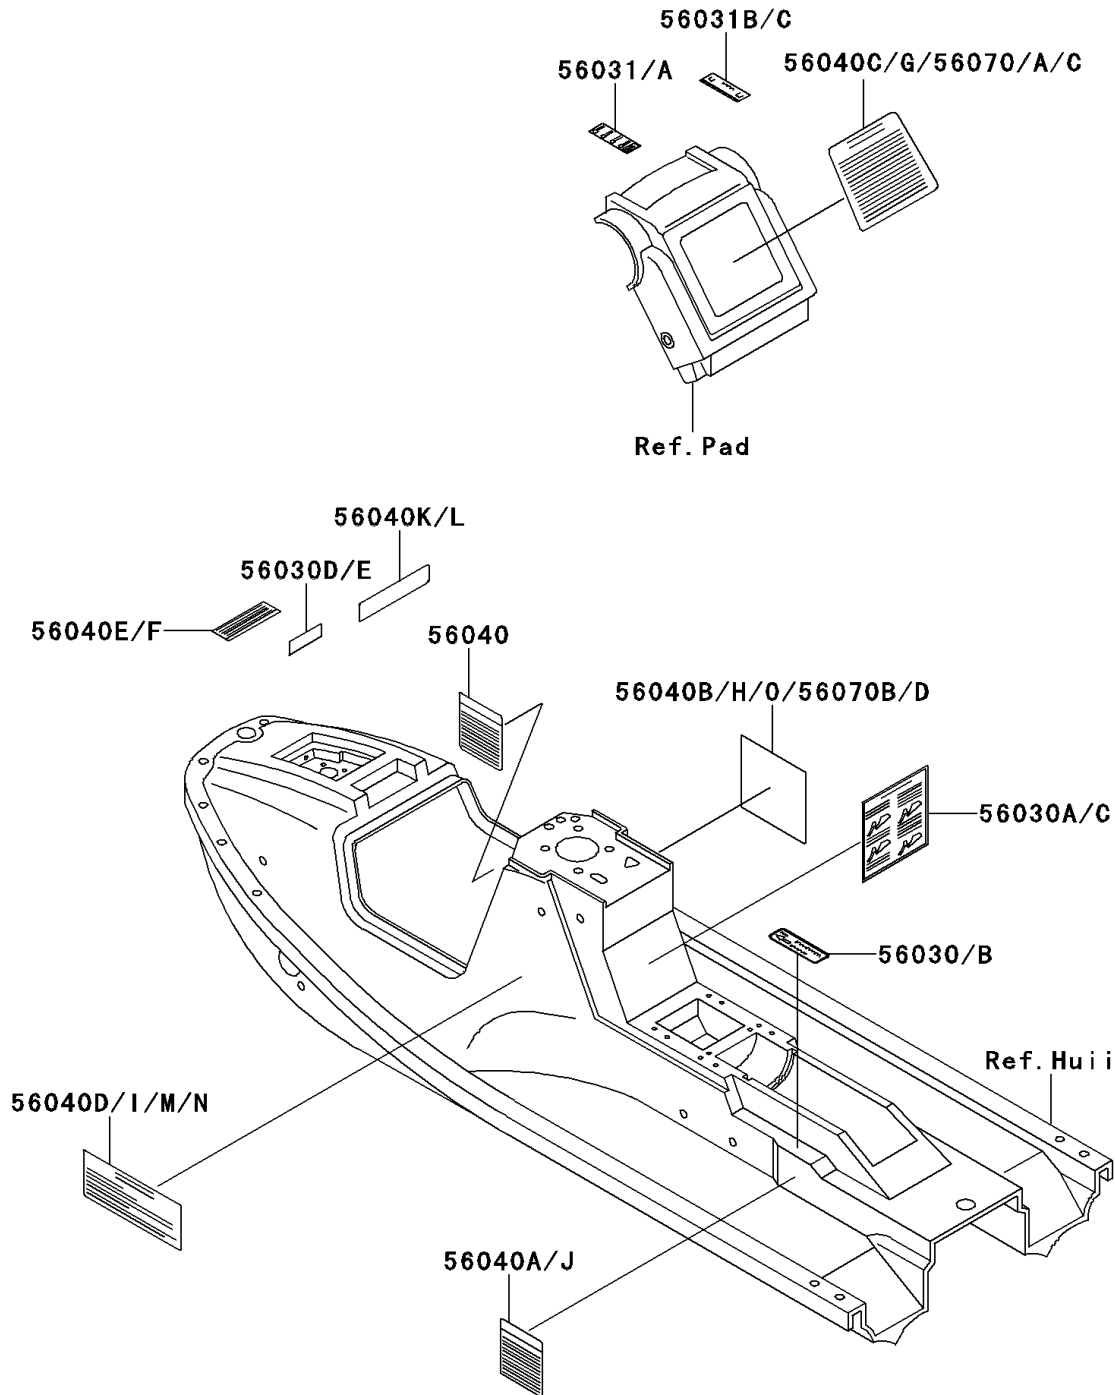

# 1991 X2 PARTS DIAGRAM

Labels

F3183

## 1991 X2 PARTS LIST

### Labels

ITEM NAME	PART NUMBER	QUANTITY
LABEL,FIRE EXTINGUISHER (Ref # 56030)	56030-3720	1
LABEL,LAUNCHING (Ref # 56030A)	56030-3723	1
LABEL,OIL RECOMMENDED (Ref # 56030D)	56030-3761	1
LABEL-MANUAL,NOZZLE-TILT (Ref # 56031A)	56031-3708	1
LABEL-MANUAL,FUEL TAP (Ref # 56031B)	56031-3717	1
LABEL-WARNING,JET PUMP (Ref # 56040A)	56040-3798	1
LABEL-WARNING,IMPORTANT SAFETY (Ref # 56040B)	56040-3817	1
LABEL-WARNING,IMPORTANT SAFETY (Ref # 56040C)	56040-3818	1
LABEL-WARNING,MAINTENANCE (Ref # 56040D)	56040-3823	1
LABEL-WARNING,BREAK IN (Ref # 56040E)	56040-3824	1
LABEL-WARNING,FUEL SUPPLY (Ref # 56040K)	56040-3902	1