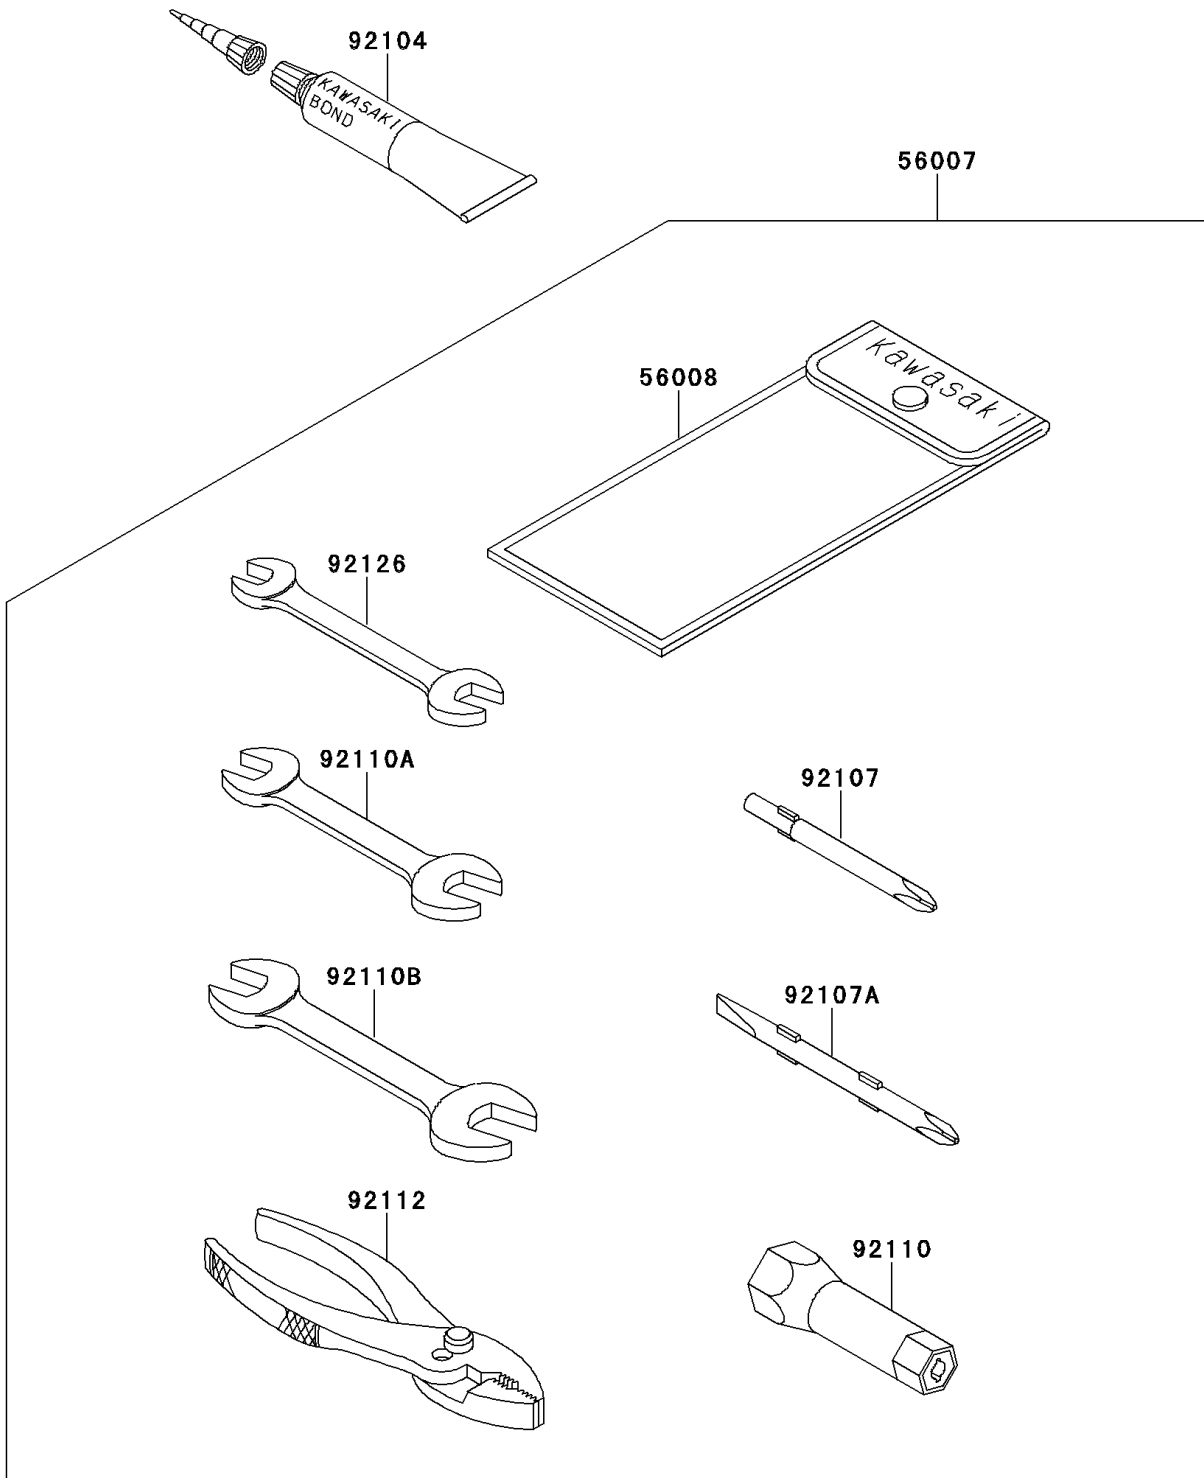

1992 X2 PARTS DIAGRAM

Owner's Tools

F3182

1992 X2 PARTS LIST

Owner's Tools

ITEM NAME	PART NUMBER	QUANTITY
TOOLKIT (Ref # 56007)	56007-3707	1
BAG,TOOL (Ref # 56008)	56008-1007	1
GASKET-LIQUID,TUBE,100G,SILVER (Ref # 92104)	92104-002	AR
TOOL-DRIVER,#3PHILLIPS (Ref # 92107)	92107-005	1
TOOL-DRIVER,#2PHILLIPS&SLOT (Ref # 92107A)	92107-1051	1
TOOL-WRENCH,BOX,21MM (Ref # 92110)	92110-1113	1
TOOL-WRENCH,OPEN END,10X12 (Ref # 92110A)	92110-1152	1
TOOL-WRENCH,OPEN END,14X17 (Ref # 92110B)	92110-1153	1
TOOL-PLIERS (Ref # 92112)	92112-003	1
TOOL-WRENCH,OPEN END,8X10 (Ref # 92126)	92126-001	1