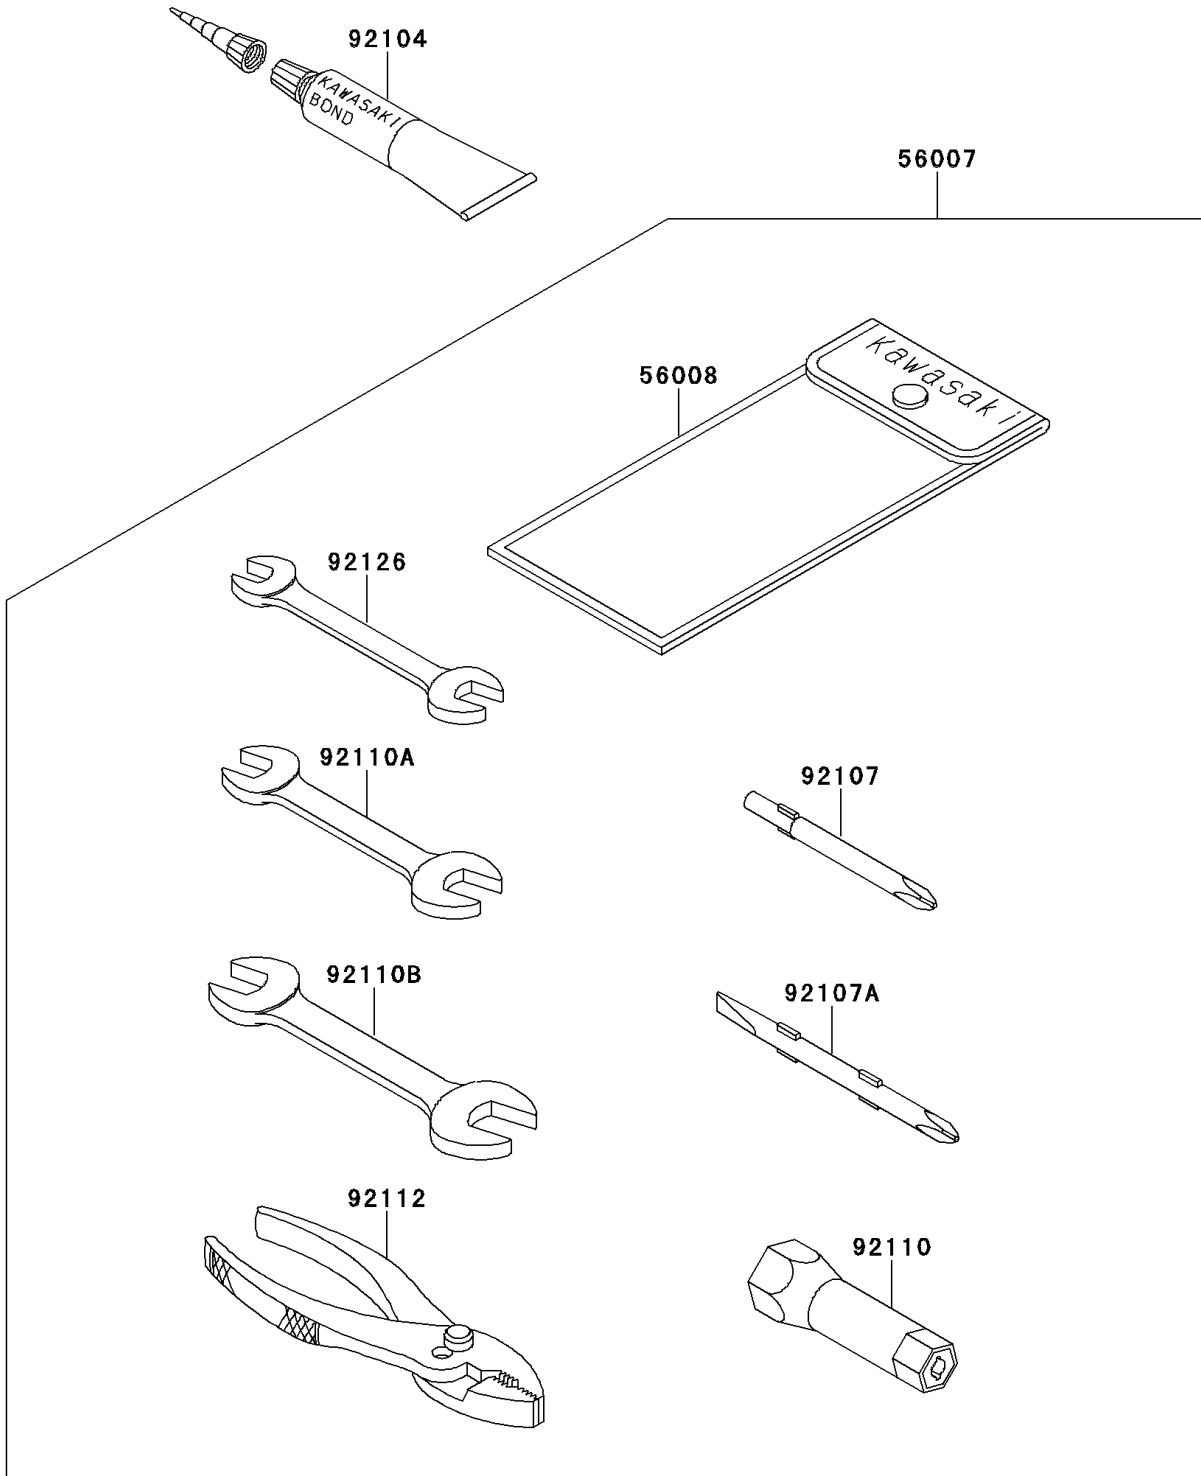

1991 X2 PARTS DIAGRAM

Owner's Tools

F3182

1991 X2 PARTS LIST

Owner's Tools

ITEM NAME	PART NUMBER	QUANTITY
TOOLKIT (Ref # 56007)	56007-3707	1
BAG,TOOL (Ref # 56008)	56008-1007	1
GASKET-LIQUID,TUBE,100G,SILVER (Ref # 92104)	92104-002	AR
TOOL-DRIVER,#3PHILLIPS (Ref # 92107)	92107-005	1
TOOL-DRIVER,#2PHILLIPS&SLOT (Ref # 92107A)	92107-1051	1
TOOL-WRENCH,BOX,21MM (Ref # 92110)	92110-1113	1
TOOL-WRENCH,OPEN END,10X12 (Ref # 92110A)	92110-1152	1
TOOL-WRENCH,OPEN END,14X17 (Ref # 92110B)	92110-1153	1
TOOL-PLIERS (Ref # 92112)	92112-003	1
TOOL-WRENCH,OPEN END,8X10 (Ref # 92126)	92126-001	1