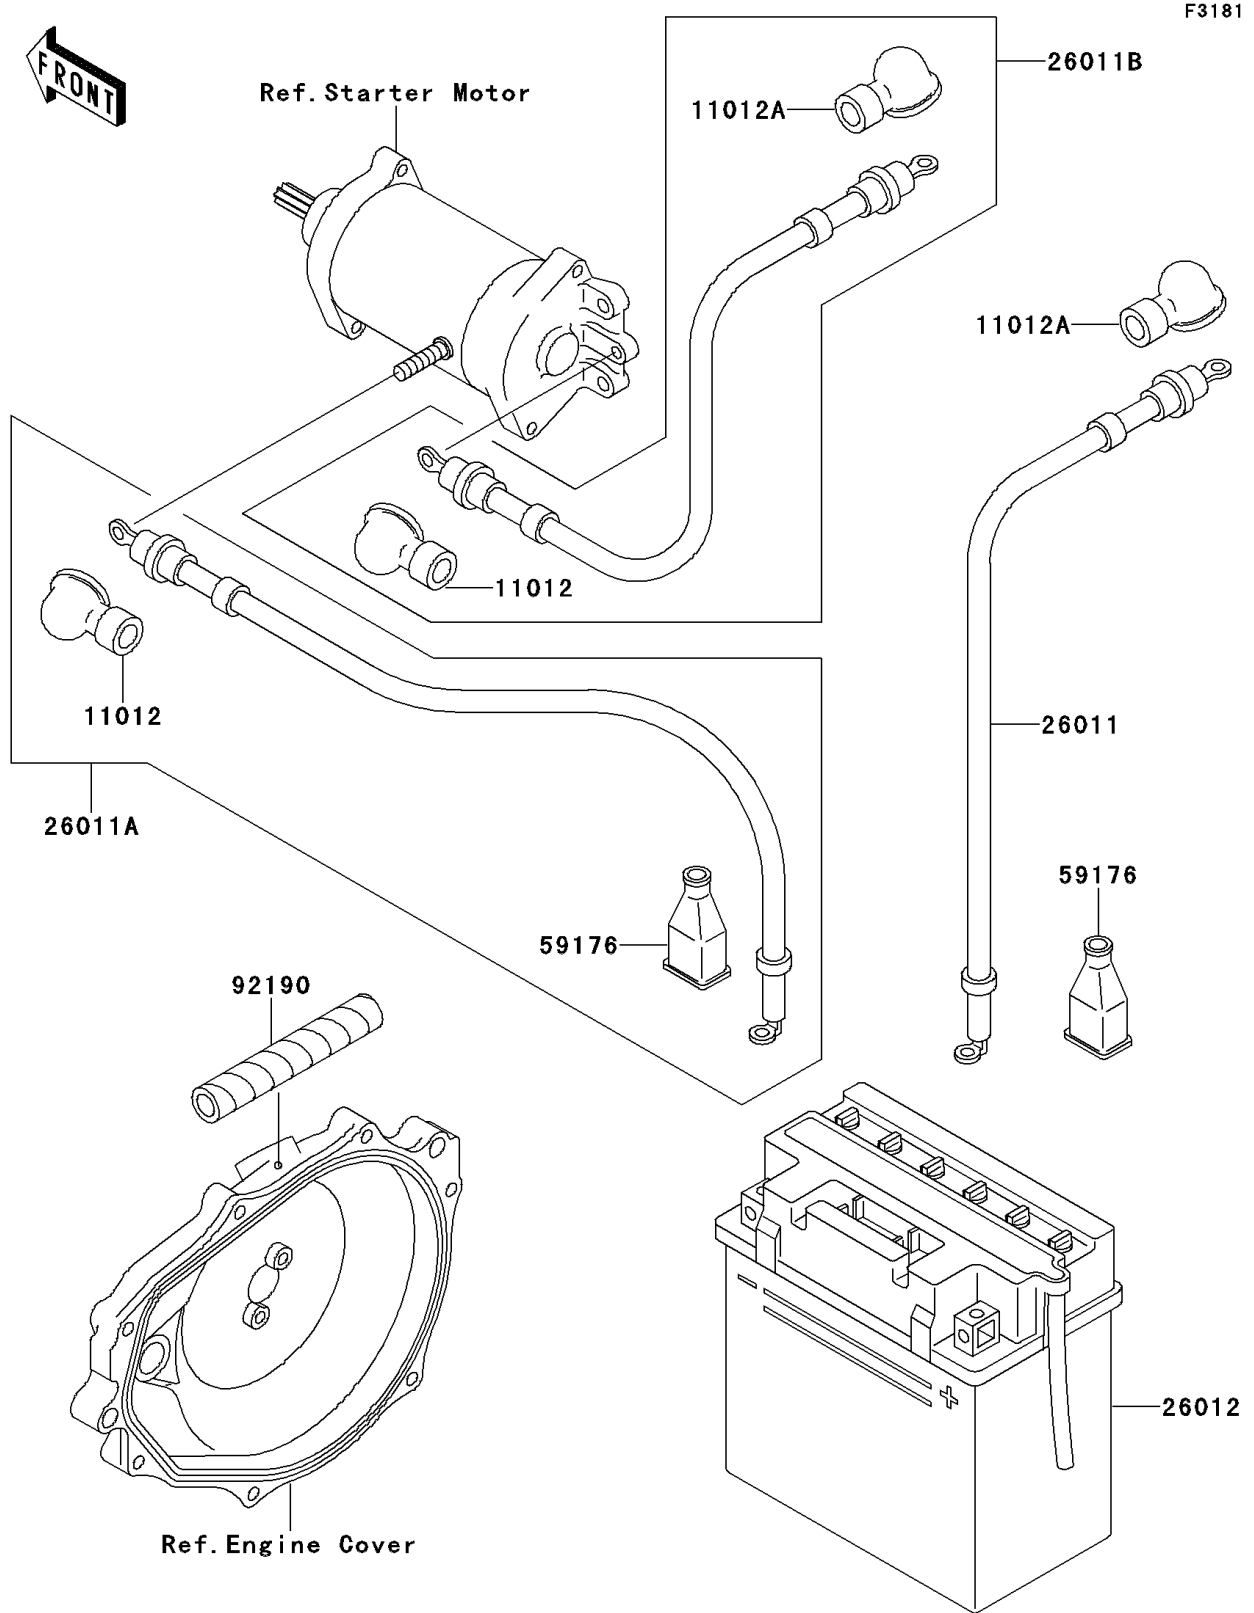

# 1991 X2 PARTS DIAGRAM

Electrical Equipment

## 1991 X2 PARTS LIST

### Electrical Equipment

ITEM NAME	PART NUMBER	QUANTITY
CAP (Ref # 11012)	11012-3004	2
CAP,LEAD WIRE (Ref # 11012A)	11012-3726	2
WIRE-LEAD,BATTERY(+) (Ref # 26011)	26011-3709	1
WIRE-LEAD,BATTERY(-) (Ref # 26011A)	26011-3724	1
WIRE-LEAD,STARTER (Ref # 26011B)	26011-3741	1
BATTERY,YB16CL-B,12V 19AH (Ref # 26012)	26012-3707	1
CAP.,TERMINAL (Ref # 59176)	59176-501	2
TUBE,PROTECTOR (Ref # 92190)	92190-3808	1