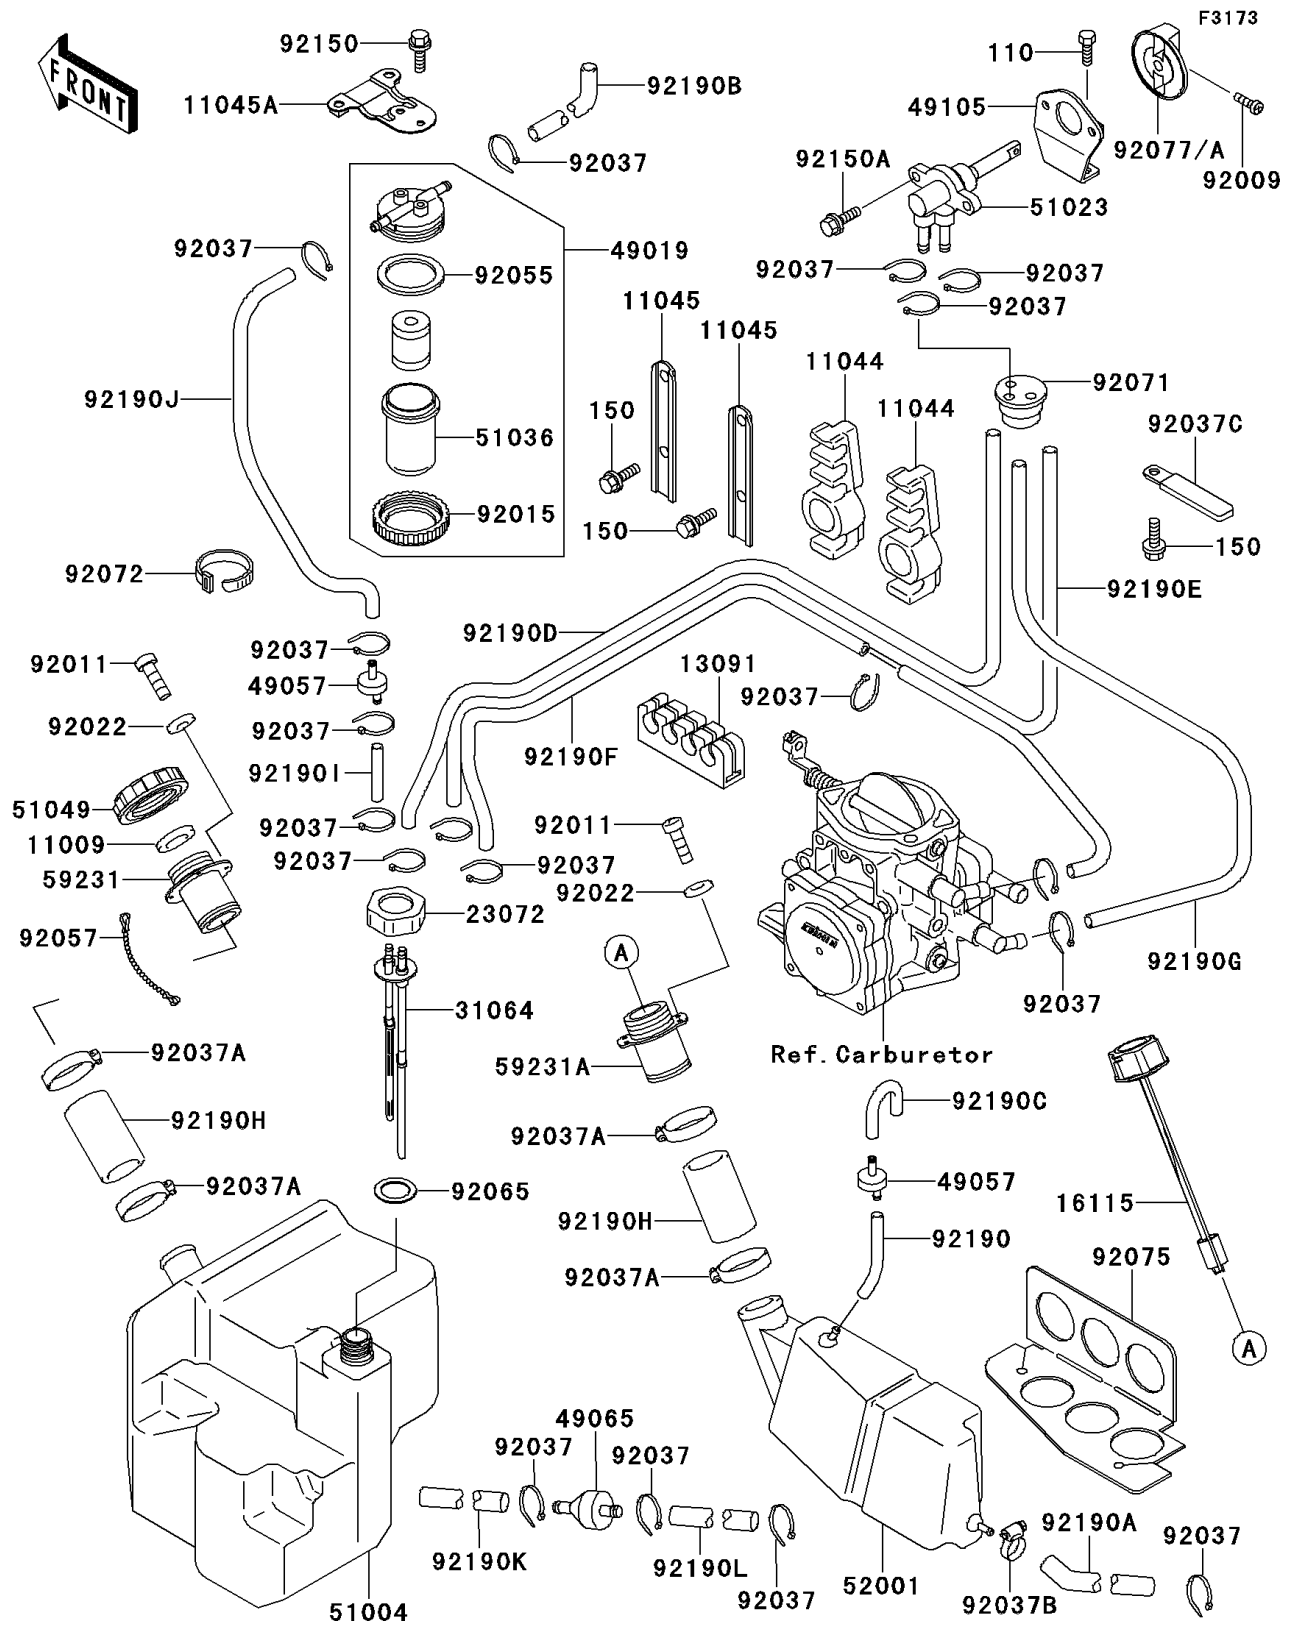

1992 X2 PARTS DIAGRAM

Fuel Tank

1992 X2 PARTS LIST

Fuel Tank

ITEM NAME	PART NUMBER	QUANTITY
GASKET,TANK CAP (Ref # 11009)	11009-3020	1
BRACKET,FUEL PIPE (Ref # 11044)	11044-3718	4
BRACKET (Ref # 11045)	11045-3757	2
BRACKET (Ref # 11045A)	11045-3760	1
HOLDER,FUEL PIPE (Ref # 13091)	13091-3709	1
CAP-OIL FILLER (Ref # 16115)	16115-3705	1
RETAINER (Ref # 23072)	23072-501	1
PIPE-COMP,FUEL (Ref # 31064)	31064-3717	1
FILTER-FUEL (Ref # 49019)	49019-3706	1
VALVE-RELIEF (Ref # 49057)	49057-3001	2
BRACKET-TAP (Ref # 49105)	49105-3704	1
TANK-FUEL (Ref # 51004)	51004-3704	1
TAP-ASSY,FUEL (Ref # 51023)	51023-3716	1
CUP,FUEL FILTER (Ref # 51036)	51036-3702	1
CAP-TANK,FUEL (Ref # 51049)	51049-3705	1
TANK-OIL (Ref # 52001)	52001-3704	1
FILLER,FUEL TANK (Ref # 59231)	59231-3702	1
FILLER,OIL TANK (Ref # 59231A)	59231-3703	1
SCREW,4X8 (Ref # 92009)	92009-3729	1
SCREW (Ref # 92011)	92011-562	8
NUT,RING (Ref # 92015)	92015-3013	1
WASHER (Ref # 92022)	92022-563	8
CLAMP (Ref # 92037)	92037-1173	17
CLAMP (Ref # 92037A)	92037-3009	4
CLAMP (Ref # 92037B)	92037-3726	1
CLAMP,L=100 (Ref # 92037C)	92037-3736	1
RING-O,FILTER CUP (Ref # 92055)	92055-3006	1
CHAIN,COVER,L=100 (Ref # 92057)	92057-3704	1
GASKET (Ref # 92065)	92065-504	1