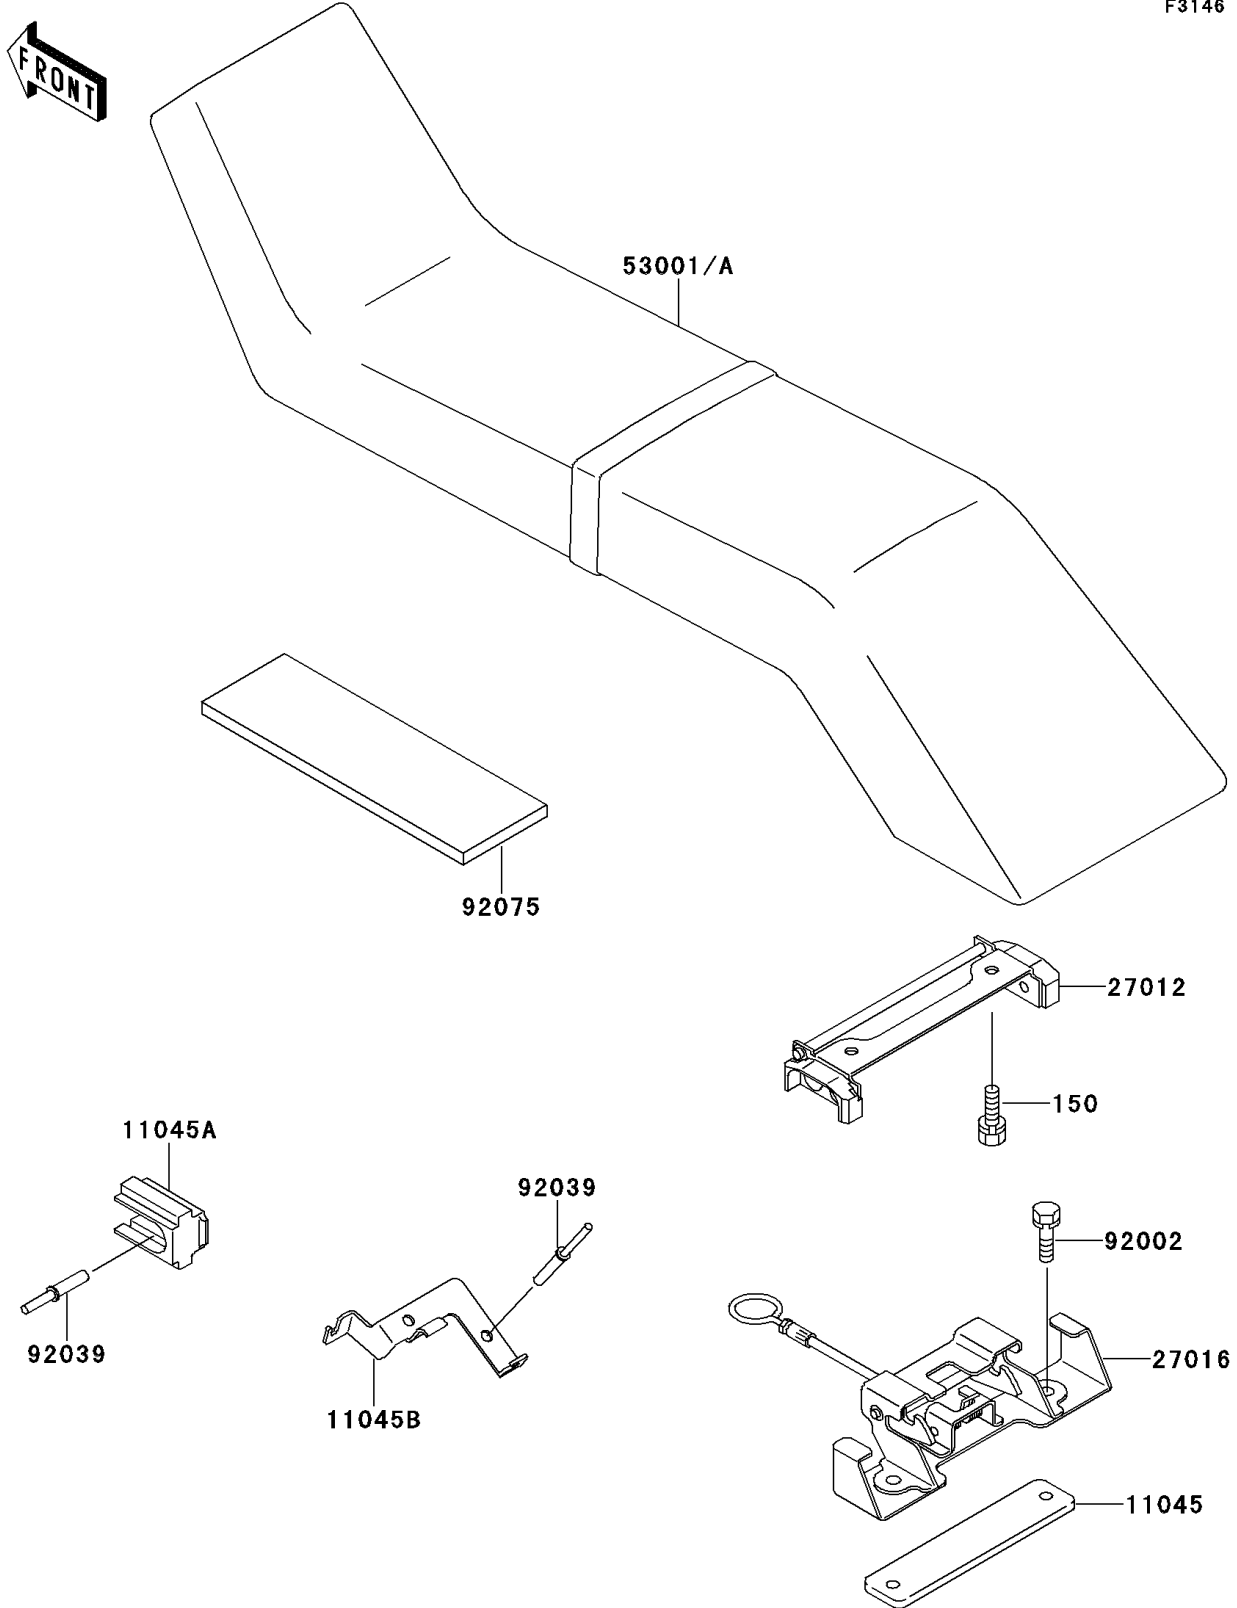

1992 X2 PARTS DIAGRAM

Seat

F3146

1992 X2 PARTS LIST

Seat

ITEM NAME	PART NUMBER	QUANTITY
BOLT-WS,6X14 (Ref # 150)	150R0614	2
BRACKET,SEAT LOCK (Ref # 11045)	11045-3704	1
BRACKET,SEAT HOOK GUIDE (Ref # 11045A)	11045-3737	1
BRACKET,SEAT LOCK CABLE GUIDE (Ref # 11045B)	11045-3756	1
HOOK,SEAT LOCK (Ref # 27012)	27012-3709	1
LOCK-ASSY,SEAT (Ref # 27016)	27016-3707	1
SEAT-ASSY,BLUE (Ref # 53001)	53001-3704-ME	1
BOLT,6X25 (Ref # 92002)	92002-3775	2
RIVET (Ref # 92039)	92039-3701	4
DAMPER (Ref # 92075)	92075-3723	1