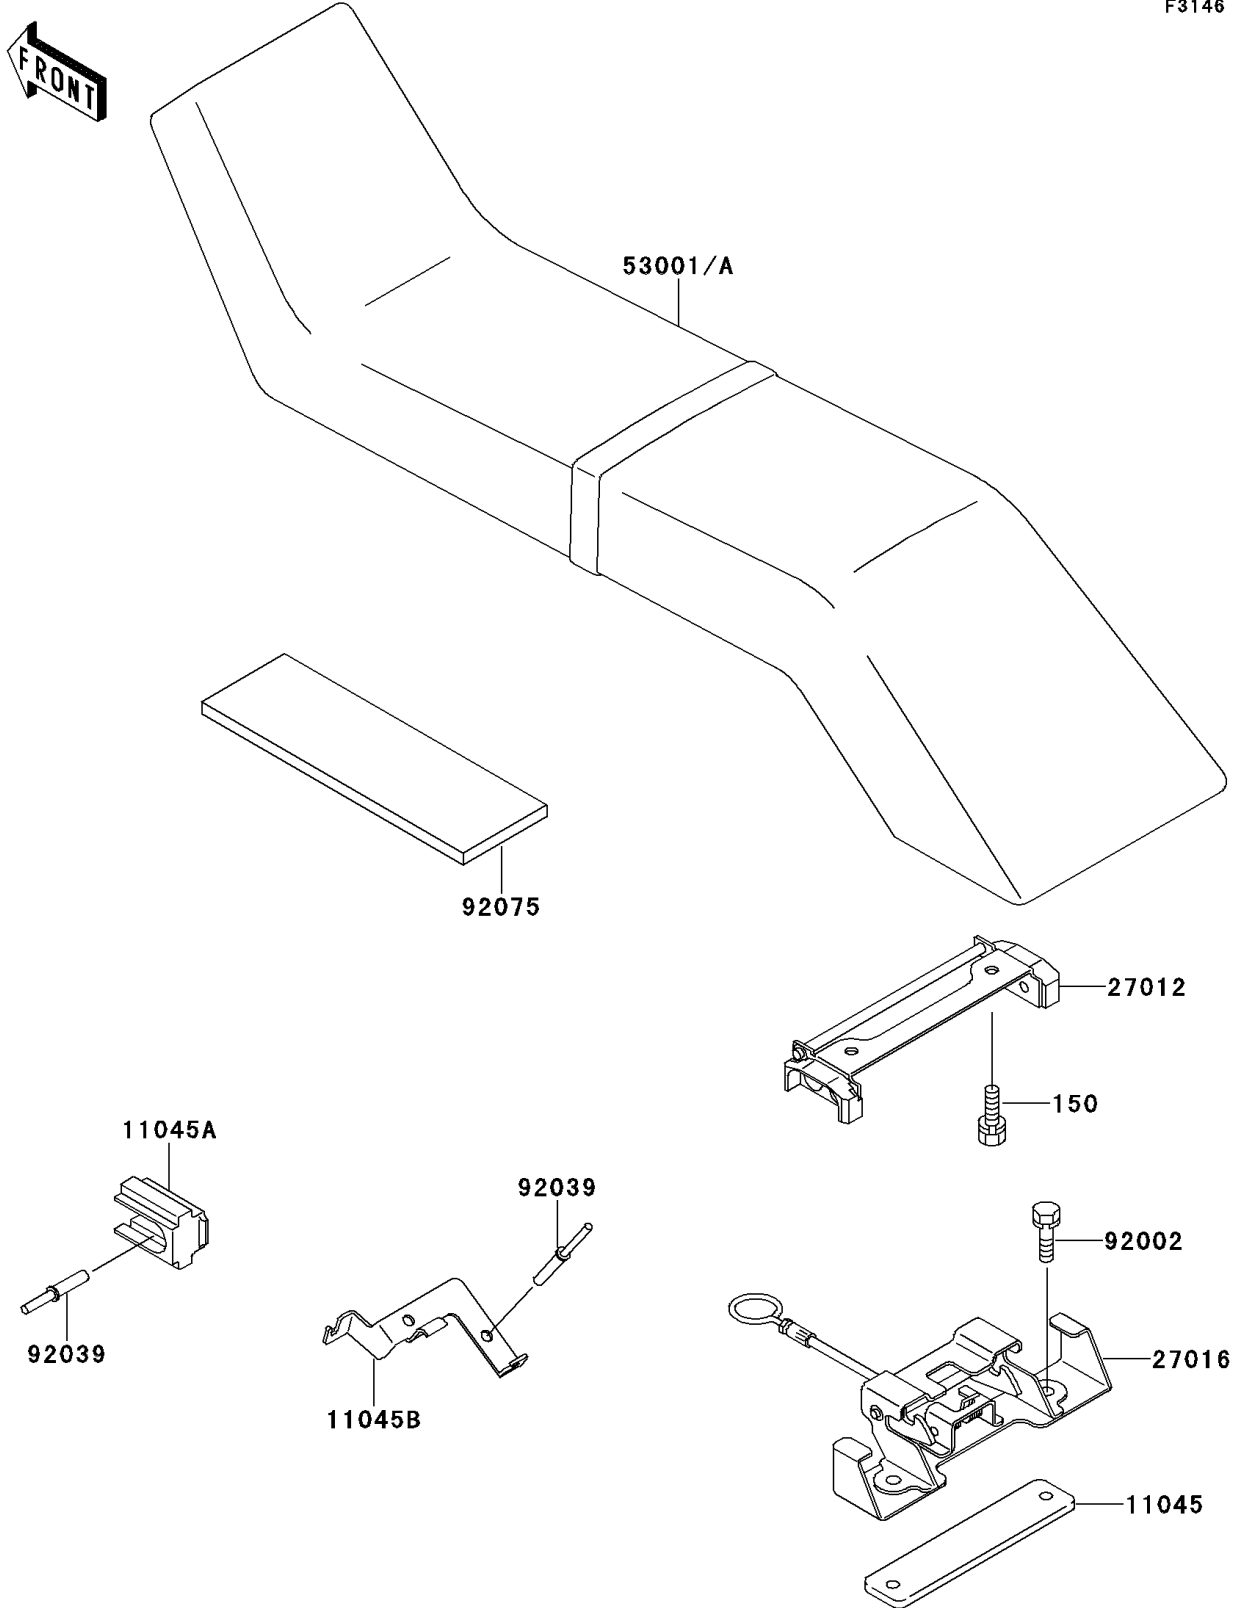

# 1991 X2 PARTS DIAGRAM

Seat

F3146

# 1991 X2 PARTS LIST

## Seat

ITEM NAME	PART NUMBER	QUANTITY
BOLT-WS,6X14 (Ref # 150)	150R0614	2
BRACKET,SEAT LOCK (Ref # 11045)	11045-3704	1
BRACKET,SEAT HOOK GUIDE (Ref # 11045A)	11045-3737	1
BRACKET,SEAT LOCK CABLE GUIDE (Ref # 11045B)	11045-3756	1
HOOK,SEAT LOCK (Ref # 27012)	27012-3709	1
LOCK-ASSY,SEAT (Ref # 27016)	27016-3707	1
SEAT-ASSY,BLUE (Ref # 53001)	53001-3704-ME	1
BOLT,6X25 (Ref # 92002)	92002-3775	2
RIVET (Ref # 92039)	92039-3701	4
DAMPER (Ref # 92075)	92075-3723	1