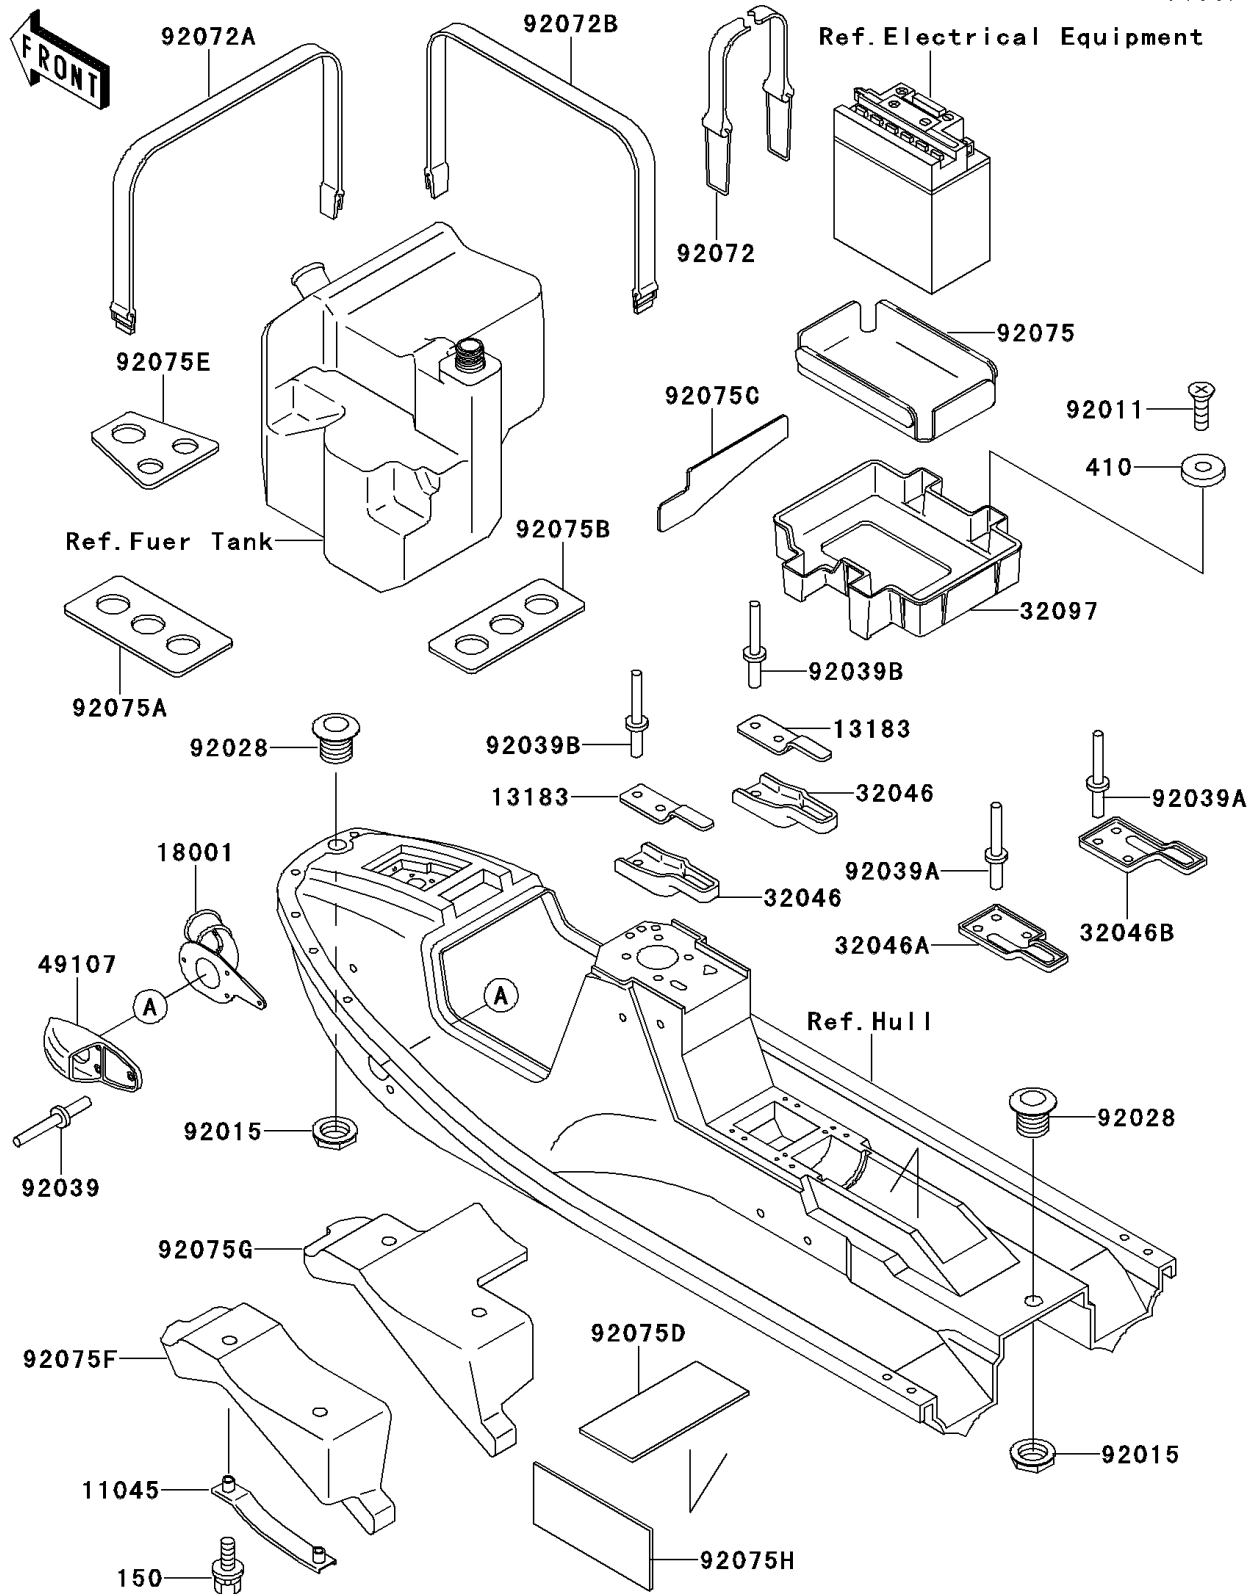

# 1992 X2 PARTS DIAGRAM

Hull Fittings

F3143

# 1992 X2 PARTS LIST

## Hull Fittings

ITEM NAME	PART NUMBER	QUANTITY
BOLT-WS,6X22 (Ref # 150)	150R0622	4
WASHER-PLAIN-SMALL,6MM (Ref # 410)	410S0600	4
BRACKET,WATER MUFFLER (Ref # 11045)	11045-3763	2
PLATE,SEAT,FR (Ref # 13183)	13183-3721	2
MUFFLER,TAIL (Ref # 18001)	18001-3719	1
BRACKET-SEAT,FR (Ref # 32046)	32046-3704	2
BRACKET-SEAT,CNT,LH (Ref # 32046A)	32046-3705	1
BRACKET-SEAT,CNT,RH (Ref # 32046B)	32046-3706	1
CASE-BATTERY (Ref # 32097)	32097-3702	1
COVER-EXHAUST PIPE (Ref # 49107)	49107-3703	1
SCREW,TAPPING (Ref # 92011)	92011-561	4
NUT (Ref # 92015)	92015-3779	2
BUSHING (Ref # 92028)	92028-3734	2
RIVET (Ref # 92039)	92039-3002	4
RIVET (Ref # 92039A)	92039-3714	6
RIVET (Ref # 92039B)	92039-3730	4
BAND,BATTERY,L=366 (Ref # 92072)	92072-3706	2
BAND,L=544 (Ref # 92072A)	92072-3709	1
BAND,L=479 (Ref # 92072B)	92072-3712	1
DAMPER,BATTERY (Ref # 92075)	92075-3714	1
DAMPER,FUEL TANK,LH (Ref # 92075A)	92075-3727	1
DAMPER,FUEL TANK,RH (Ref # 92075B)	92075-3729	1
DAMPER,FUEL TANK (Ref # 92075C)	92075-3738	1
DAMPER,FIRE EXTINGUISHER (Ref # 92075D)	92075-3750	1
DAMPER,FUEL TANK (Ref # 92075E)	92075-3751	1
DAMPER,WATER MUFFLER,LH (Ref # 92075F)	92075-3761	1
DAMPER,WATER MUFFLER,RH (Ref # 92075G)	92075-3762	1
DAMPER,MUFFLER (Ref # 92075H)	92075-522	2