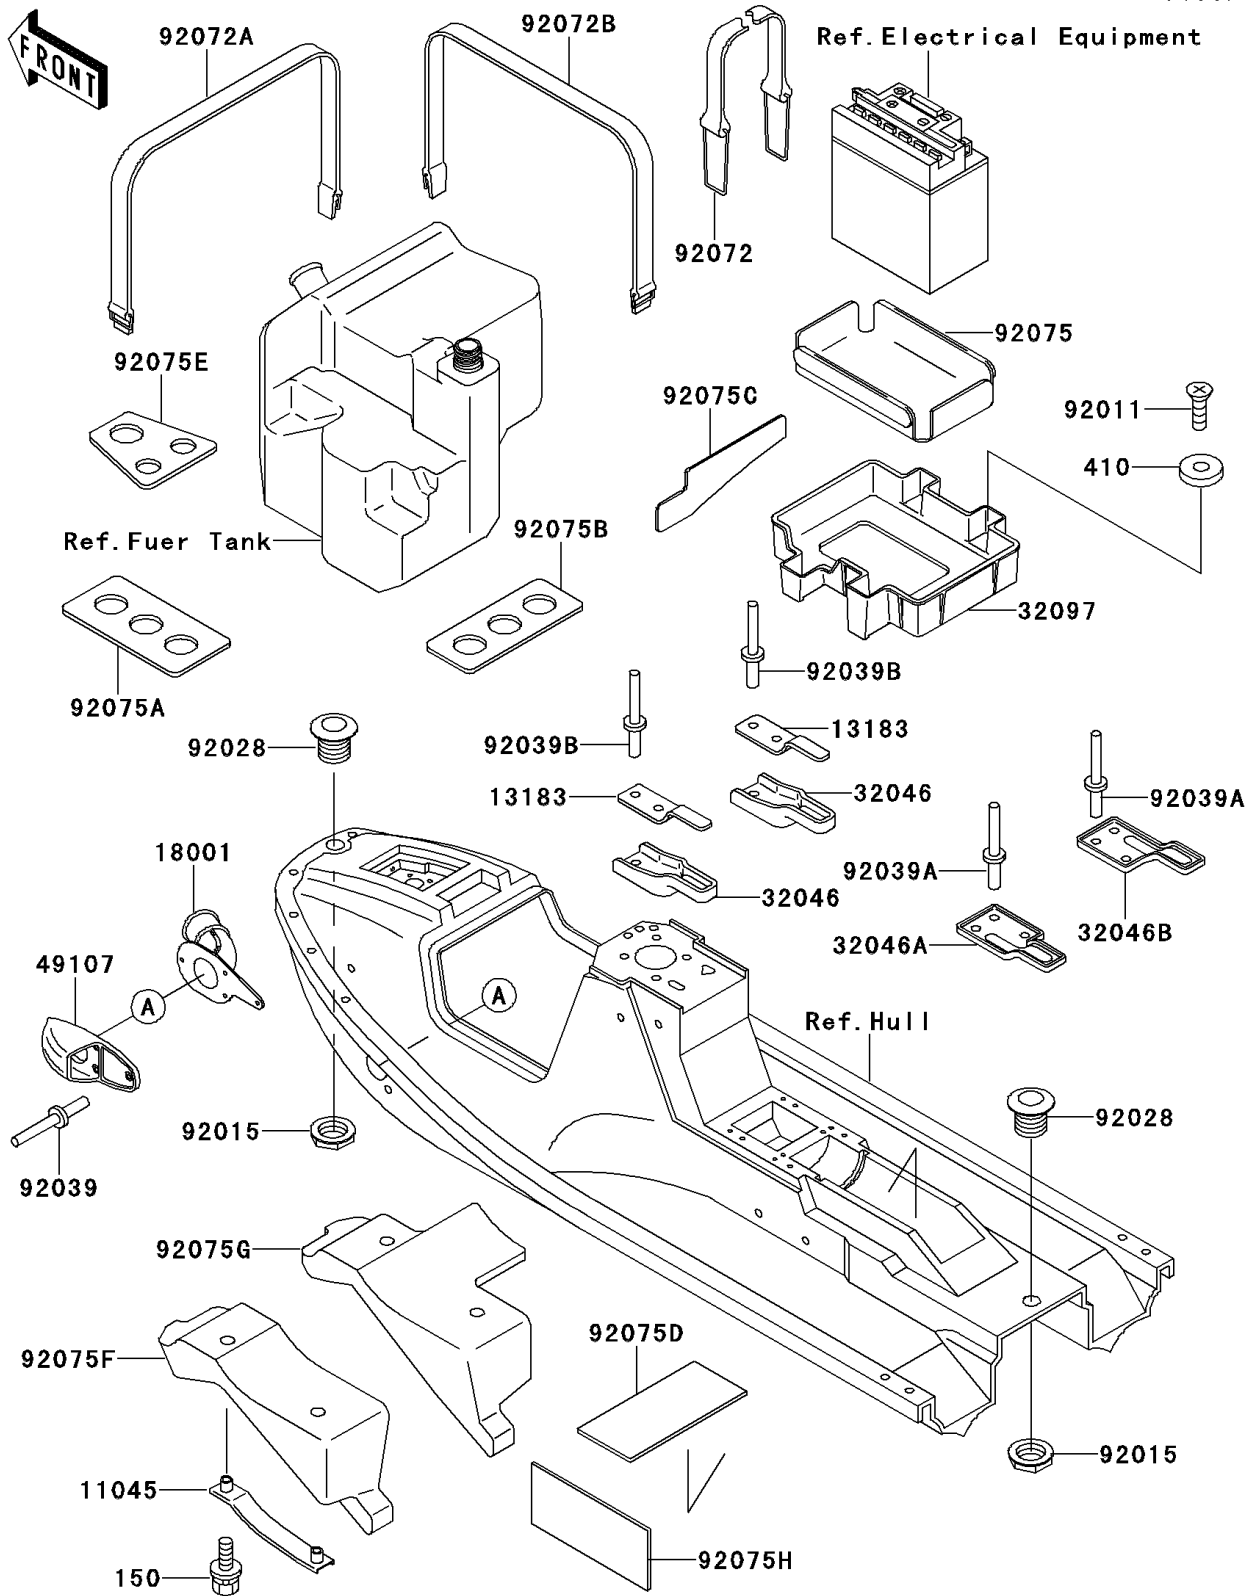

# 1991 X2 PARTS DIAGRAM

Hull Fittings

F3143

# 1991 X2 PARTS LIST

## Hull Fittings

ITEM NAME	PART NUMBER	QUANTITY
BOLT-WS,6X22 (Ref # 150)	150R0622	4
WASHER-PLAIN-SMALL,6MM (Ref # 410)	410S0600	4
BRACKET,WATER MUFFLER (Ref # 11045)	11045-3763	2
PLATE,SEAT,FR (Ref # 13183)	13183-3721	2
MUFFLER,TAIL (Ref # 18001)	18001-3719	1
BRACKET-SEAT,FR (Ref # 32046)	32046-3704	2
BRACKET-SEAT,CNT,LH (Ref # 32046A)	32046-3705	1
BRACKET-SEAT,CNT,RH (Ref # 32046B)	32046-3706	1
CASE-BATTERY (Ref # 32097)	32097-3702	1
COVER-EXHAUST PIPE (Ref # 49107)	49107-3703	1
SCREW,TAPPING (Ref # 92011)	92011-561	4
NUT (Ref # 92015)	92015-3779	2
BUSHING (Ref # 92028)	92028-3734	2
RIVET (Ref # 92039)	92039-3002	4
RIVET (Ref # 92039A)	92039-3714	6
RIVET (Ref # 92039B)	92039-3730	4
BAND,BATTERY,L=366 (Ref # 92072)	92072-3706	2
BAND,L=544 (Ref # 92072A)	92072-3709	1
BAND,L=479 (Ref # 92072B)	92072-3712	1
DAMPER,BATTERY (Ref # 92075)	92075-3714	1
DAMPER,FUEL TANK,LH (Ref # 92075A)	92075-3727	1
DAMPER,FUEL TANK,RH (Ref # 92075B)	92075-3729	1
DAMPER,FUEL TANK (Ref # 92075C)	92075-3738	1
DAMPER,FIRE EXTINGUISHER (Ref # 92075D)	92075-3750	1
DAMPER,FUEL TANK (Ref # 92075E)	92075-3751	1
DAMPER,WATER MUFFLER,LH (Ref # 92075F)	92075-3761	1
DAMPER,WATER MUFFLER,RH (Ref # 92075G)	92075-3762	1
DAMPER,MUFFLER (Ref # 92075H)	92075-522	2