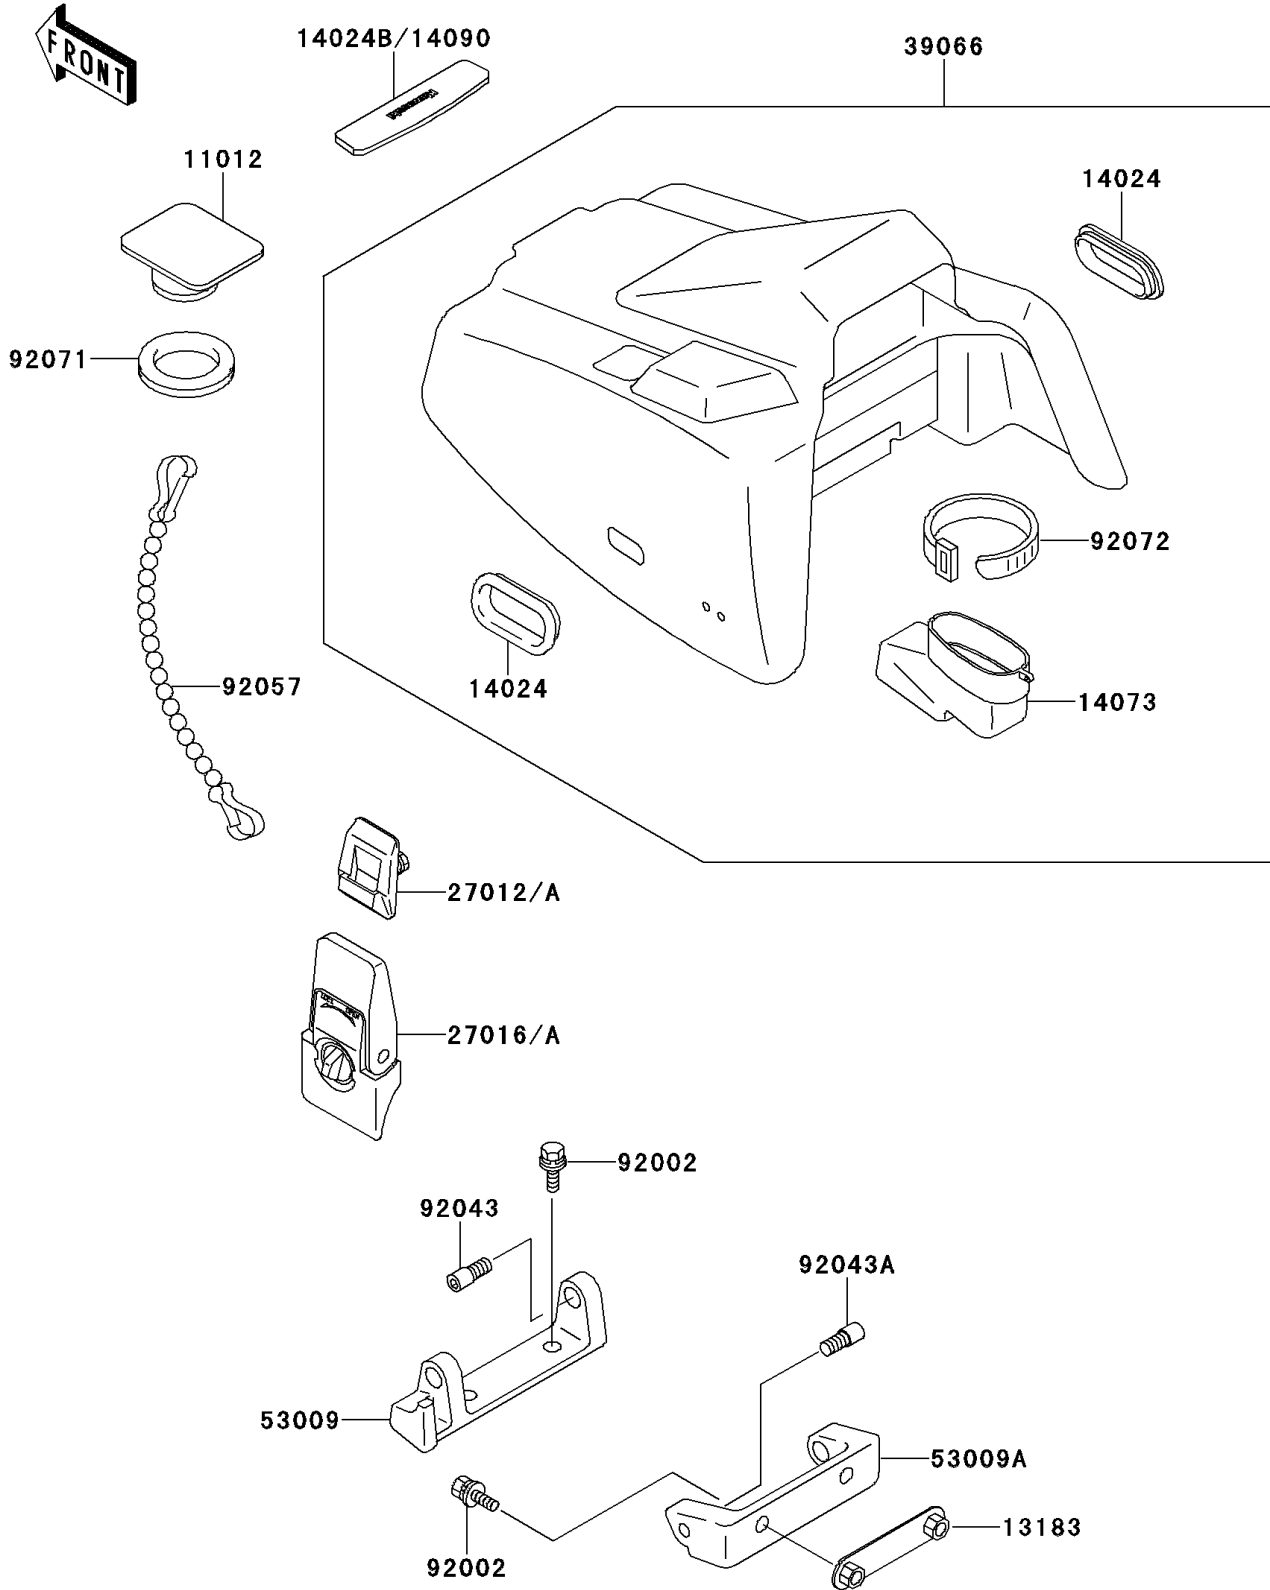

1993 X2 PARTS DIAGRAM

Engine Hood

F3142

1993 X2 PARTS LIST

Engine Hood

ITEM NAME	PART NUMBER	QUANTITY
CAP,ENGINE HOOD,JET WHITE (Ref # 11012)	11012-3711-8C	2
PLATE (Ref # 13183)	13183-3706	1
COVER,ENGINE HOOD,JET WHITE (Ref # 14024)	14024-3714-8U	2
COVER,ENGINE HOOD,FR (Ref # 14024B)	14024-3740	1
DUCT,ENGINE HOOD (Ref # 14073)	14073-3707	1
HOOK,ENGINE HOOD LOCK (Ref # 27012)	27012-3719	2
LOCK-ASSY,ENGINE HOOD (Ref # 27016)	27016-3706	2
HOOD-ASSY-ENGINE,J.WHITE (Ref # 39066)	39066-3705-8C	1
HINGE,DECK (Ref # 53009)	53009-3717	1
HINGE,ENGINE HOOD (Ref # 53009A)	53009-3718	1
BOLT,8X25 (Ref # 92002)	92002-3774	4
PIN,10X23 (Ref # 92043)	92043-3729	1
PIN,10X25 (Ref # 92043A)	92043-3730	1
CHAIN,COVER,L=250 (Ref # 92057)	92057-3701	2
GROMMET,ENGINE HOOD (Ref # 92071)	92071-3731	2
BAND,L=225 (Ref # 92072)	92072-1174	1