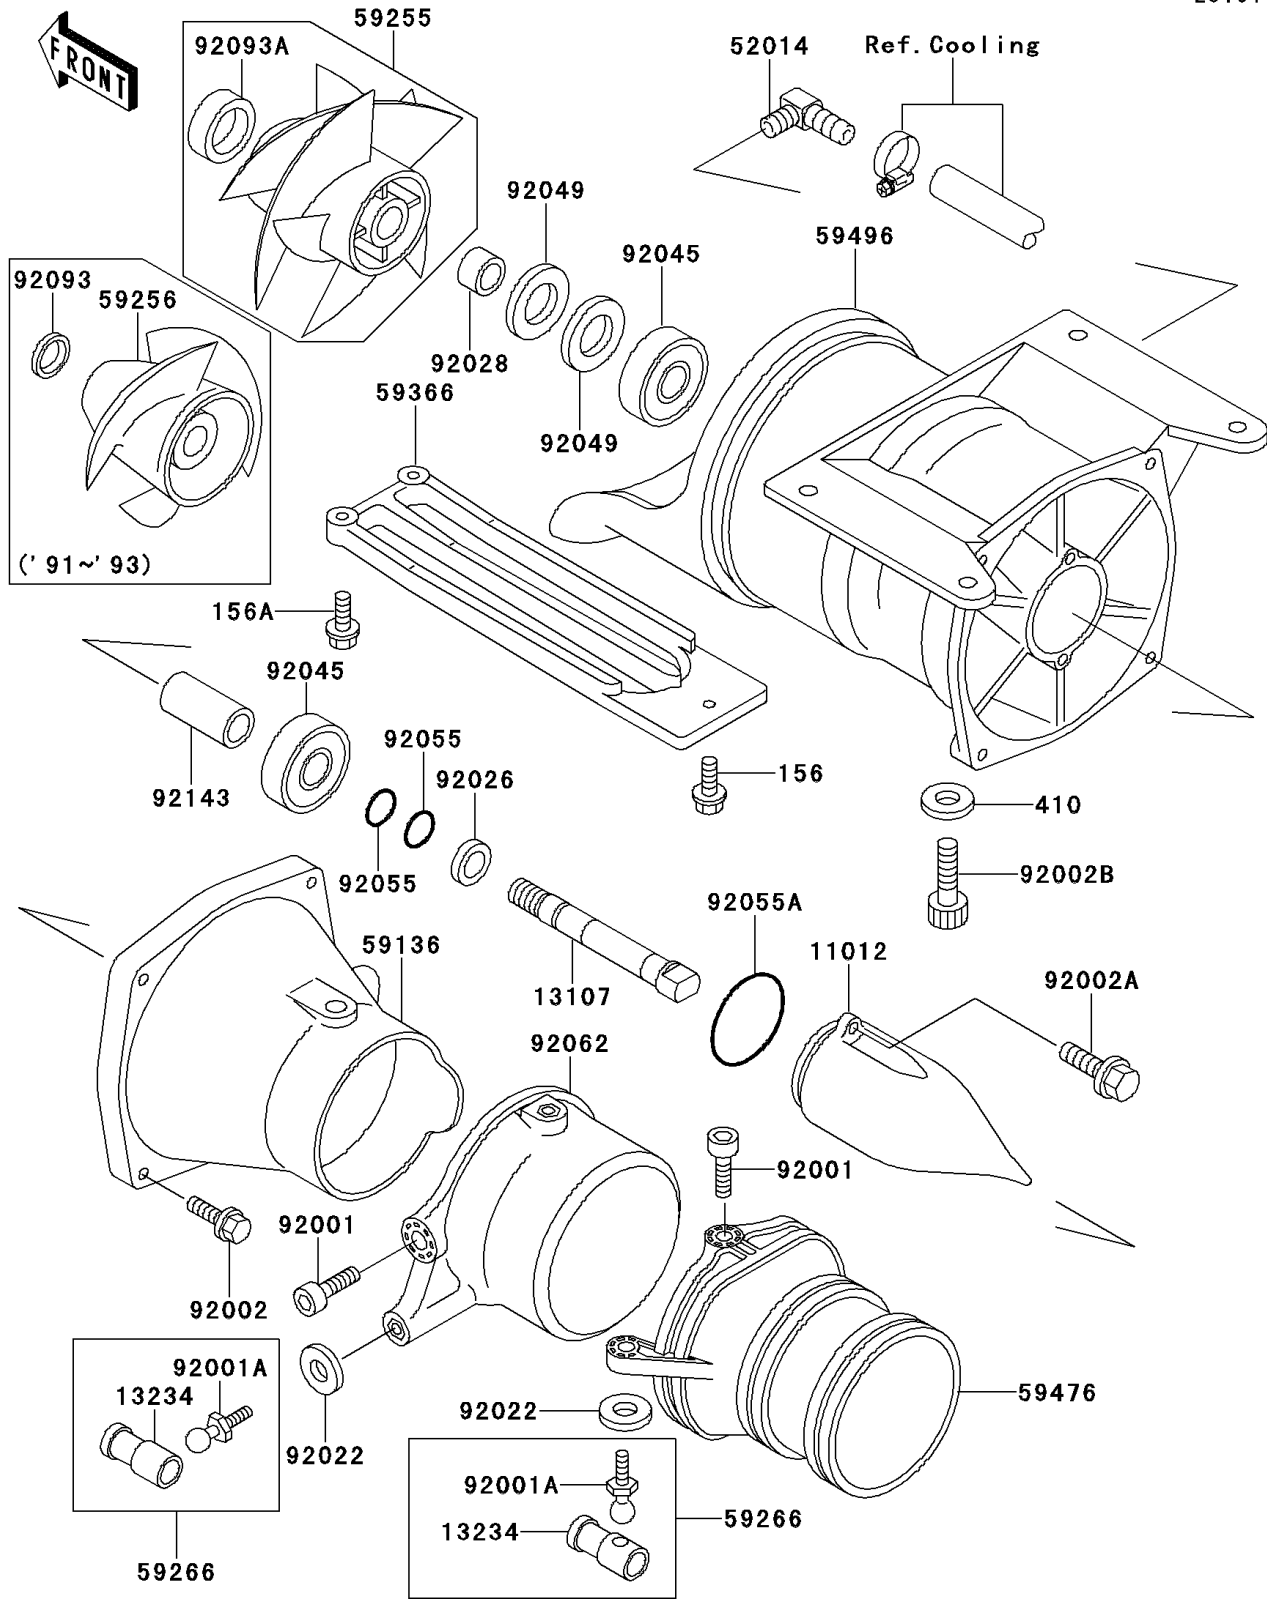

1992 X2 PARTS DIAGRAM

Jet Pump

E3191

1992 X2 PARTS LIST

Jet Pump

ITEM NAME	PART NUMBER	QUANTITY
BOLT-WP,6X12 (Ref # 156)	156R0612	1
BOLT-WP,6X25 (Ref # 156A)	156R0625	2
WASHER-PLAIN-SMALL,8MM (Ref # 410)	410S0800	4
CAP,JET PUMP (Ref # 11012)	11012-3712	1
SHAFT,JET PUMP (Ref # 13107)	13107-3721	1
SHAFT-COMP,JOINT (Ref # 13234)	13234-3708	2
ELBOW (Ref # 52014)	52014-3708	1
NOZZLE-PUMP (Ref # 59136)	59136-3712	1
IMPELLER (Ref # 59256)	59256-3705	1
JOINT-BALL (Ref # 59266)	59266-3707	2
GRATE (Ref # 59366)	59366-3702	1
NOZZLE-STRG (Ref # 59476)	59476-3701	1
VANE-GUIDE (Ref # 59496)	59496-3701	1
BOLT,SOCKET,6X11 (Ref # 92001)	92001-3701	4
BOLT,BALL,6MM (Ref # 92001A)	92001-3703	2
BOLT,6X30 (Ref # 92002)	92002-3726	4
BOLT,6X16 (Ref # 92002A)	92002-3728	2
BOLT,SOCKET,8X20 (Ref # 92002B)	92002-3771	4
WASHER (Ref # 92022)	92022-567	2
BUSHING,17X25X15 (Ref # 92028)	92028-3717	1
BEARING-BALL,#63032RD (Ref # 92045)	92045-3706	2
SEAL-OIL,TCV-25476 (Ref # 92049)	92049-3711	2
RING-O,13X1.9 (Ref # 92055)	92055-1021	2
RING-O (Ref # 92055A)	92055-3706	1
NOZZLE (Ref # 92062)	92062-3706	1
SEAL (Ref # 92093)	92093-3702	1
COLLAR,17.4X25.4X53 (Ref # 92143)	92143-3708	1