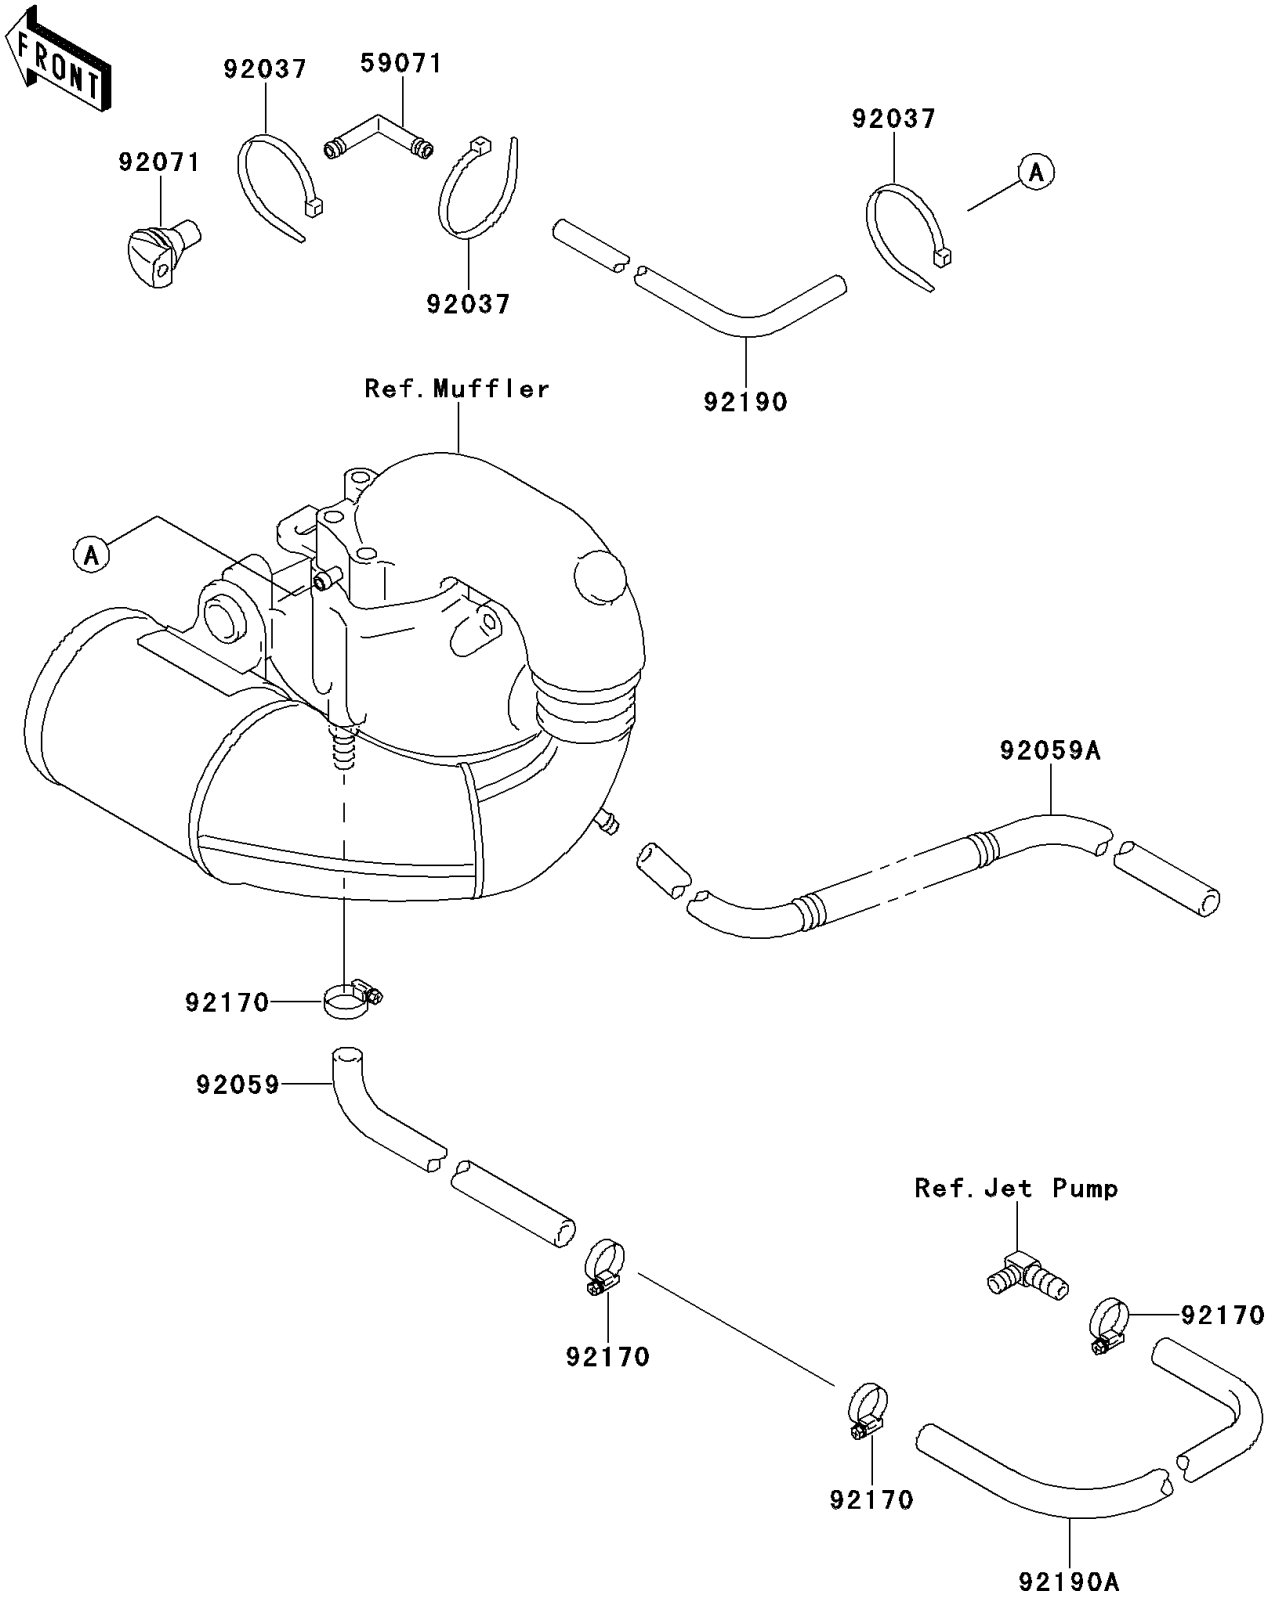

1993 X2 PARTS DIAGRAM

Cooling

E3035

1993 X2 PARTS LIST

Cooling

ITEM NAME	PART NUMBER	QUANTITY
JOINT (Ref # 59071)	59071-3706	1
CLAMP (Ref # 92037)	92037-1173	3
TUBE,9X16X600 (Ref # 92059)	92059-3787	1
TUBE,L=490 (Ref # 92059A)	92059-3862	1
GROMMET (Ref # 92071)	92071-3736	1
CLAMP (Ref # 92170)	92170-3718	4
TUBE,5.8X10.8X650 (Ref # 92190)	92190-3917	1
TUBE,9X360 (Ref # 92190A)	92190-3918	1