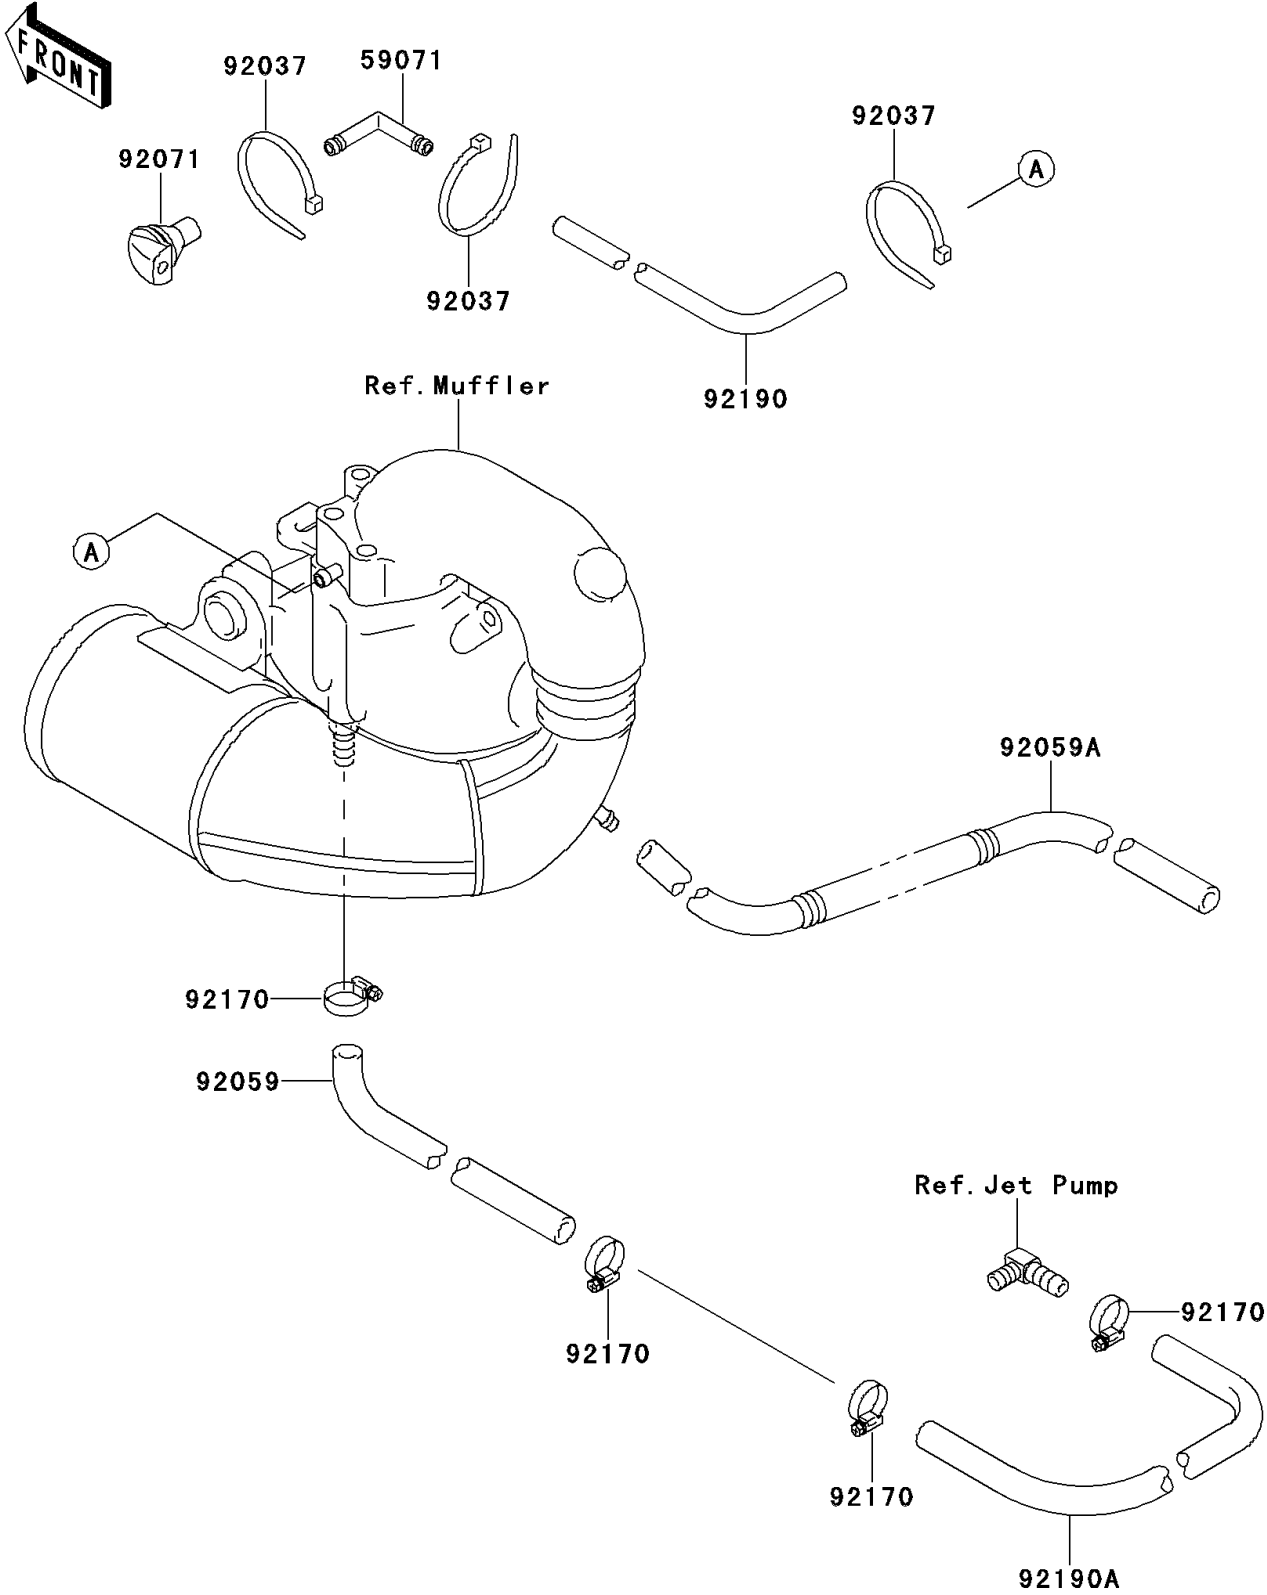

# 1992 X2 PARTS DIAGRAM

Cooling

E3035

# 1992 X2 PARTS LIST

## Cooling

ITEM NAME	PART NUMBER	QUANTITY
JOINT (Ref # 59071)	59071-3706	1
CLAMP (Ref # 92037)	92037-1173	3
TUBE,9X16X600 (Ref # 92059)	92059-3787	1
TUBE,L=490 (Ref # 92059A)	92059-3862	1
GROMMET (Ref # 92071)	92071-3736	1
CLAMP (Ref # 92170)	92170-3718	4
TUBE,5.8X10.8X650 (Ref # 92190)	92190-3917	1
TUBE,9X360 (Ref # 92190A)	92190-3918	1