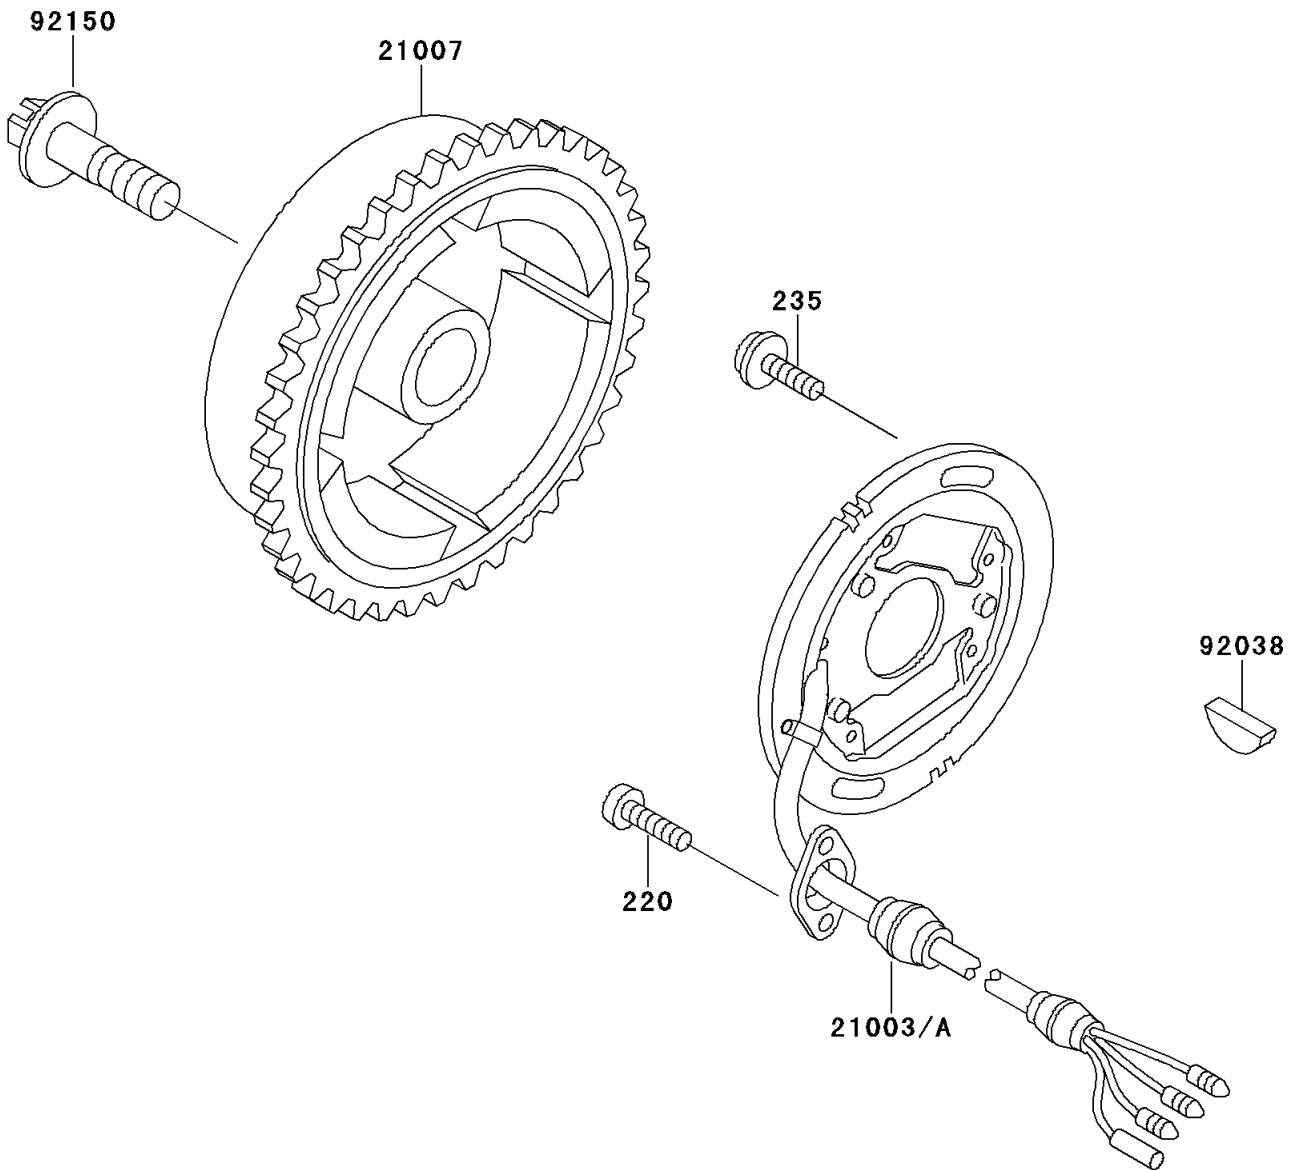

1994 X2 PARTS DIAGRAM

Generator

E1810

1994 X2 PARTS LIST

Generator

ITEM NAME	PART NUMBER	QUANTITY
SCREW-PAN-CROS (Ref # 220)	220B0512	2
SCREW-PAN-WP-CROS (Ref # 235)	235B0616	2
STATOR (Ref # 21003A)	21003-3716	1
ROTOR,MAGNETO (Ref # 21007)	21007-3709	1
KEY,WOODRUFF (Ref # 92038)	92038-001	1
BOLT (Ref # 92150)	92150-3806	1