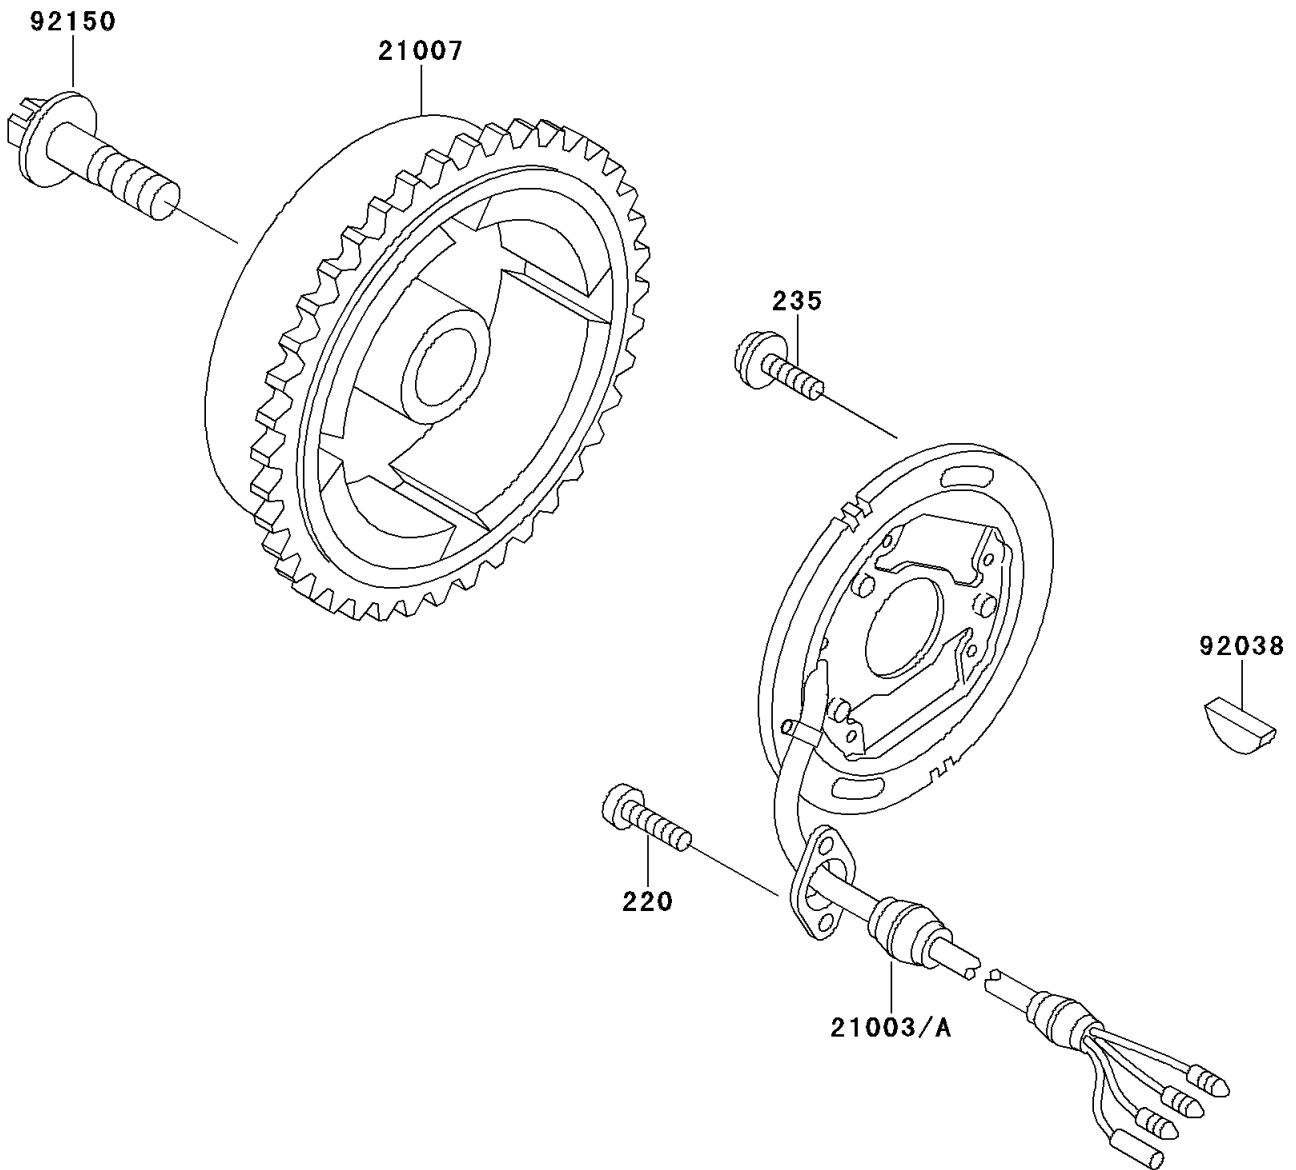

1992 X2 PARTS DIAGRAM

Generator

E1810

1992 X2 PARTS LIST

Generator

ITEM NAME	PART NUMBER	QUANTITY
SCREW-PAN-CROS (Ref # 220)	220B0512	2
SCREW-PAN-WP-CROS (Ref # 235)	235B0616	2
STATOR (Ref # 21003A)	21003-3716	1
ROTOR,MAGNETO (Ref # 21007)	21007-3709	1
KEY,WOODRUFF (Ref # 92038)	92038-001	1
BOLT (Ref # 92150)	92150-3806	1