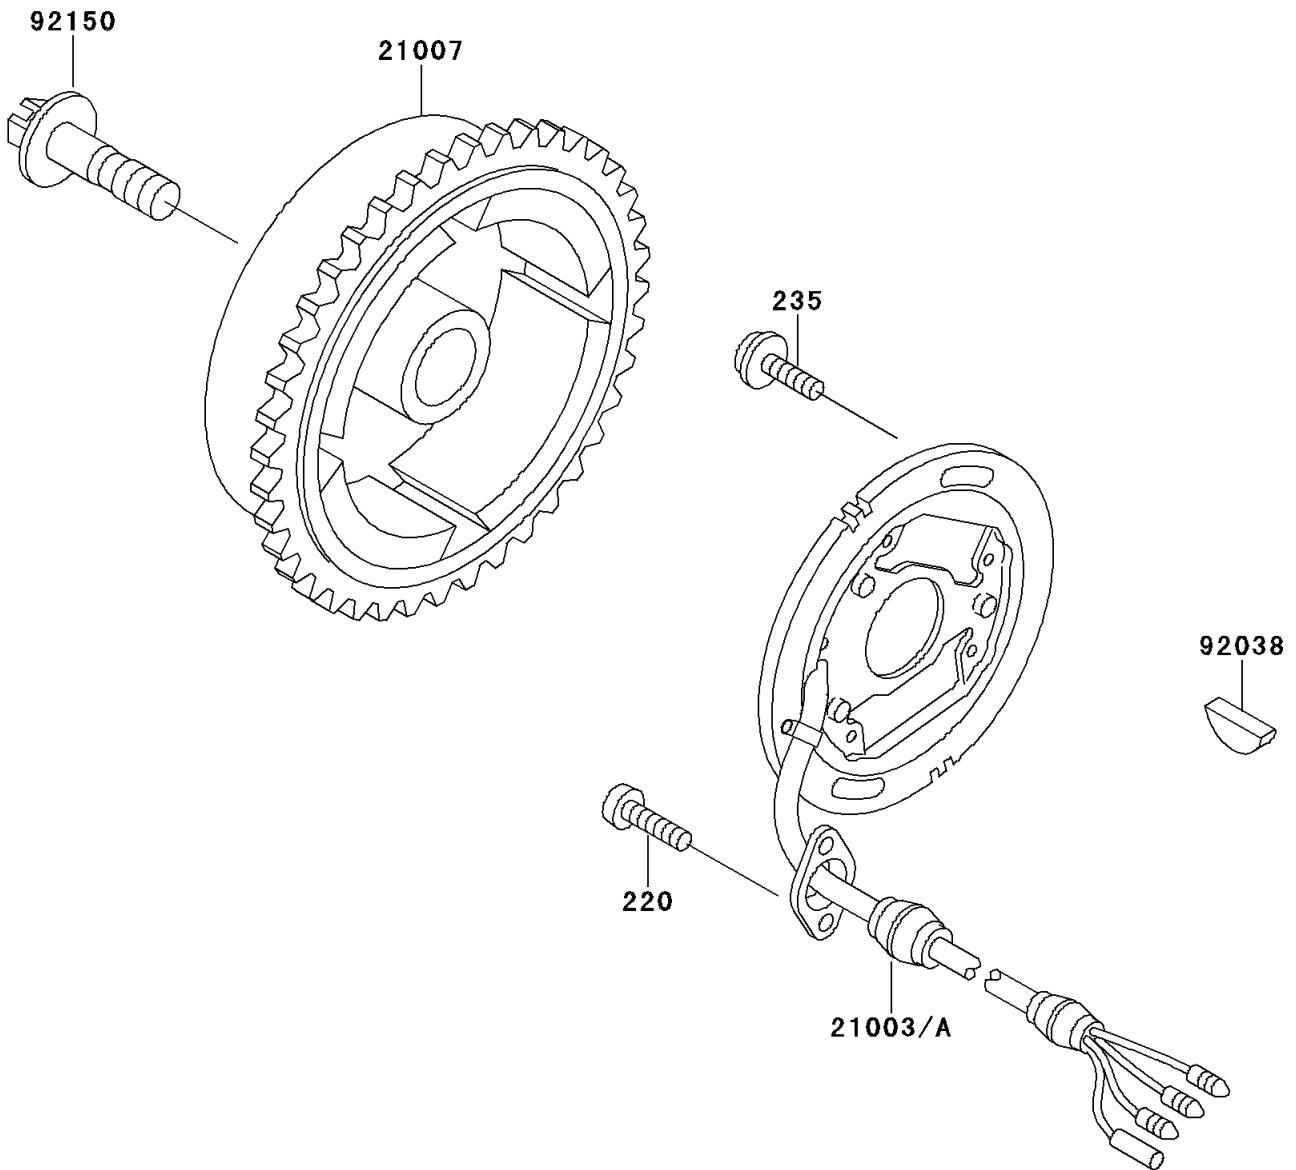

# 1991 X2 PARTS DIAGRAM

Generator

E1810

# 1991 X2 PARTS LIST

## Generator

ITEM NAME	PART NUMBER	QUANTITY
SCREW-PAN-CROS (Ref # 220)	220B0512	2
SCREW-PAN-WP-CROS (Ref # 235)	235B0616	2
STATOR (Ref # 21003)	21003-3707	1
ROTOR,MAGNETO (Ref # 21007)	21007-3709	1
KEY,WOODRUFF (Ref # 92038)	92038-001	1
BOLT (Ref # 92150)	92150-3806	1