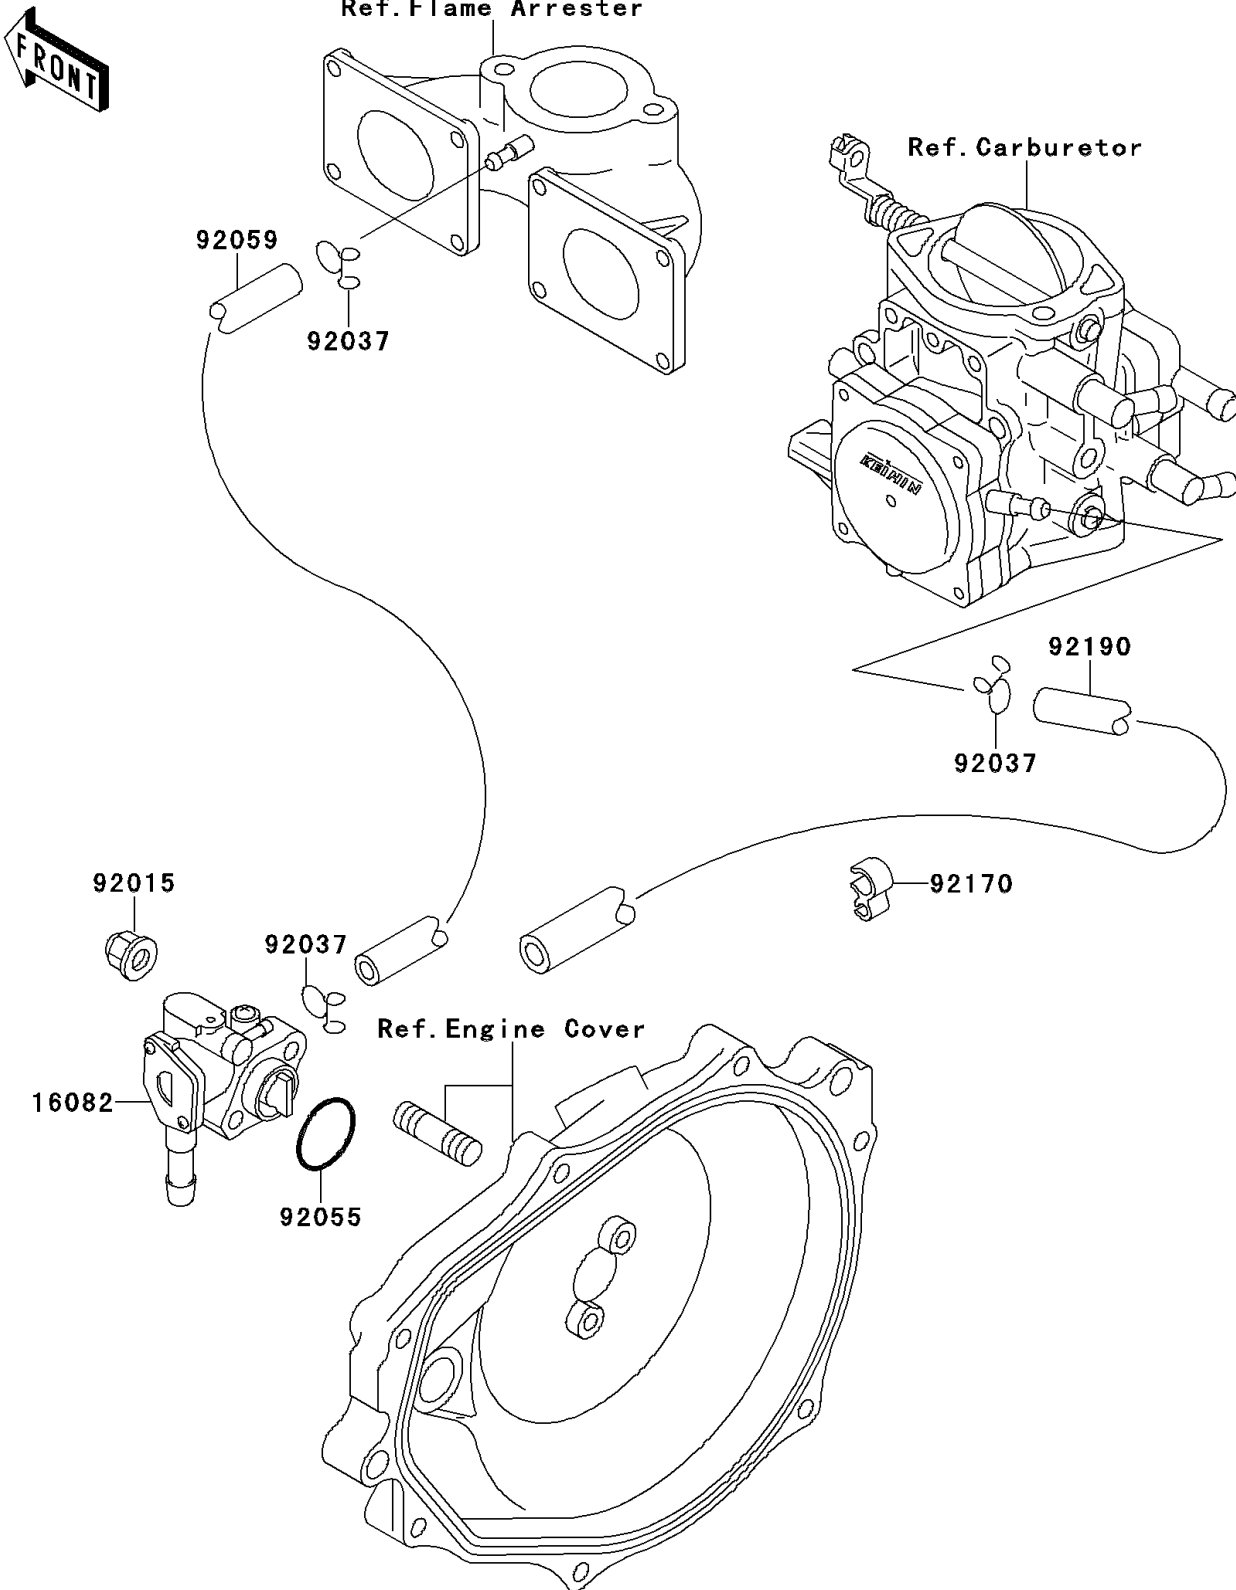

# 1992 X2 PARTS DIAGRAM

Oil Pump

E1710

# 1992 X2 PARTS LIST

## Oil Pump

ITEM NAME	PART NUMBER	QUANTITY
PUMP-ASSY-OIL (Ref # 16082)	16082-3710	1
NUT,CAP,6MM (Ref # 92015)	92015-1385	2
CLAMP (Ref # 92037)	92037-3722	2
RING-O,19.5X1.5 (Ref # 92055)	92055-055	1
TUBE,3X6X380 (Ref # 92059)	92059-3755	1