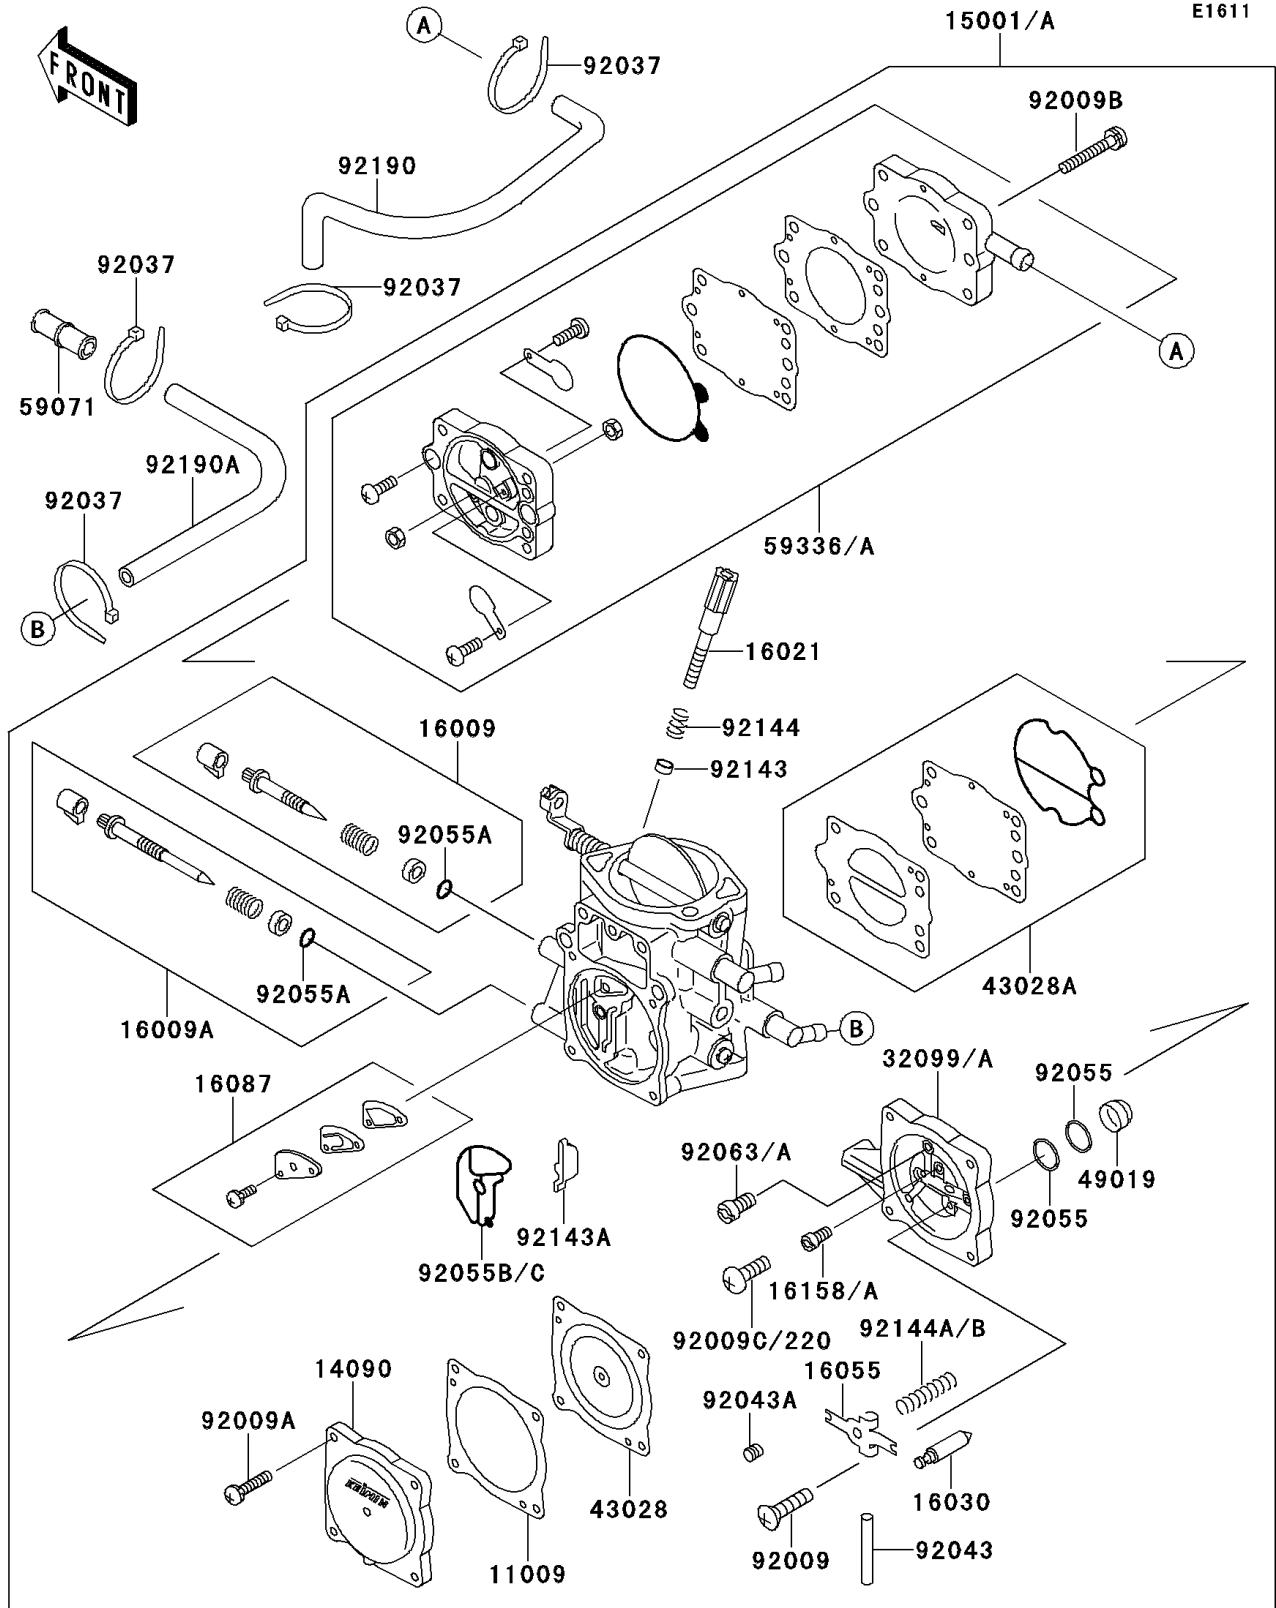

1992 X2 PARTS DIAGRAM

Carburetor

1992 X2 PARTS LIST

Carburetor

ITEM NAME	PART NUMBER	QUANTITY
GASKET,DIAPHRAGM (Ref # 11009)	11009-3730	1
COVER,DIAPHRAGM (Ref # 14090)	14090-3702	1
CARBURETOR-ASSY (Ref # 15001)	15001-3757	1
NEEDLE-JET,MAIN (Ref # 16009)	16009-3711	1
NEEDLE-JET,SLOW (Ref # 16009A)	16009-3712	1
SCREW-THROTTLE STOP (Ref # 16021)	16021-3702	1
VALVE-FLOAT (Ref # 16030)	16030-3701	1
ARM-FLOAT (Ref # 16055)	16055-3701	1
VALVE-CHECK (Ref # 16087)	16087-3703	1
JET-SLOW,#75 (Ref # 16158)	16158-3705	1
CASE,CARBURETOR (Ref # 32099)	32099-3754	1
DIAPHRAGM,CARBURETOR (Ref # 43028)	43028-3704	1
DIAPHRAGM,PUMP (Ref # 43028A)	43028-3706	1
FILTER-FUEL,STRAINER (Ref # 49019)	49019-3707	1
JOINT,MANIFOLD (Ref # 59071)	59071-3725	1
CASE-PUMP (Ref # 59336)	59336-3709	1
SCREW,3X6 (Ref # 92009)	92009-3712	1
SCREW,4X18 (Ref # 92009A)	92009-3782	4
SCREW,5X28 (Ref # 92009B)	92009-3783	4
CLAMP (Ref # 92037)	92037-1173	4
PIN,FLOAT (Ref # 92043)	92043-1209	1
PIN,THROTTLE STOP SCREW (Ref # 92043A)	92043-3712	1
RING-O (Ref # 92055)	92055-1246	2
RING-O,ADJUST SCREW (Ref # 92055A)	92055-3713	2
RING-O (Ref # 92055B)	92055-3734	1
JET-MAIN,#140 (Ref # 92063)	92063-3701	1
COLLAR,THROTTLE STOP SCREW (Ref # 92143)	92143-3709	1
COLLAR (Ref # 92143A)	92143-3727	1
SPRING,THROTTLE STOP SCREW (Ref # 92144)	92144-3706	1

1992 X2 PARTS LIST

Carburetor

ITEM NAME	PART NUMBER	QUANTITY
SPRING,FLOAT ARM (Ref # 92144A)	92144-3733	1
TUBE,PULSE (Ref # 92190)	92190-3730	1
SCREW-PAN-CROS (Ref # 220)	220D0408	1
TUBE,7X12X270 (Ref # 92190A)	92190-3872	1