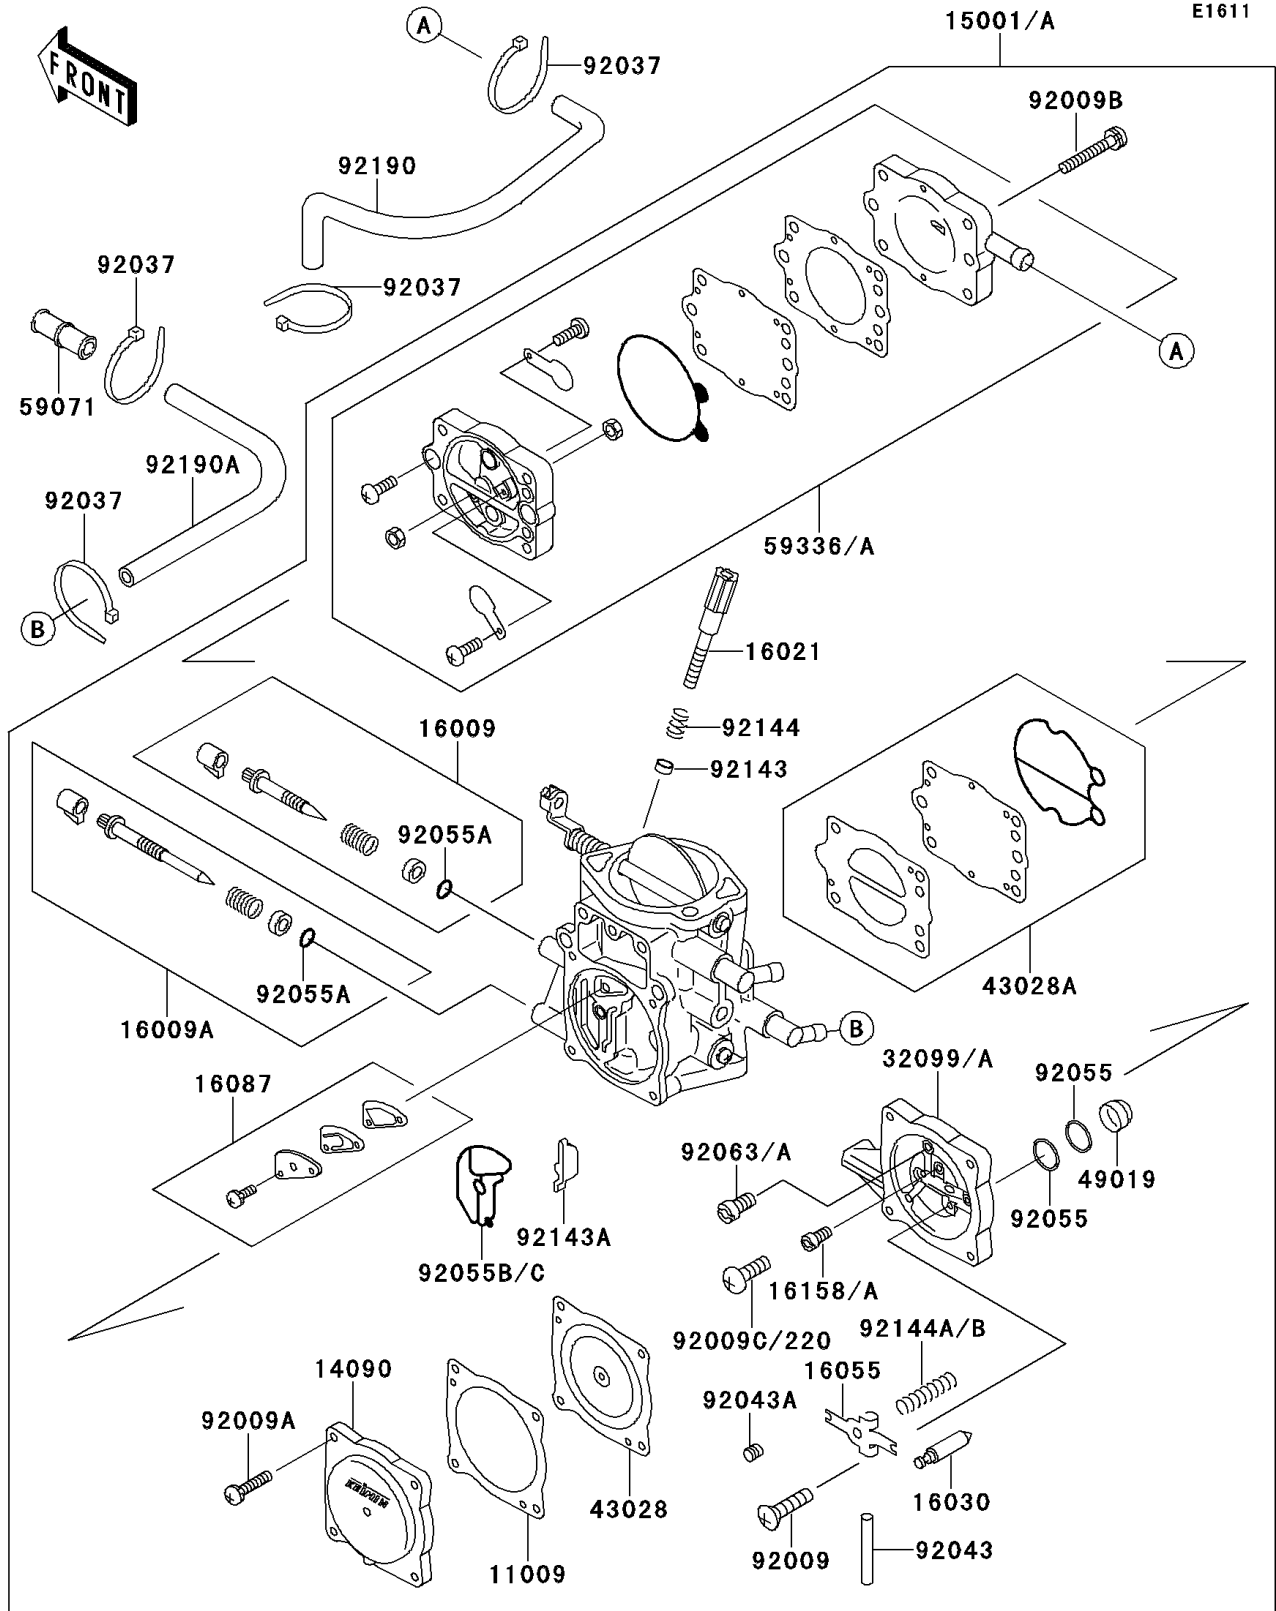

# 1991 X2 PARTS DIAGRAM

Carburetor

# 1991 X2 PARTS LIST

## Carburetor

ITEM NAME	PART NUMBER	QUANTITY
GASKET,DIAPHRAGM (Ref # 11009)	11009-3730	1
COVER,DIAPHRAGM (Ref # 14090)	14090-3702	1
CARBURETOR-ASSY (Ref # 15001)	15001-3757	1
NEEDLE-JET,MAIN (Ref # 16009)	16009-3711	1
NEEDLE-JET,SLOW (Ref # 16009A)	16009-3712	1
SCREW-THROTTLE STOP (Ref # 16021)	16021-3702	1
VALVE-FLOAT (Ref # 16030)	16030-3701	1
ARM-FLOAT (Ref # 16055)	16055-3701	1
VALVE-CHECK (Ref # 16087)	16087-3703	1
JET-SLOW,#75 (Ref # 16158)	16158-3705	1
CASE,CARBURETOR (Ref # 32099)	32099-3754	1
DIAPHRAGM,CARBURETOR (Ref # 43028)	43028-3704	1
DIAPHRAGM,PUMP (Ref # 43028A)	43028-3706	1
FILTER-FUEL,STRAINER (Ref # 49019)	49019-3707	1
JOINT,MANIFOLD (Ref # 59071)	59071-3725	1
CASE-PUMP (Ref # 59336)	59336-3709	1
SCREW,3X6 (Ref # 92009)	92009-3712	1
SCREW,4X18 (Ref # 92009A)	92009-3782	4
SCREW,5X28 (Ref # 92009B)	92009-3783	4
CLAMP (Ref # 92037)	92037-1173	4
PIN,FLOAT (Ref # 92043)	92043-1209	1
PIN,THROTTLE STOP SCREW (Ref # 92043A)	92043-3712	1
RING-O (Ref # 92055)	92055-1246	2
RING-O,ADJUST SCREW (Ref # 92055A)	92055-3713	2
RING-O (Ref # 92055B)	92055-3734	1
JET-MAIN,#140 (Ref # 92063)	92063-3701	1
COLLAR,THROTTLE STOP SCREW (Ref # 92143)	92143-3709	1
COLLAR (Ref # 92143A)	92143-3727	1
SPRING,THROTTLE STOP SCREW (Ref # 92144)	92144-3706	1

## Carburetor

ITEM NAME	PART NUMBER	QUANTITY
SPRING,FLOAT ARM (Ref # 92144A)	92144-3733	1
TUBE,PULSE (Ref # 92190)	92190-3730	1
SCREW-PAN-CROS (Ref # 220)	220D0408	1
TUBE,7X12X270 (Ref # 92190A)	92190-3872	1