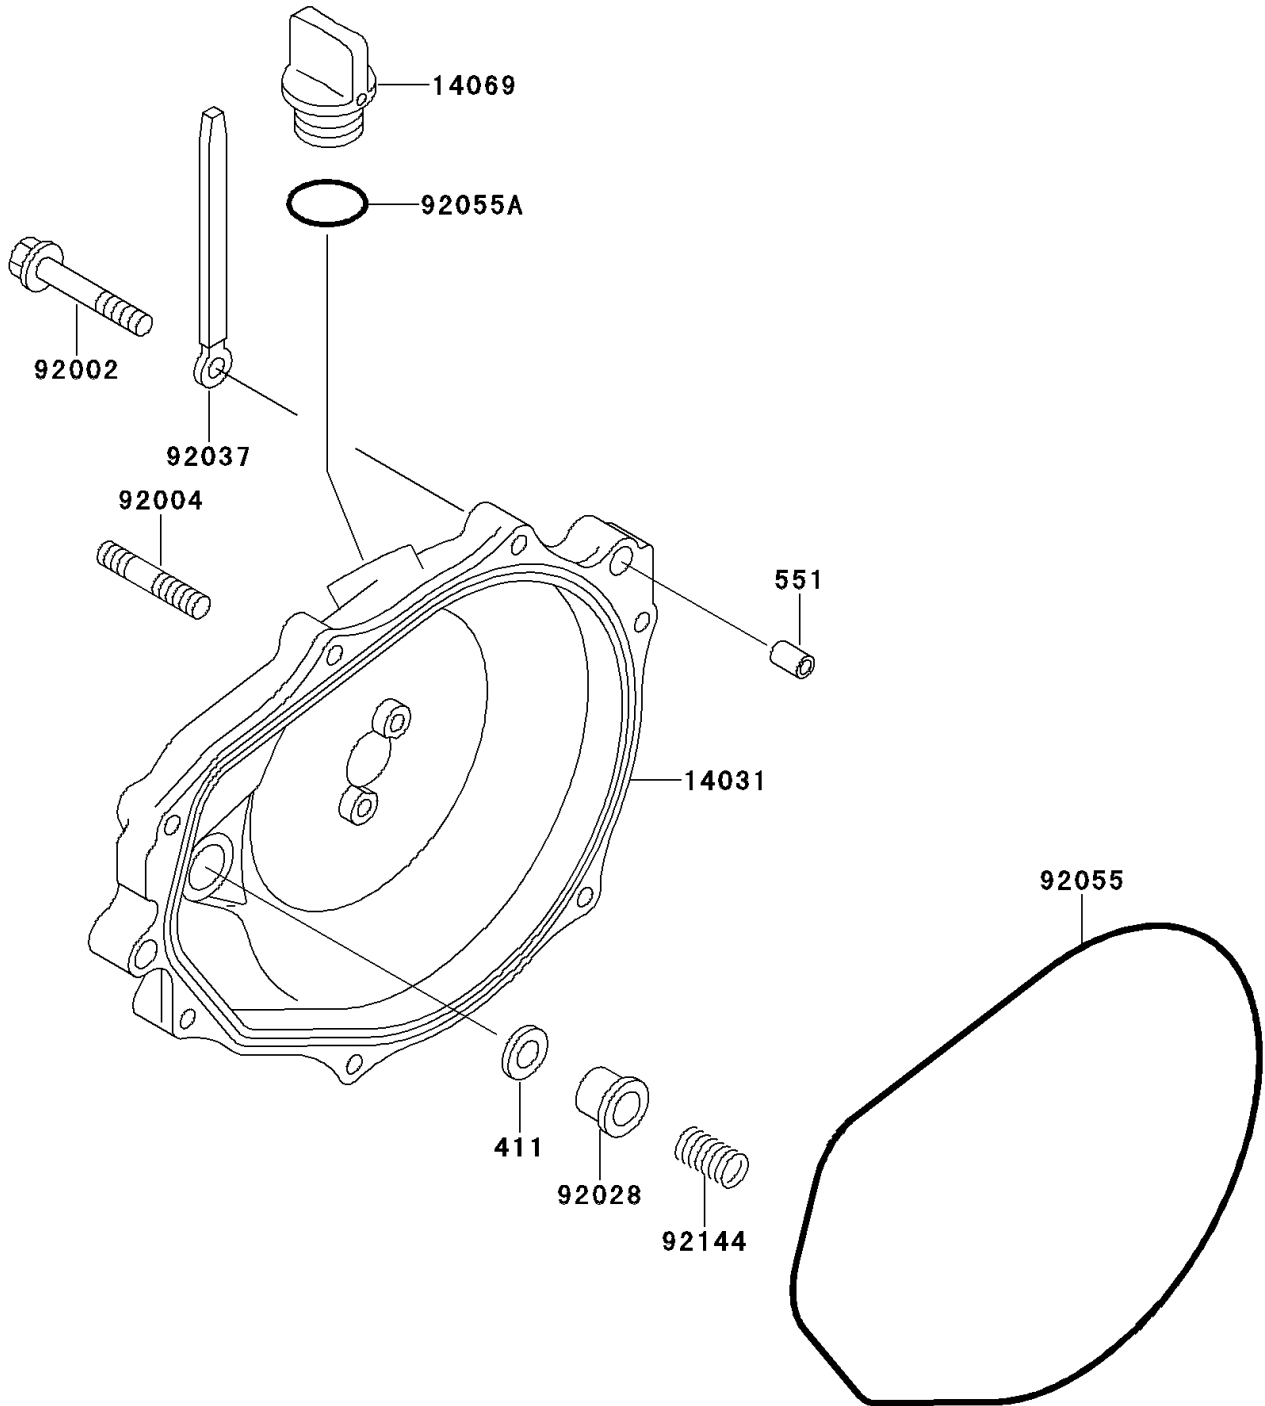

1992 X2 PARTS DIAGRAM

Engine Cover(s)

E1431

1992 X2 PARTS LIST

Engine Cover(s)

ITEM NAME	PART NUMBER	QUANTITY
WASHER-PLAIN,5MM (Ref # 411)	411S0500	1
PIN-DOWEL (Ref # 551)	551R0812	2
COVER-GENERATOR (Ref # 14031)	14031-3710	1
BREATHER (Ref # 14069)	14069-3709	1
BOLT,6X30 (Ref # 92002)	92002-3726	7
STUD (Ref # 92004)	92004-3710	2
BUSHING (Ref # 92028)	92028-3718	1
CLAMP,L=100 (Ref # 92037)	92037-3736	3
RING-O,GENERATOR COVER (Ref # 92055)	92055-3712	1
RING-O (Ref # 92055A)	92055-515	1
SPRING (Ref # 92144)	92144-3728	1