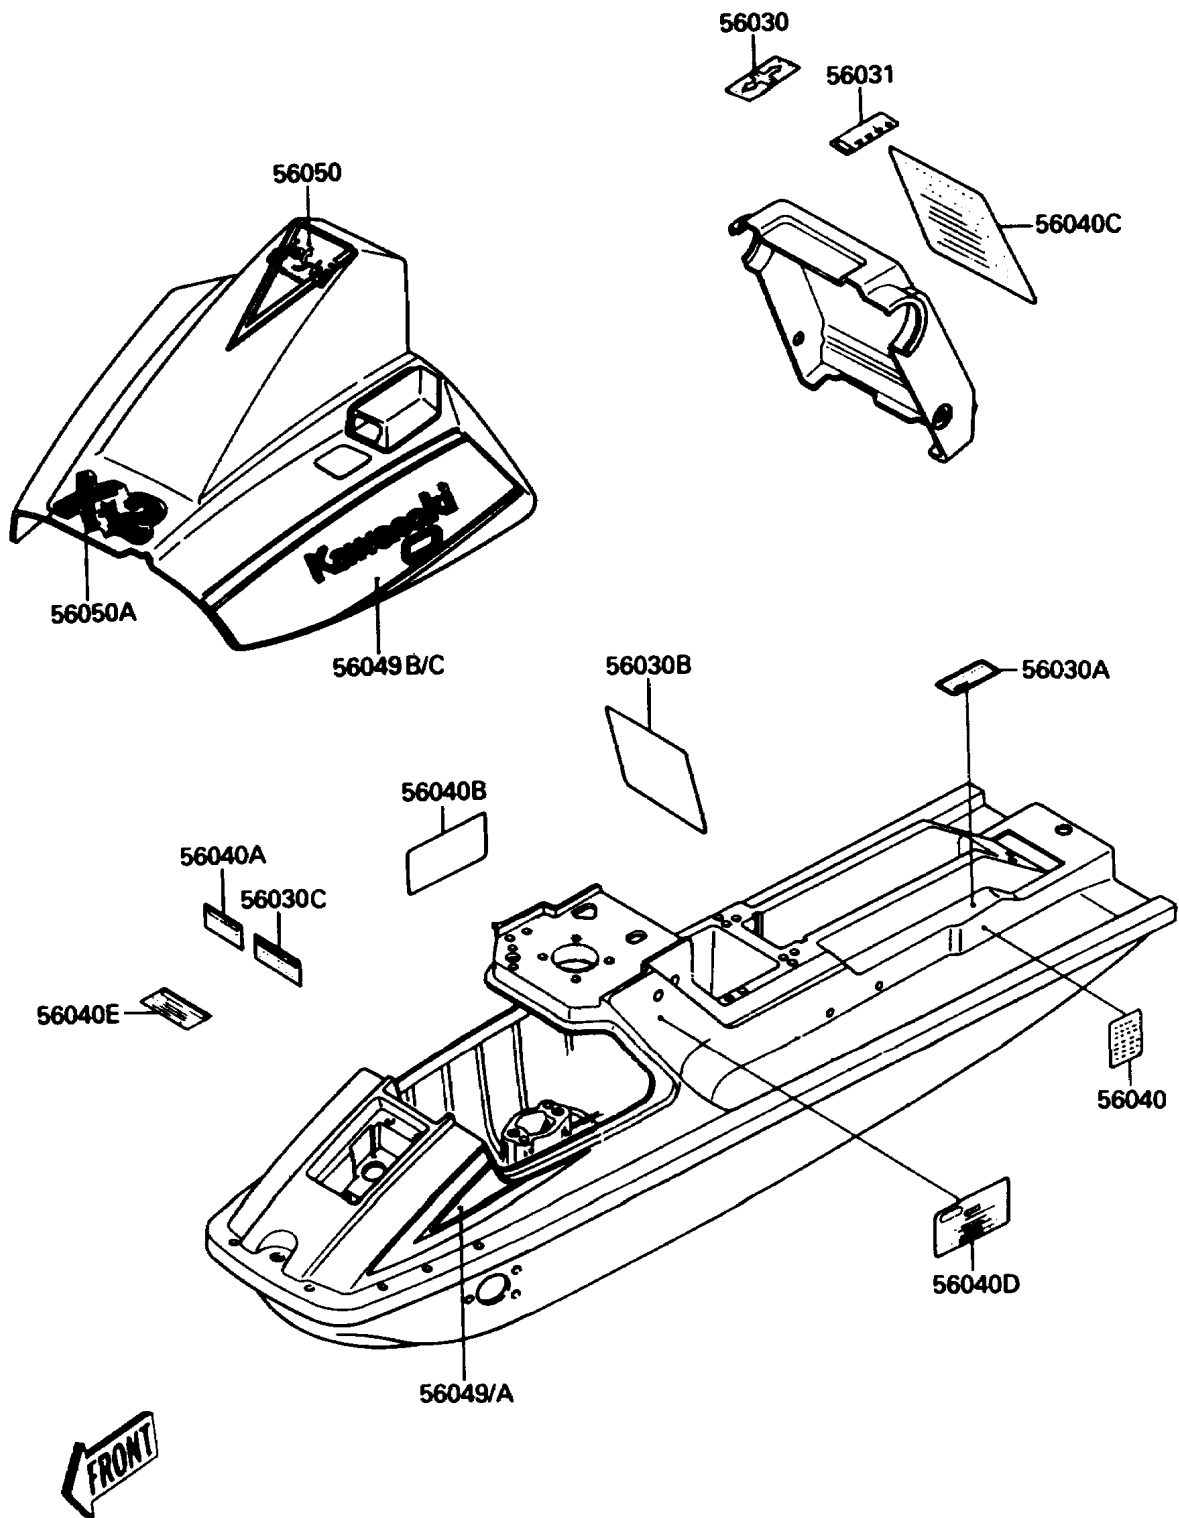

1990 X2 PARTS DIAGRAM

Labels(A5)

F3183A

1990 X2 PARTS LIST

Labels(A5)

ITEM NAME	PART NUMBER	QUANTITY
LABEL,FUEL (Ref # 56030)	56030-3719	1
LABEL,FIRE EXTINGUISHER (Ref # 56030A)	56030-3720	1
LABEL,LAUNCHING (Ref # 56030B)	56030-3723	1
LABEL,OIL RECOMMENDED (Ref # 56030C)	56030-3761	1
LABEL-MANUAL,NOZZLE-TILT (Ref # 56031)	56031-3708	1
LABEL-WARNING,JET PUMP (Ref # 56040)	56040-3798	1
LABEL-WARNING,FUEL (Ref # 56040A)	56040-3802	1
LABEL-WARNING,IMPORTANT SAFETY (Ref # 56040B)	56040-3817	1
LABEL-WARNING,IMPORTANT SAFETY (Ref # 56040C)	56040-3818	1
LABEL-WARNING,MAINTENANCE (Ref # 56040D)	56040-3823	1
LABEL-WARNING,BREAK IN (Ref # 56040E)	56040-3824	1
PATTERN,DECK,LH (Ref # 56049)	56049-1329	1
PATTERN,DECK,RH (Ref # 56049A)	56049-1330	1
PATTERN,ENGINE HOOD,LH (Ref # 56049B)	56049-1331	1
PATTERN,ENGINE HOOD,RH (Ref # 56049C)	56049-1332	1
MARK,JET SKI (Ref # 56050)	56050-1429	1
MARK,X-2 (Ref # 56050A)	56050-1430	1