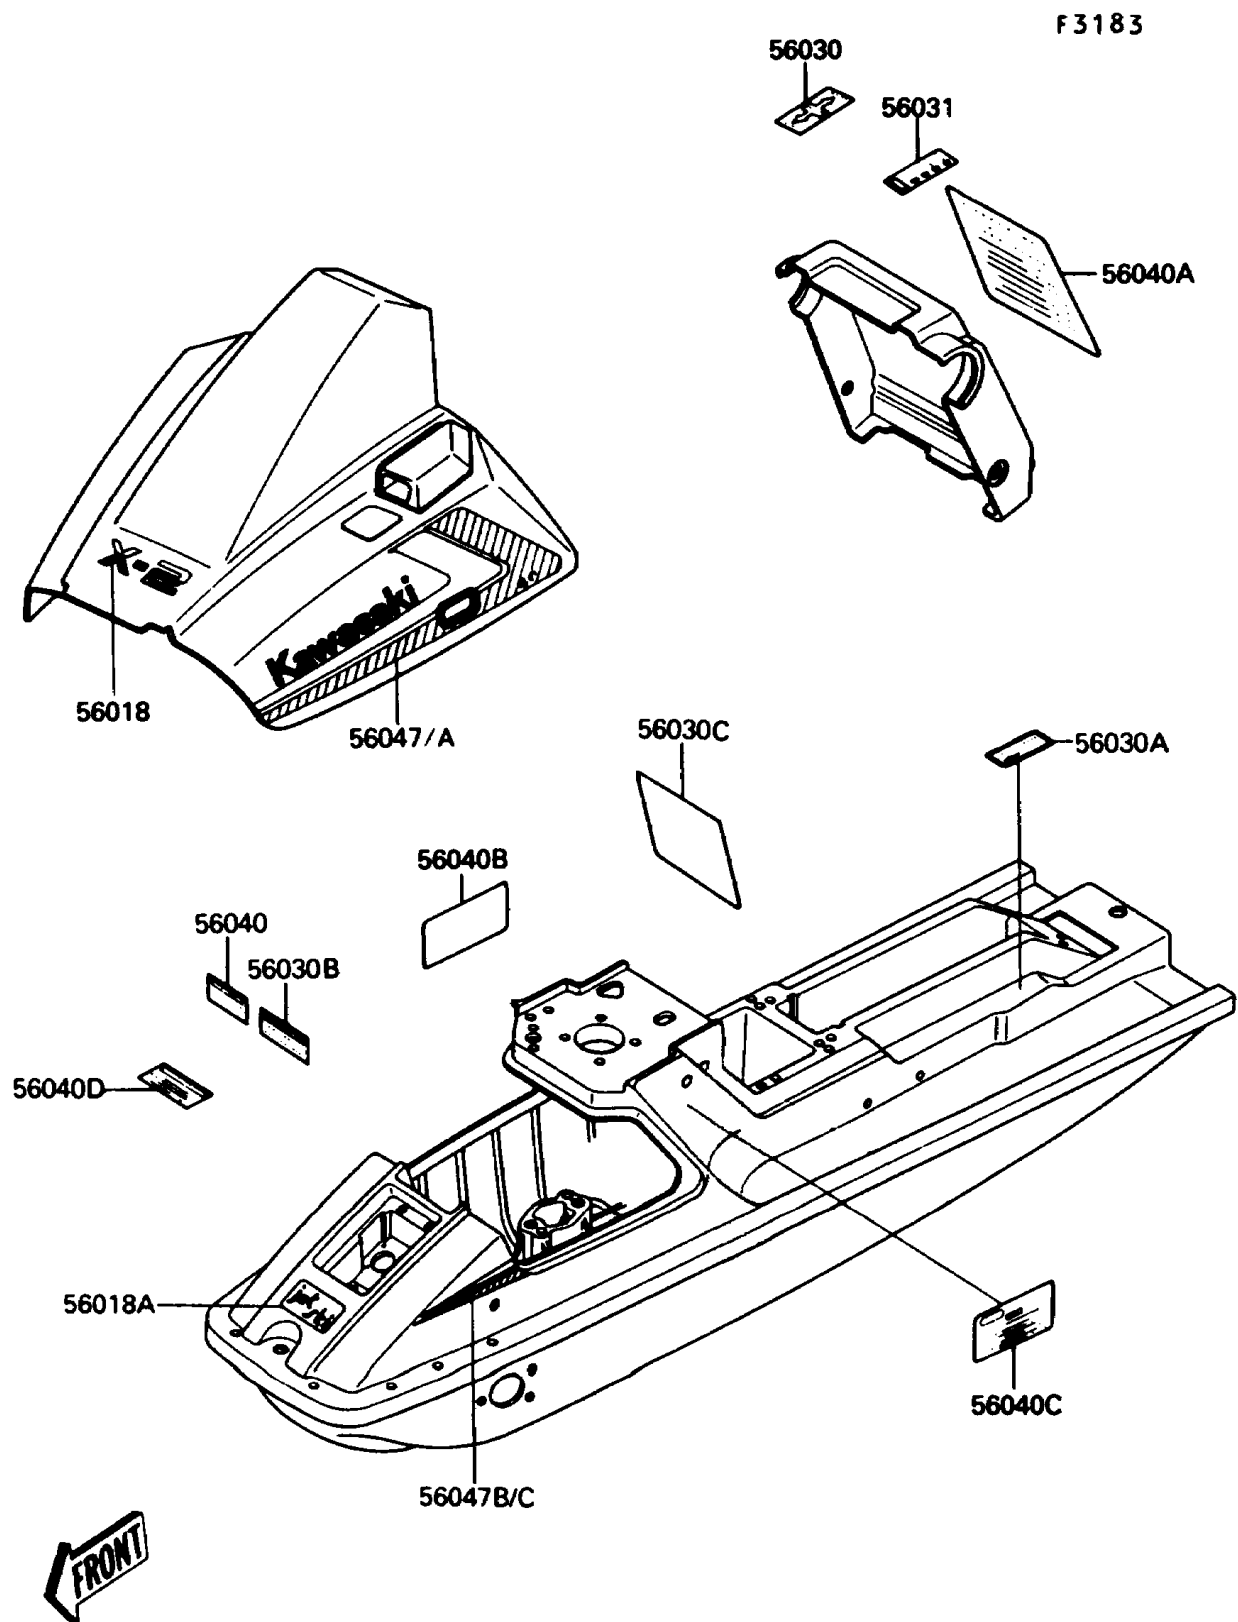

1989 X2 PARTS DIAGRAM

Labels(A4)

1989 X2 PARTS LIST

Labels(A4)

ITEM NAME	PART NUMBER	QUANTITY
MARK,ENGINE HOOD,TOP (Ref # 56018)	56018-1995	1
MARK,HULL DECK,TOP (Ref # 56018A)	56018-1996	1
LABEL,FUEL (Ref # 56030)	56030-3719	1
LABEL,FIRE EXTINGUISHER (Ref # 56030A)	56030-3720	1
LABEL,OIL (Ref # 56030B)	56030-3721	1
LABEL,LAUNCHING (Ref # 56030C)	56030-3723	1
LABEL-MANUAL,NOZZLE-TILT (Ref # 56031)	56031-3708	1
LABEL-WARNING,FUEL (Ref # 56040)	56040-3712	1
LABEL-WARNING,SAFETY (Ref # 56040A)	56040-3713	1
LABEL-WARNING,CAUTION (Ref # 56040B)	56040-3715	1
LABEL-WARNING,SAFETY (Ref # 56040C)	56040-3737	1
LABEL-WARNING,BREAK-IN (Ref # 56040D)	56040-3738	1
PATTERN,ENGINE HOOD,LH (Ref # 56047)	56047-1543	1
PATTERN,ENGINE HOOD,RH (Ref # 56047A)	56047-1544	1
PATTERN,HULL DECK,LH (Ref # 56047B)	56047-1545	1
PATTERN,HULL DECK,RH (Ref # 56047C)	56047-1546	1