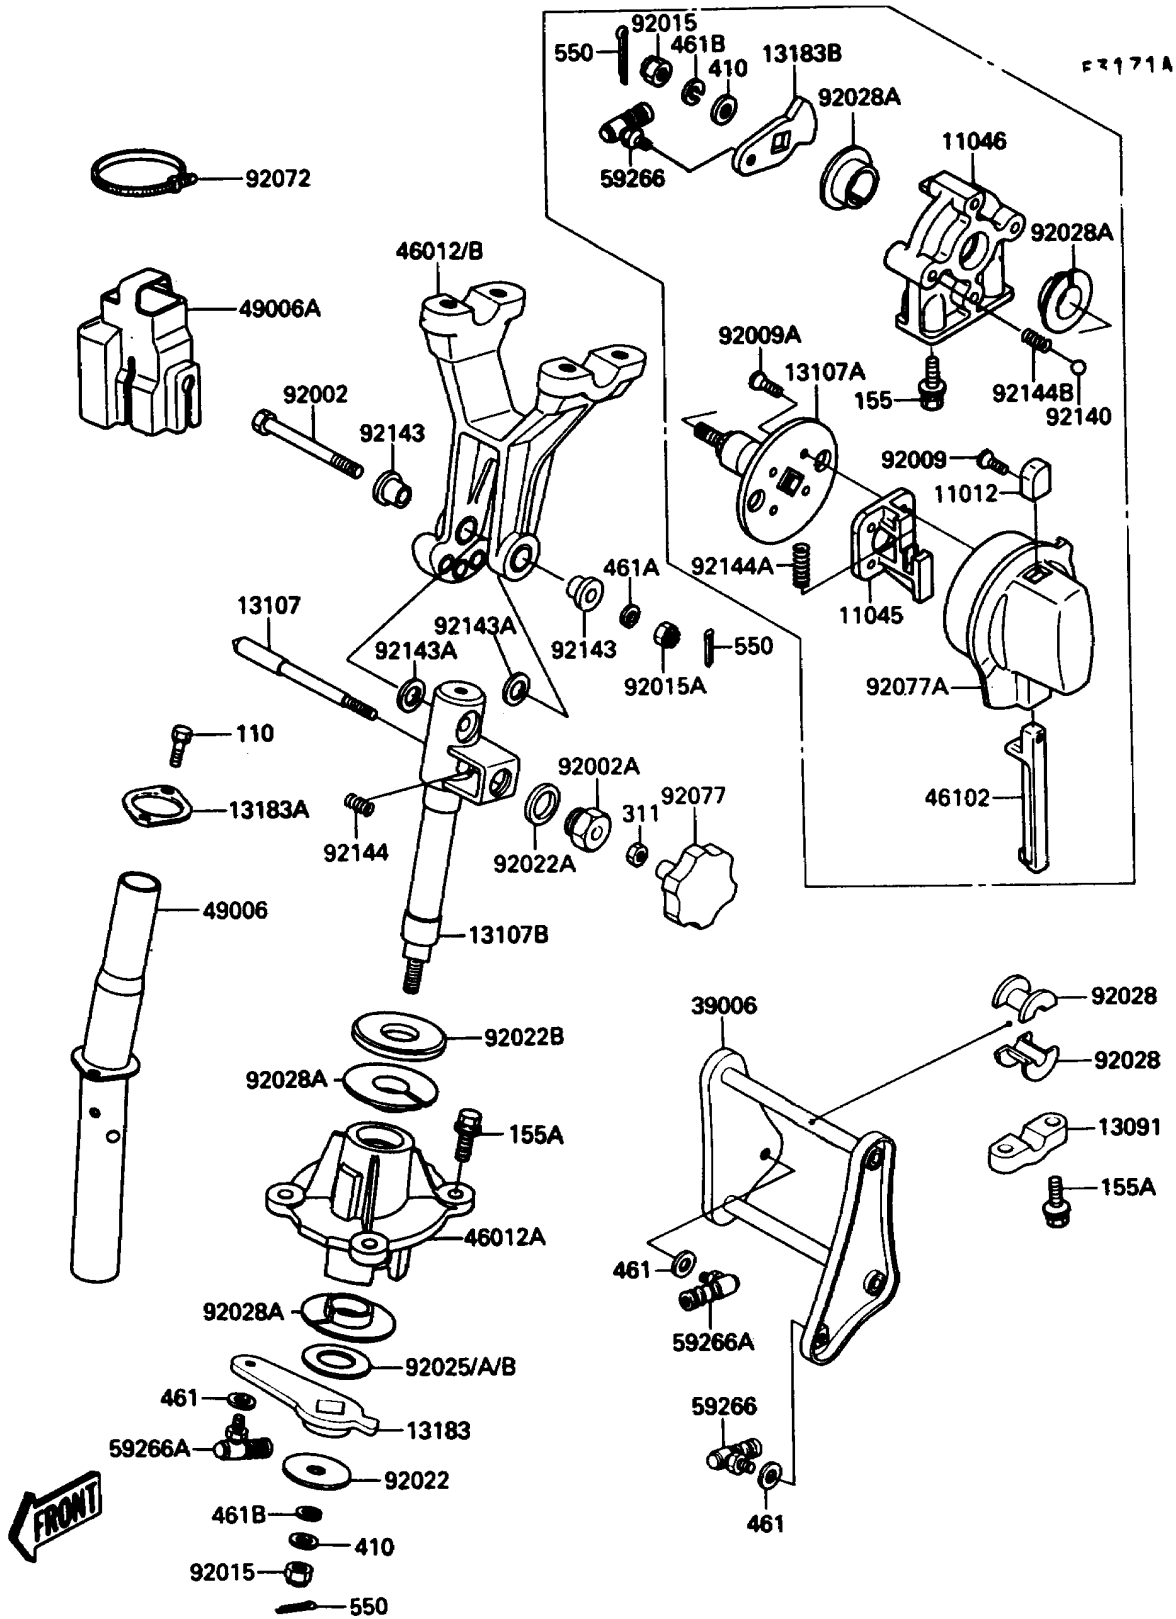

1990 X2 PARTS DIAGRAM

Handle Pole

1990 X2 PARTS LIST

Handle Pole

ITEM NAME	PART NUMBER	QUANTITY
CAP,TILT NOZZLE (Ref # 11012)	11012-3716	1
BRACKET,TILT KNOB (Ref # 11045)	11045-3753	1
BRACKET,TILT NOZZLE (Ref # 11046)	11046-3848	1
HOLDER,STEERING ARM (Ref # 13091)	13091-3708	1
SHAFT,STEERING ADJUST (Ref # 13107)	13107-3706	1
SHAFT,TILT NOZZLE (Ref # 13107A)	13107-3711	1
SHAFT,STEERING (Ref # 13107B)	13107-3717	1
PLATE,STEERING (Ref # 13183)	13169-3710	1
PLATE,T=2MM (Ref # 13183A)	13169-3712	1
PLATE (Ref # 13183B)	13183-3725	1
ARM-STRG (Ref # 39006)	39006-3701	1
HOLDER-HANDLE,H=75MM (Ref # 46012)	46012-3702	1
HOLDER-HANDLE (Ref # 46012A)	46012-3703	1
HOLDER-HANDLE,H=115MM (Ref # 46012B)	46012-3709	1
ROD,TILT NOZZLE KNOB (Ref # 46102)	46102-3708	1
BOOT,CABLE&HARNESS (Ref # 49006)	49006-3705	1
BOOT,HANDLE HOLDER (Ref # 49006A)	49006-3707	1
JOINT-BALL (Ref # 59266)	59266-3701	1
JOINT-BALL (Ref # 59266A)	59266-3705	1
BOLT,8X73.5 (Ref # 92002)	92002-3733	1
BOLT,16X10 (Ref # 92002A)	92002-3734	1
SCREW,3X8 (Ref # 92009)	92009-3731	1
SCREW,5X16 (Ref # 92009A)	92009-3732	1
NUT,CASTLE,10MM (Ref # 92015)	92015-3718	1
NUT,CASTLE,8MM (Ref # 92015A)	92015-3719	1
WASHER,10.5X40X4 (Ref # 92022)	92022-3724	1
WASHER,16.5X26X4 (Ref # 92022A)	92022-3727	1
WASHER (Ref # 92022B)	92022-3757	1
SHIM,21X40X0.3 (Ref # 92025)	92025-3712	1