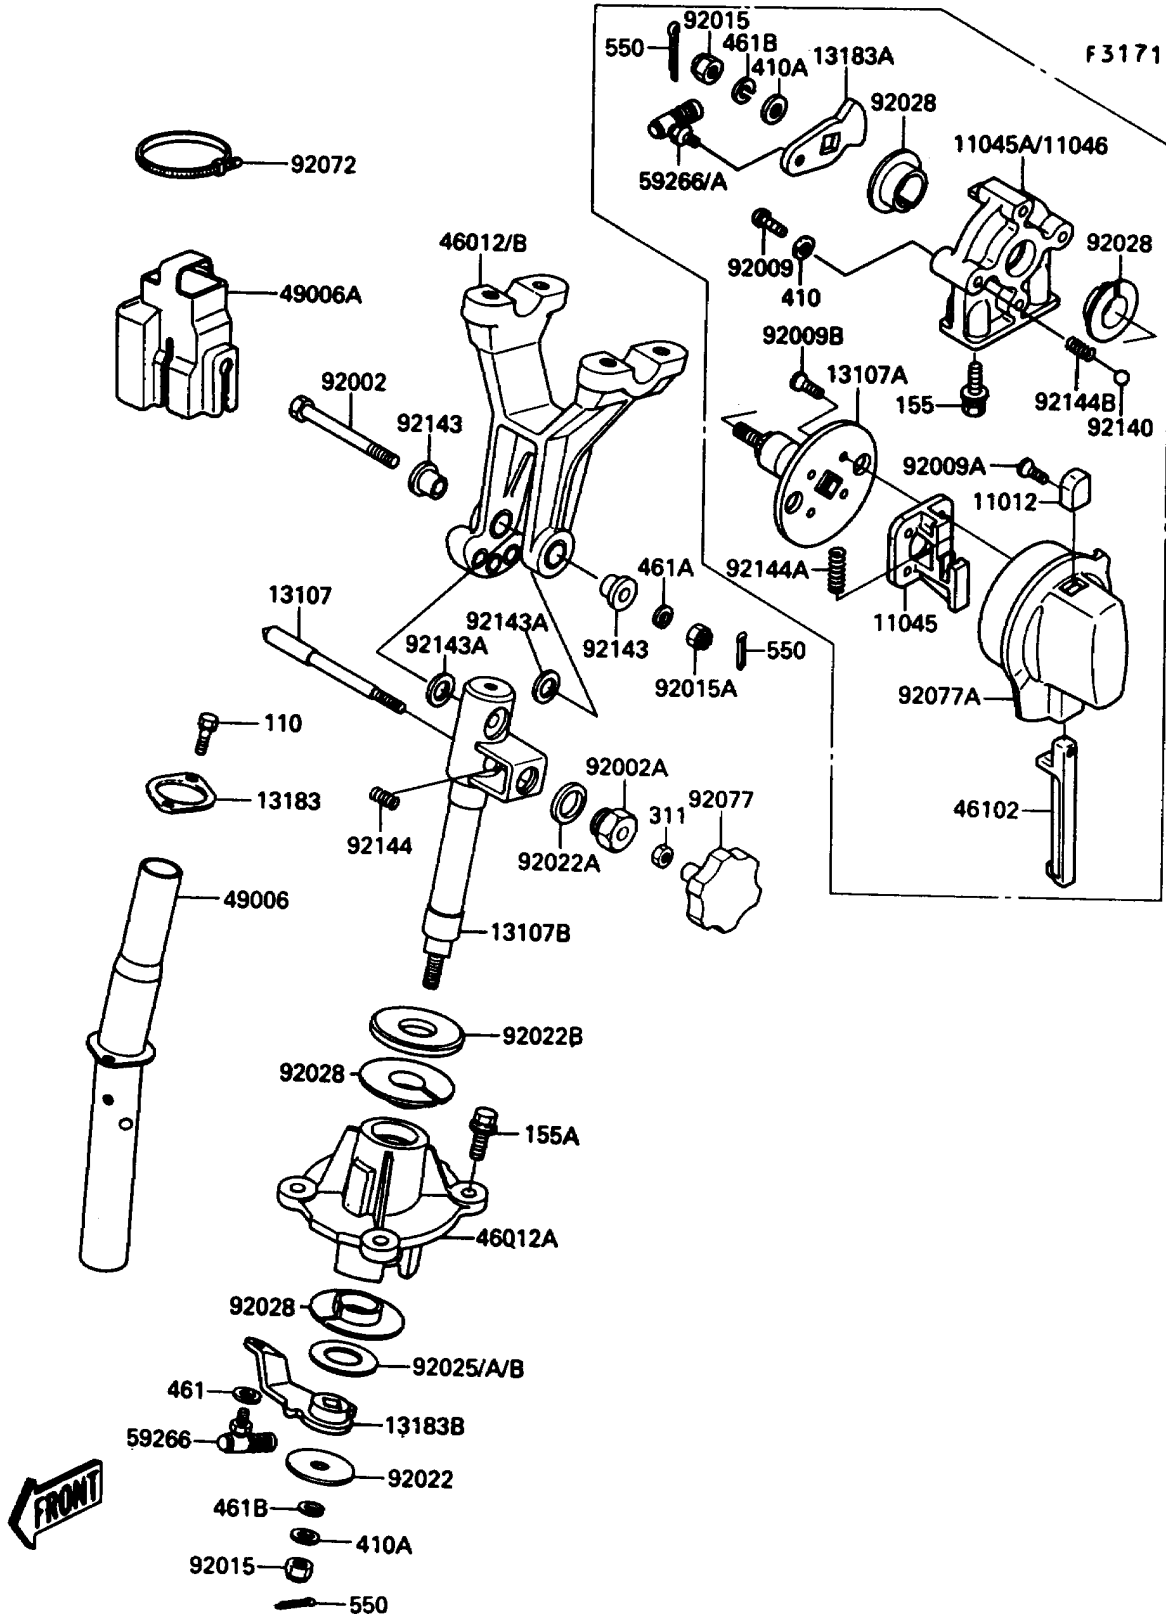

1989 X2 PARTS DIAGRAM

Handle Pole