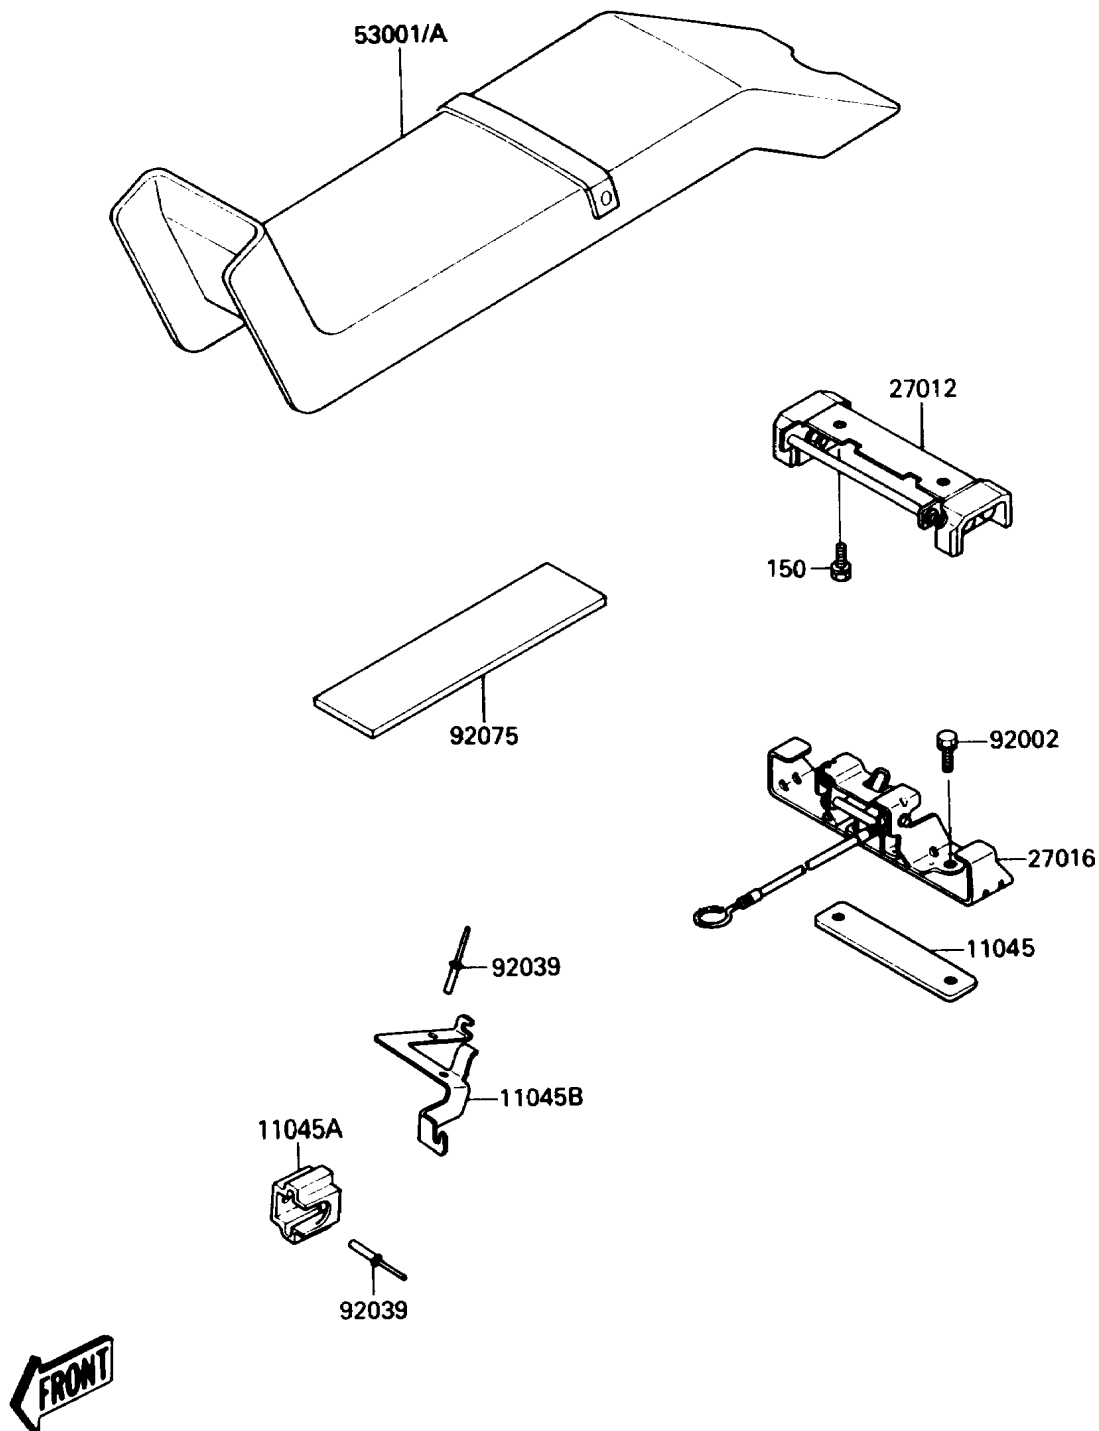

## 1990 X2 PARTS DIAGRAM

Seat

F3146

## 1990 X2 PARTS LIST

Seat

ITEM NAME	PART NUMBER	QUANTITY
BOLT-WS,6X14 (Ref # 150)	150R0614	1
BRACKET,SEAT LOCK (Ref # 11045)	11045-3704	1
BRACKET,SEAT HOOK GUIDE (Ref # 11045A)	11045-3737	1
BRACKET,SEAT LOCK CABLE GUIDE (Ref # 11045B)	11045-3756	1
HOOK,SEAT LOCK (Ref # 27012)	27012-3709	1
LOCK-ASSY,SEAT (Ref # 27016)	27016-3707	1
SEAT-ASSY,BLUE (Ref # 53001)	53001-3704-ME	1
BOLT,6X25 (Ref # 92002)	92002-3775	1
RIVET (Ref # 92039)	92039-3701	1
DAMPER (Ref # 92075)	92075-3723	1