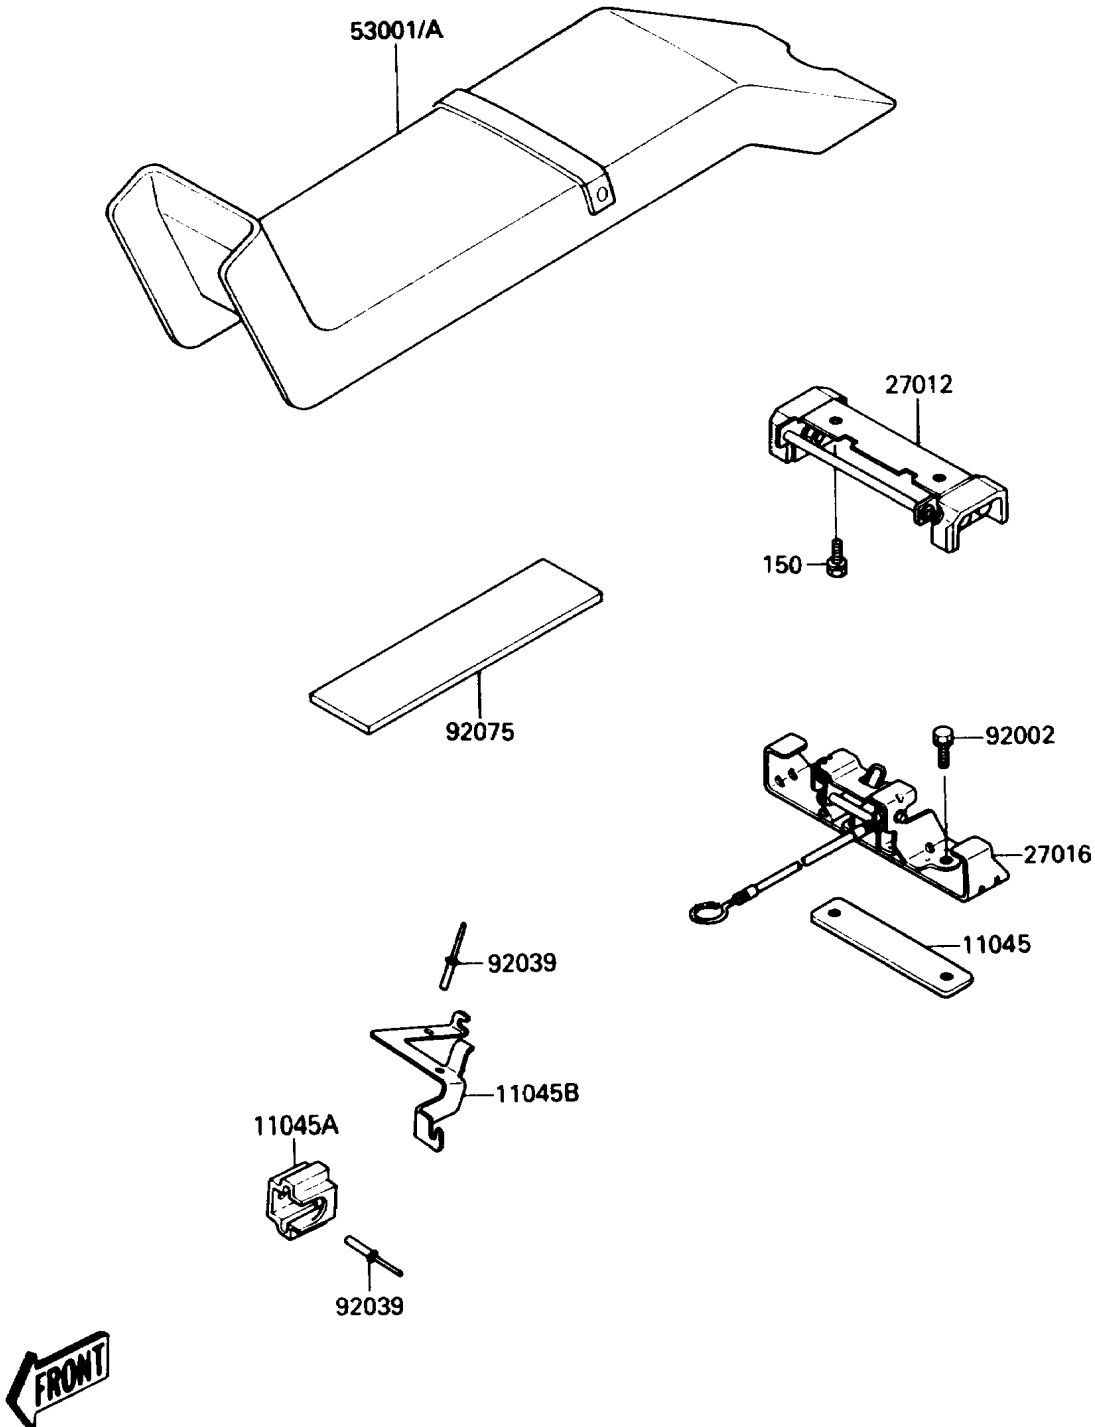

## 1989 X2 PARTS DIAGRAM

Seat

F3146

## 1989 X2 PARTS LIST

Seat

ITEM NAME	PART NUMBER	QUANTITY
BOLT-WS,6X14 (Ref # 150)	150R0614	1
BRACKET,SEAT LOCK (Ref # 11045)	11045-3704	1
BRACKET,SEAT HOOK GUIDE (Ref # 11045A)	11045-3737	1
BRACKET,SEAT LOCK CABLE GUIDE (Ref # 11045B)	11045-3756	1
HOOK,SEAT LOCK (Ref # 27012)	27012-3709	1
LOCK-ASSY,SEAT (Ref # 27016)	27016-3707	1
SEAT-ASSY,BLUE (Ref # 53001A)	53001-3704-NF	1
BOLT,6X25 (Ref # 92002)	92002-3775	1
RIVET (Ref # 92039)	92039-3701	1
DAMPER (Ref # 92075)	92075-3723	1