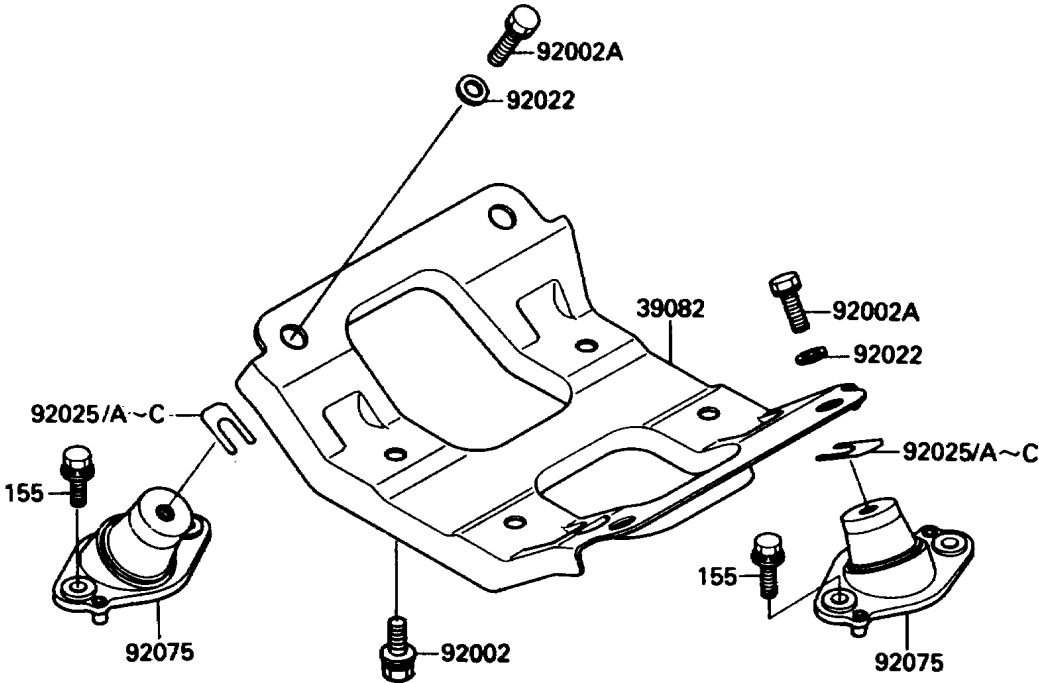

## 1989 X2 PARTS DIAGRAM

Engine Mount

F3144

## 1989 X2 PARTS LIST

Engine Mount

ITEM NAME	PART NUMBER	QUANTITY
BOLT-WSP-SMALL,8X20 (Ref # 155)	155R0820	1
MOUNT-ENGINE (Ref # 39082)	39082-3705	1
BOLT,10X25 (Ref # 92002)	92002-3765	1
BOLT,10X25 (Ref # 92002A)	92002-3770	1
WASHER,32X10.5X4 (Ref # 92022)	92022-3023	1
SHIM,T=0.3MM (Ref # 92025)	92025-3705	1
SHIM,T=0.5MM (Ref # 92025A)	92025-3706	1
SHIM,T=1.0MM (Ref # 92025B)	92025-3707	1
SHIM,T=1.5MM (Ref # 92025C)	92025-3708	1
DAMPER,ENGINE MOUNT (Ref # 92075)	92075-3724	1