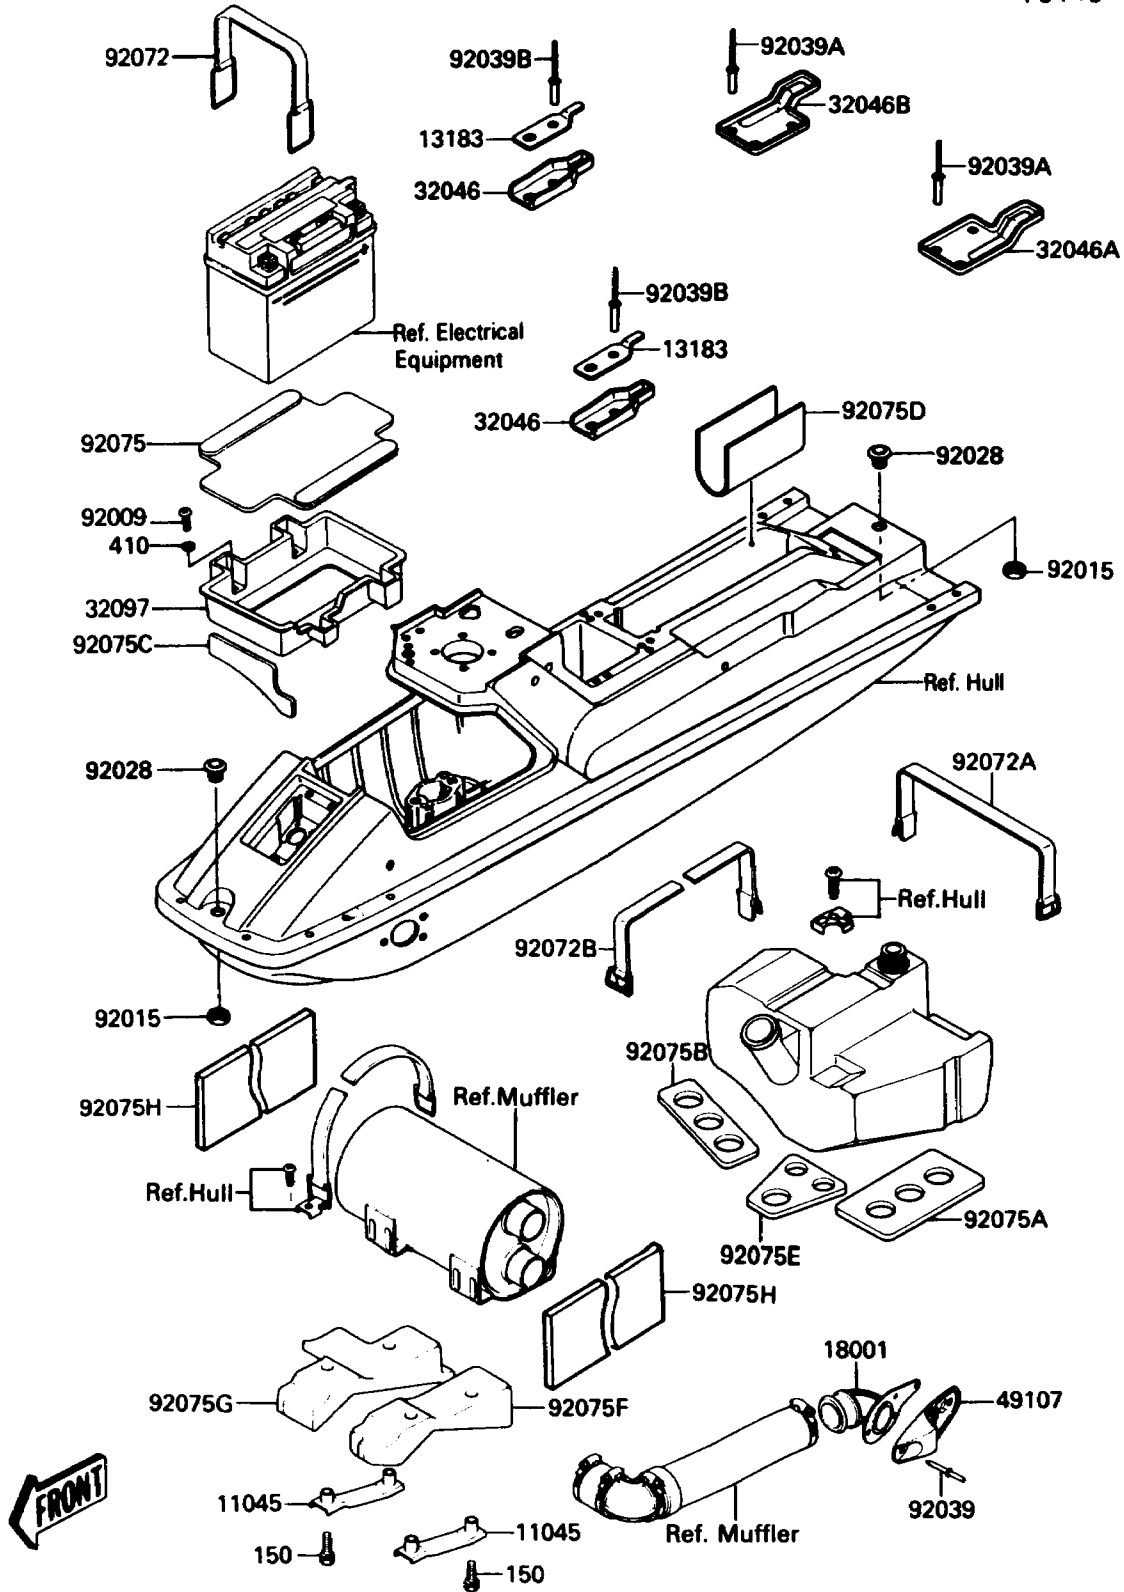

1990 X2 PARTS DIAGRAM

Hull Fittings

F 3143

1990 X2 PARTS LIST

Hull Fittings

ITEM NAME	PART NUMBER	QUANTITY
BOLT-WS,6X22 (Ref # 150)	150R0622	1
WASHER-PLAIN-SMALL,6MM (Ref # 410)	410S0600	1
BRACKET,WATER MUFFLER (Ref # 11045)	11045-3763	1
PLATE,SEAT,FR (Ref # 13183)	13183-3721	1
MUFFLER,TAIL (Ref # 18001)	18001-3719	1
BRACKET-SEAT,FR (Ref # 32046)	32046-3704	1
BRACKET-SEAT,CNT,LH (Ref # 32046A)	32046-3705	1
BRACKET-SEAT,CNT,RH (Ref # 32046B)	32046-3706	1
CASE-BATTERY (Ref # 32097)	32097-3702	1
COVER-EXHAUST PIPE (Ref # 49107)	49107-3703	1
SCREW,TAPPING (Ref # 92009)	92011-561	1
NUT (Ref # 92015)	92015-3779	1
BUSHING (Ref # 92028)	92028-3734	1
RIVET (Ref # 92039)	92039-3002	1
RIVET (Ref # 92039A)	92039-3714	1
RIVET (Ref # 92039B)	92039-3730	1
BAND,BATTERY,L=366 (Ref # 92072)	92072-3706	1
BAND,L=544 (Ref # 92072A)	92072-3709	1
BAND,L=479 (Ref # 92072B)	92072-3712	1
DAMPER,BATTERY (Ref # 92075)	92075-3714	1
DAMPER,FUEL TANK,LH (Ref # 92075A)	92075-3727	1
DAMPER,FUEL TANK,RH (Ref # 92075B)	92075-3729	1
DAMPER,FUEL TANK (Ref # 92075C)	92075-3738	1
DAMPER,FIRE EXTINGUISHER (Ref # 92075D)	92075-3750	1
DAMPER,FUEL TANK (Ref # 92075E)	92075-3751	1
DAMPER,WATER MUFFLER,LH (Ref # 92075F)	92075-3761	1
DAMPER,WATER MUFFLER,RH (Ref # 92075G)	92075-3762	1
DAMPER,MUFFLER (Ref # 92075H)	92075-522	1