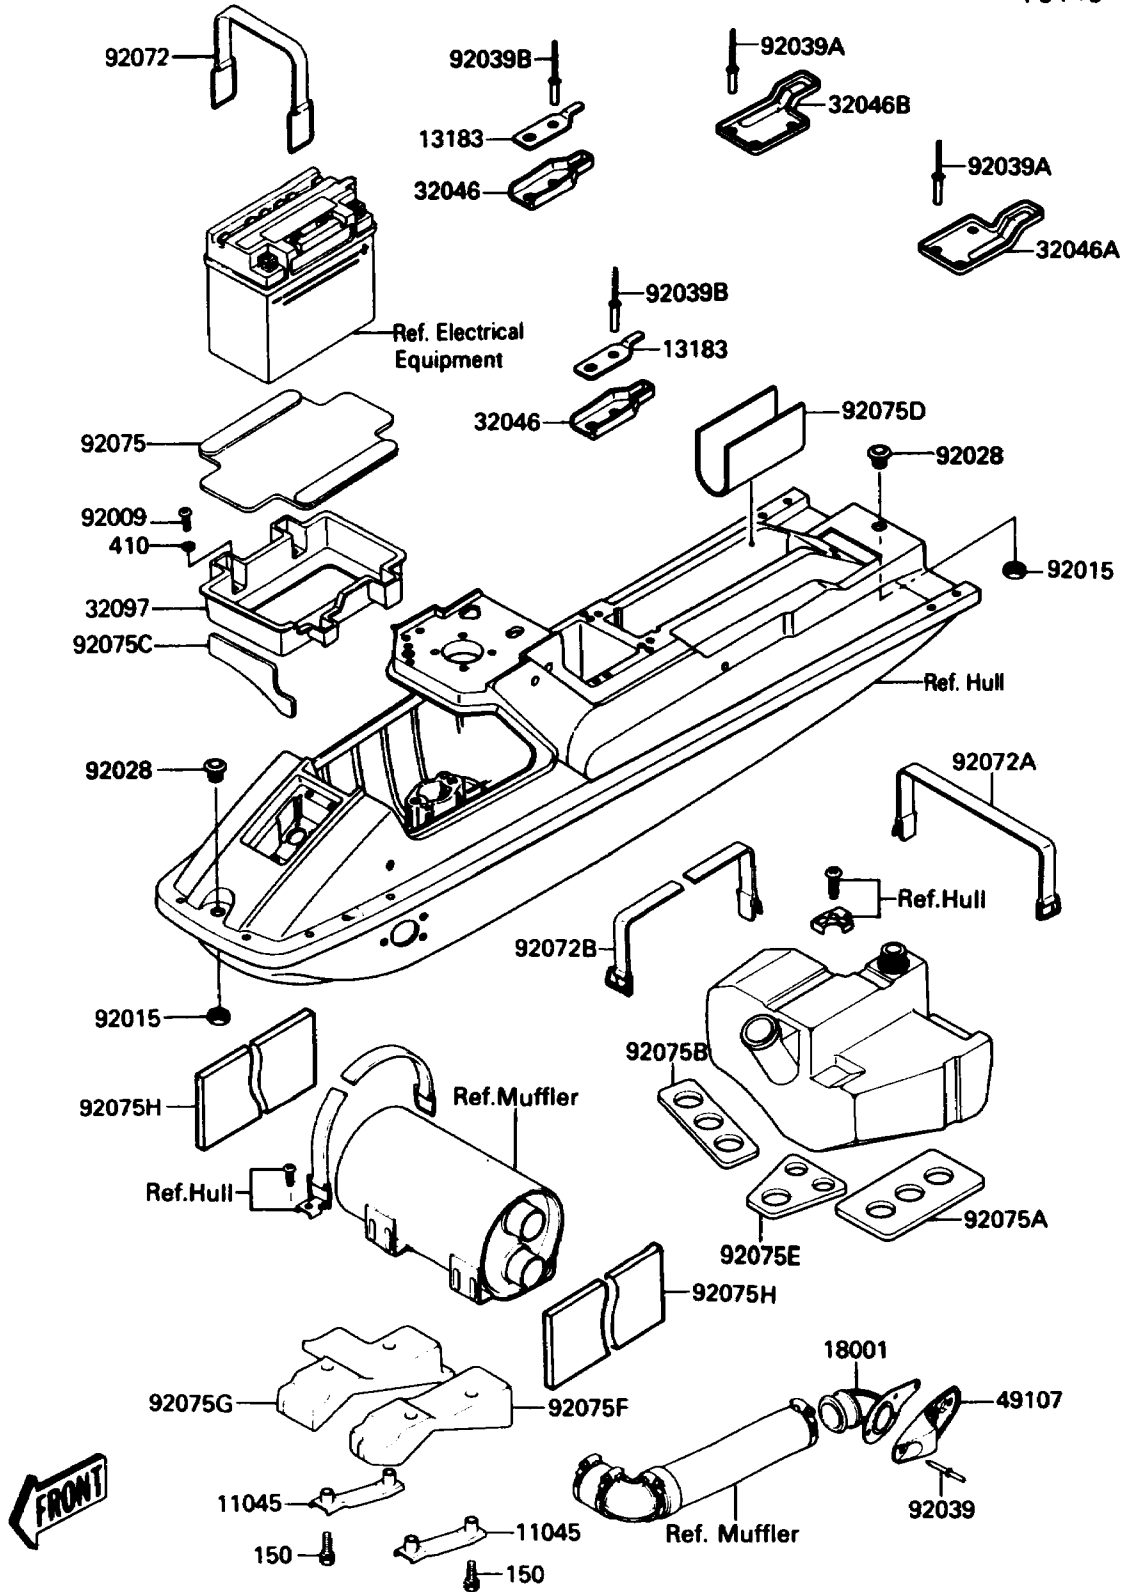

1989 X2 PARTS DIAGRAM

Hull Fittings

F 3143

1989 X2 PARTS LIST

Hull Fittings

ITEM NAME	PART NUMBER	QUANTITY
BOLT-WS,6X22 (Ref # 150)	150R0622	1
WASHER-PLAIN-SMALL,6MM (Ref # 410)	410S0600	1
BRACKET,WATER MUFFLER (Ref # 11045)	11045-3763	1
PLATE,SEAT,FR (Ref # 13183)	13183-3721	1
MUFFLER,TAIL (Ref # 18001)	18001-3719	1
BRACKET-SEAT,FR (Ref # 32046)	32046-3704	1
BRACKET-SEAT,CNT,LH (Ref # 32046A)	32046-3705	1
BRACKET-SEAT,CNT,RH (Ref # 32046B)	32046-3706	1
CASE-BATTERY (Ref # 32097)	32097-3702	1
COVER-EXHAUST PIPE (Ref # 49107)	49107-3703	1
SCREW,TAPPING (Ref # 92009)	92011-561	1
NUT (Ref # 92015)	92015-3779	1
BUSHING (Ref # 92028)	92028-3734	1
RIVET (Ref # 92039)	92039-3002	1
RIVET (Ref # 92039A)	92039-3714	1
RIVET (Ref # 92039B)	92039-3730	1
BAND,BATTERY,L=366 (Ref # 92072)	92072-3706	1
BAND,L=544 (Ref # 92072A)	92072-3709	1
BAND,L=479 (Ref # 92072B)	92072-3712	1
DAMPER,BATTERY (Ref # 92075)	92075-3714	1
DAMPER,FUEL TANK,LH (Ref # 92075A)	92075-3727	1
DAMPER,FUEL TANK,RH (Ref # 92075B)	92075-3729	1
DAMPER,FUEL TANK (Ref # 92075C)	92075-3738	1
DAMPER,FIRE EXTINGUISHER (Ref # 92075D)	92075-3750	1
DAMPER,FUEL TANK (Ref # 92075E)	92075-3751	1
DAMPER,WATER MUFFLER,LH (Ref # 92075F)	92075-3761	1
DAMPER,WATER MUFFLER,RH (Ref # 92075G)	92075-3762	1
DAMPER,MUFFLER (Ref # 92075H)	92075-522	1