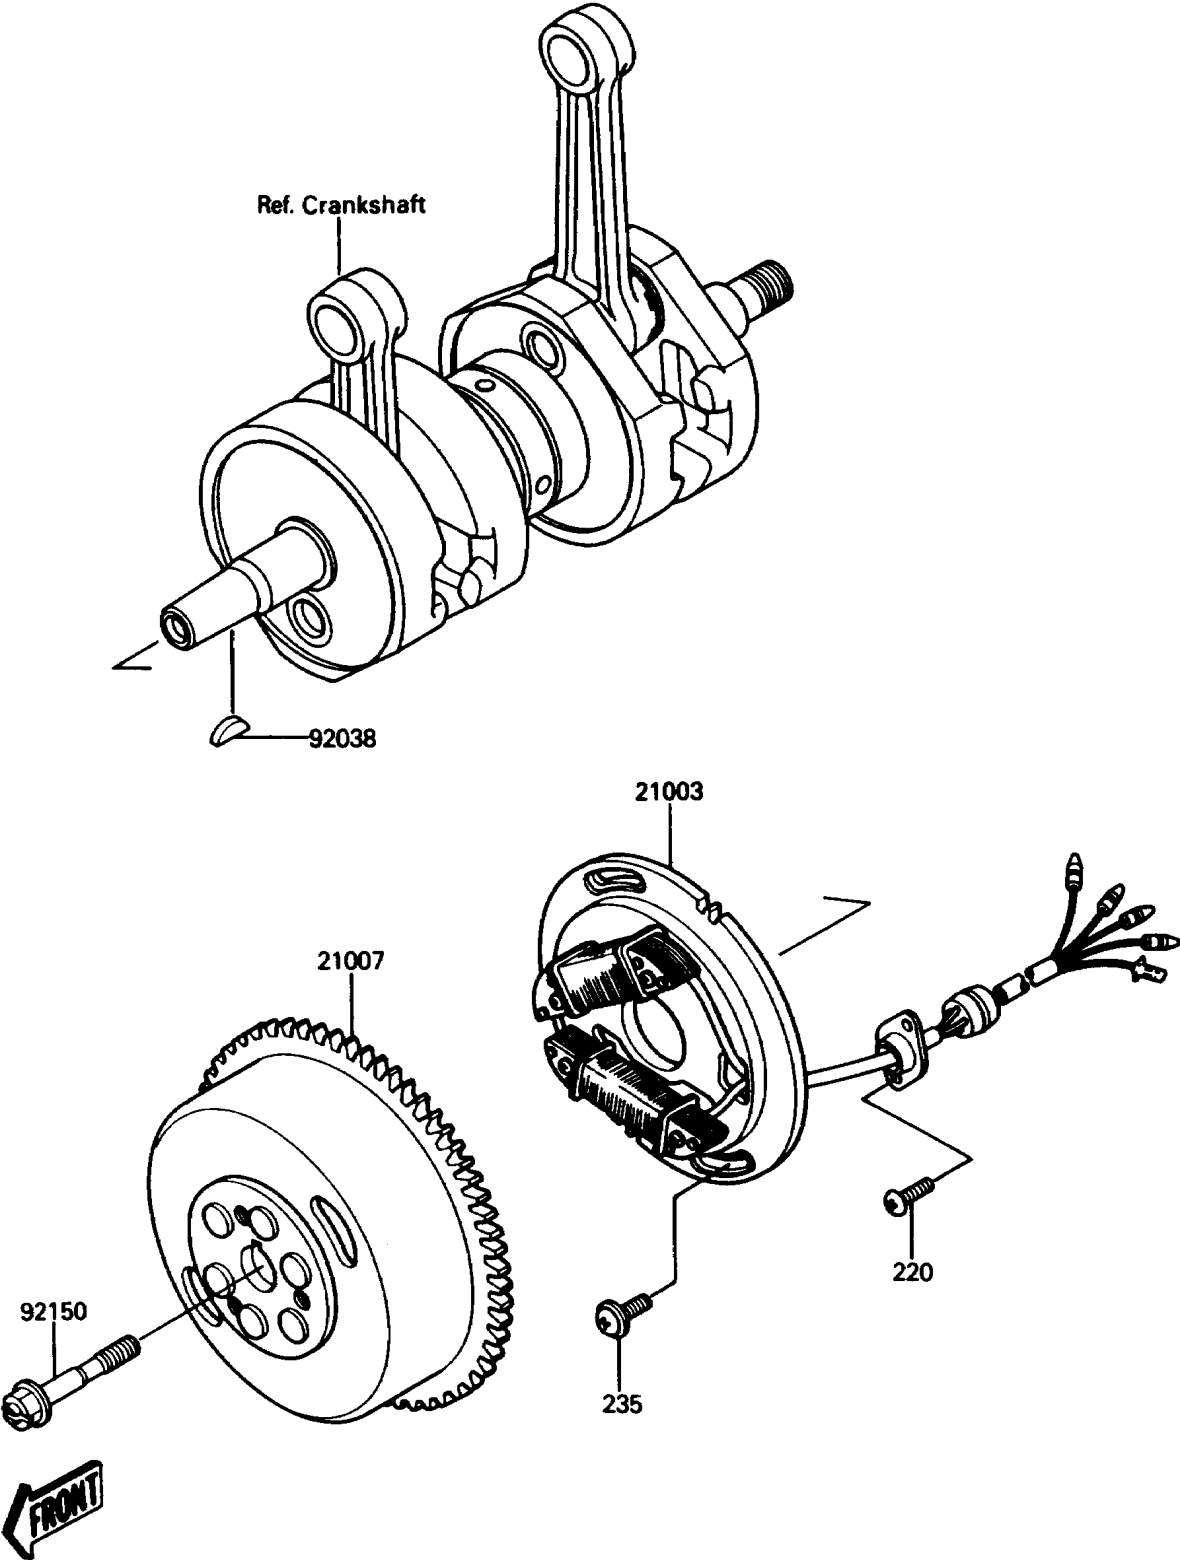

1990 X2 PARTS DIAGRAM

Generator

E-1810

1990 X2 PARTS LIST

Generator

ITEM NAME	PART NUMBER	QUANTITY
SCREW-PAN-CROS (Ref # 220)	220B0512	1
SCREW-PAN-WP-CROS (Ref # 235)	235B0616	1
STATOR (Ref # 21003)	21003-3707	1
ROTOR,MAGNETO (Ref # 21007)	21007-3702	1
KEY,WOODRUFF (Ref # 92038)	92038-001	1
BOLT,10X38 (Ref # 92150)	92150-3736	1