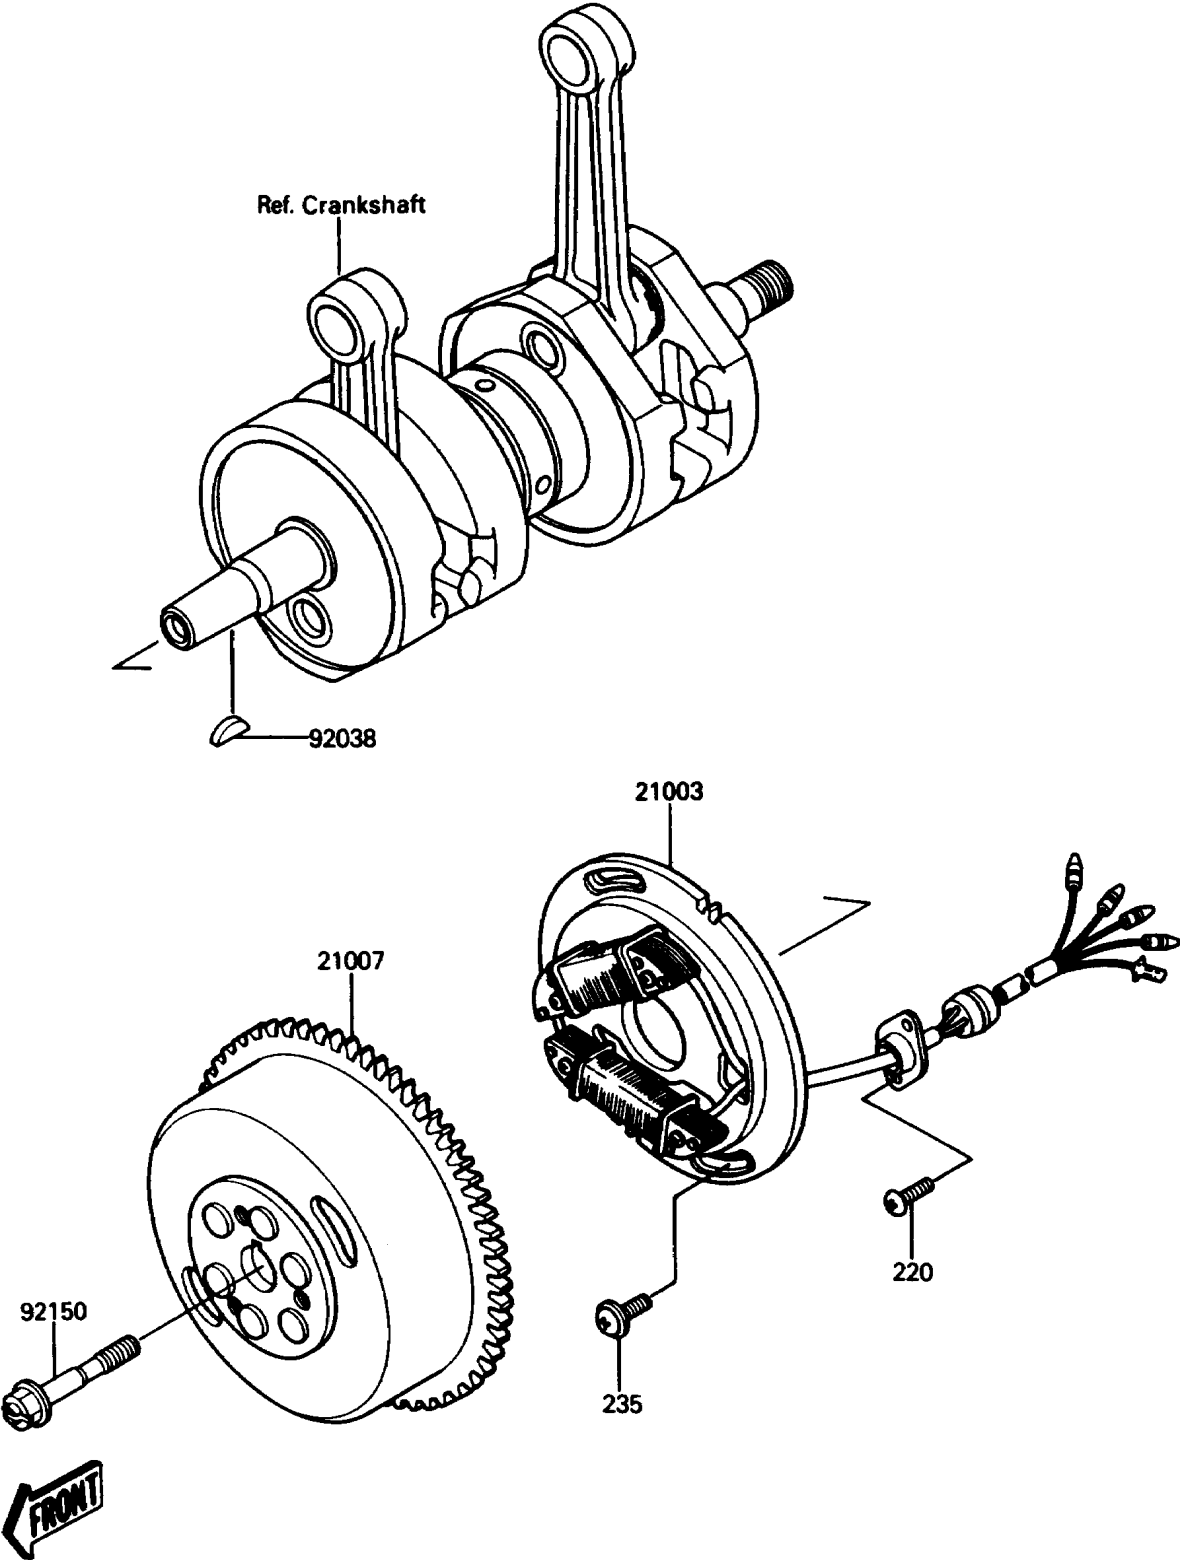

1989 X2 PARTS DIAGRAM

Generator

E-1810

1989 X2 PARTS LIST

Generator

ITEM NAME	PART NUMBER	QUANTITY
SCREW-PAN-CROS (Ref # 220)	220B0512	1
SCREW-PAN-WP-CROS (Ref # 235)	235B0616	1
STATOR (Ref # 21003)	21003-3707	1
ROTOR,MAGNETO (Ref # 21007)	21007-3702	1
KEY,WOODRUFF (Ref # 92038)	92038-001	1
BOLT,10X38 (Ref # 92150)	92150-3736	1