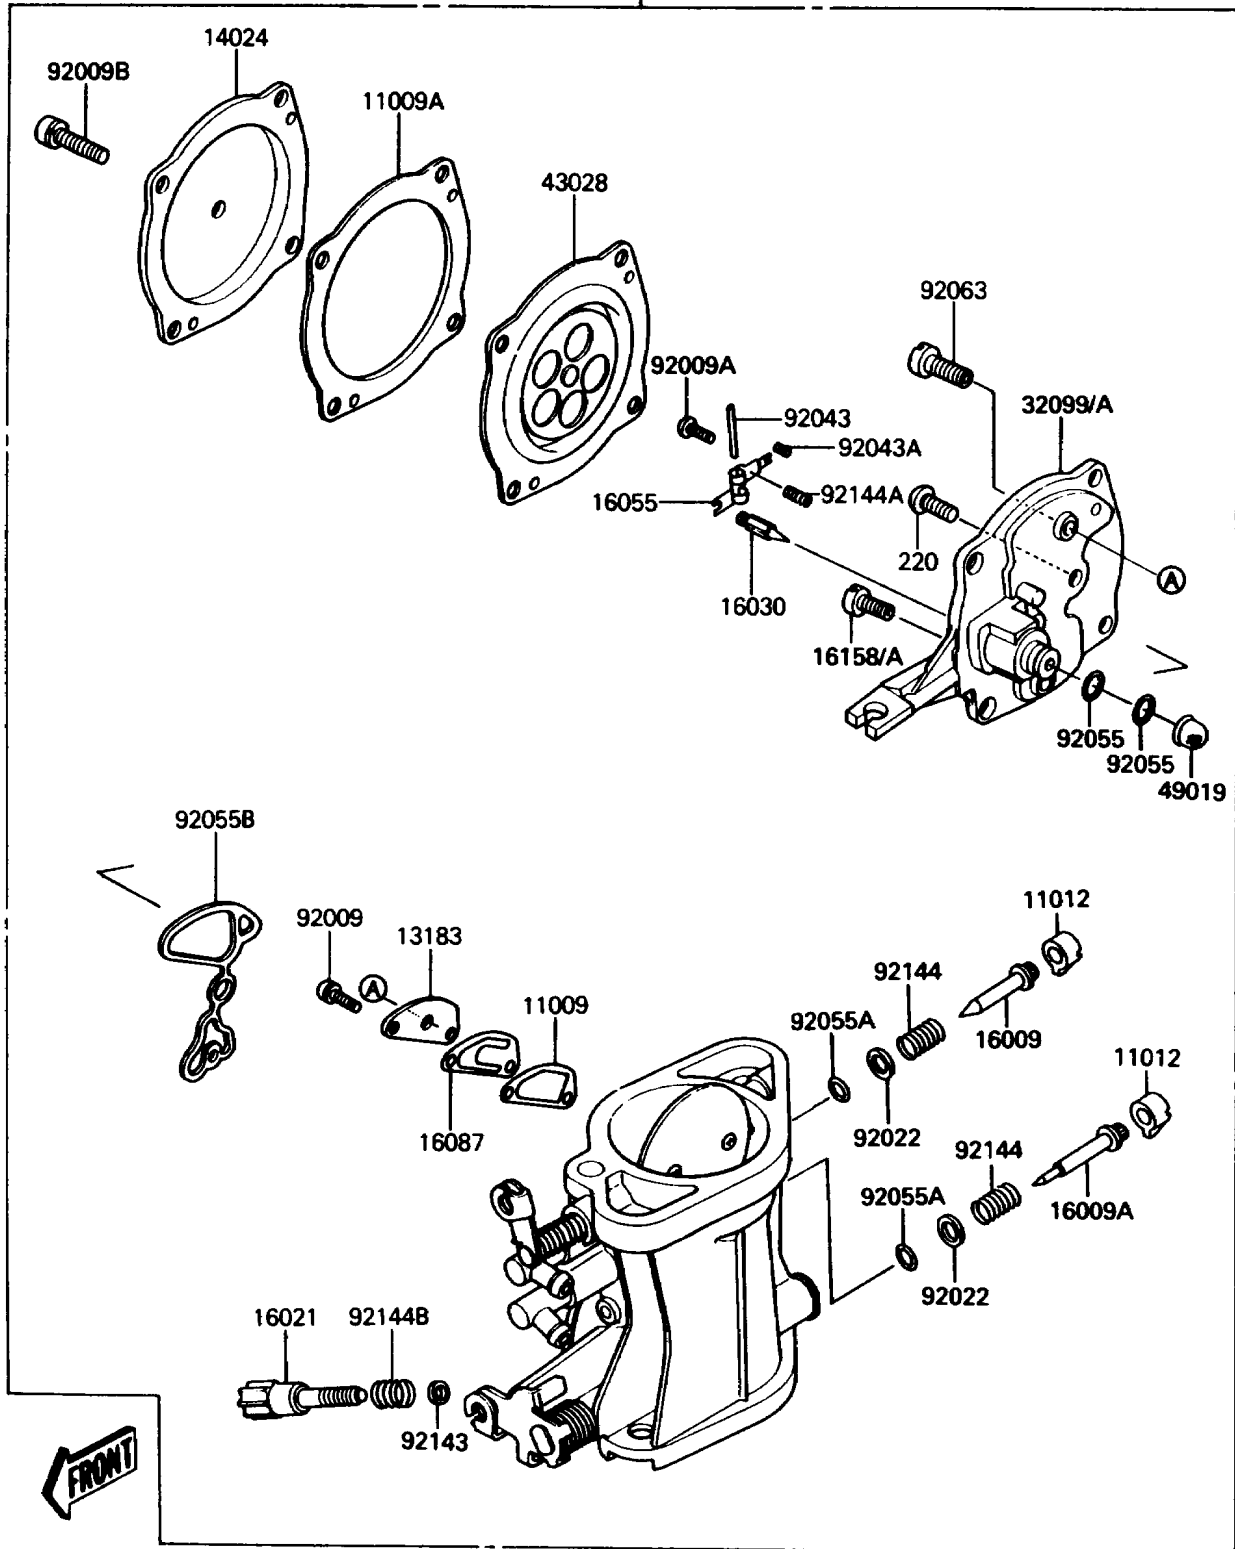

1990 X2 PARTS DIAGRAM

Carburetor

15001/A

E1611

1990 X2 PARTS LIST

Carburetor

ITEM NAME	PART NUMBER	QUANTITY
SCREW-PAN-CROS (Ref # 220)	220D0408	1
GASKET,CHOKE VALVE (Ref # 11009)	11009-3729	1
GASKET,DIAPHRAGM (Ref # 11009A)	11009-3730	1
CAP,JET NEEDLE (Ref # 11012)	11012-3727	1
PLATE (Ref # 13183)	13183-3707	1
COVER,CARBURETOR (Ref # 14024)	14024-3720	1
CARBURETOR-ASSY (Ref # 15001A)	15001-3749	1
NEEDLE-JET,HIGH SPEED (Ref # 16009)	16009-3705	1
NEEDLE-JET,LOW SPEED (Ref # 16009A)	16009-3706	1
SCREW-THROTTLE STOP (Ref # 16021)	16021-3702	1
VALVE-FLOAT (Ref # 16030)	16030-3701	1
ARM-FLOAT (Ref # 16055)	16055-3701	1
VALVE-CHECK (Ref # 16087)	16087-3702	1
JET-SLOW,#52 (Ref # 16158A)	16158-3703	1
CASE,CARBURETOR (Ref # 32099A)	32099-3743	1
DIAPHRAGM,CARBURETOR (Ref # 43028)	43028-3704	1
FILTER-FUEL,STRAINER (Ref # 49019)	49019-3707	1
SCREW,3X6 (Ref # 92009)	92009-3710	1
SCREW,3X6 (Ref # 92009A)	92009-3712	1
SCREW,4X16 (Ref # 92009B)	92009-3739	1
WASHER,ADJUST SCREW (Ref # 92022)	92022-3745	1
PIN,FLOAT (Ref # 92043)	92043-1209	1
PIN,THROTTLE STOP SCREW (Ref # 92043A)	92043-3712	1
RING-O (Ref # 92055)	92055-1246	1
RING-O,ADJUST SCREW (Ref # 92055A)	92055-3713	1
RING-O (Ref # 92055B)	92055-3720	1
JET-MAIN,2ND,#125 (Ref # 92063)	92063-1069	1
COLLAR,THROTTLE STOP SCREW (Ref # 92143)	92143-3709	1
SPRING,ADJUST SCREW (Ref # 92144)	92144-3704	1

1990 X2 PARTS LIST

Carburetor

ITEM NAME	PART NUMBER	QUANTITY
SPRING,FLOAT VALVE (Ref # 92144A)	92144-3705	1
SPRING,THROTTLE STOP SCREW (Ref # 92144B)	92144-3706	1