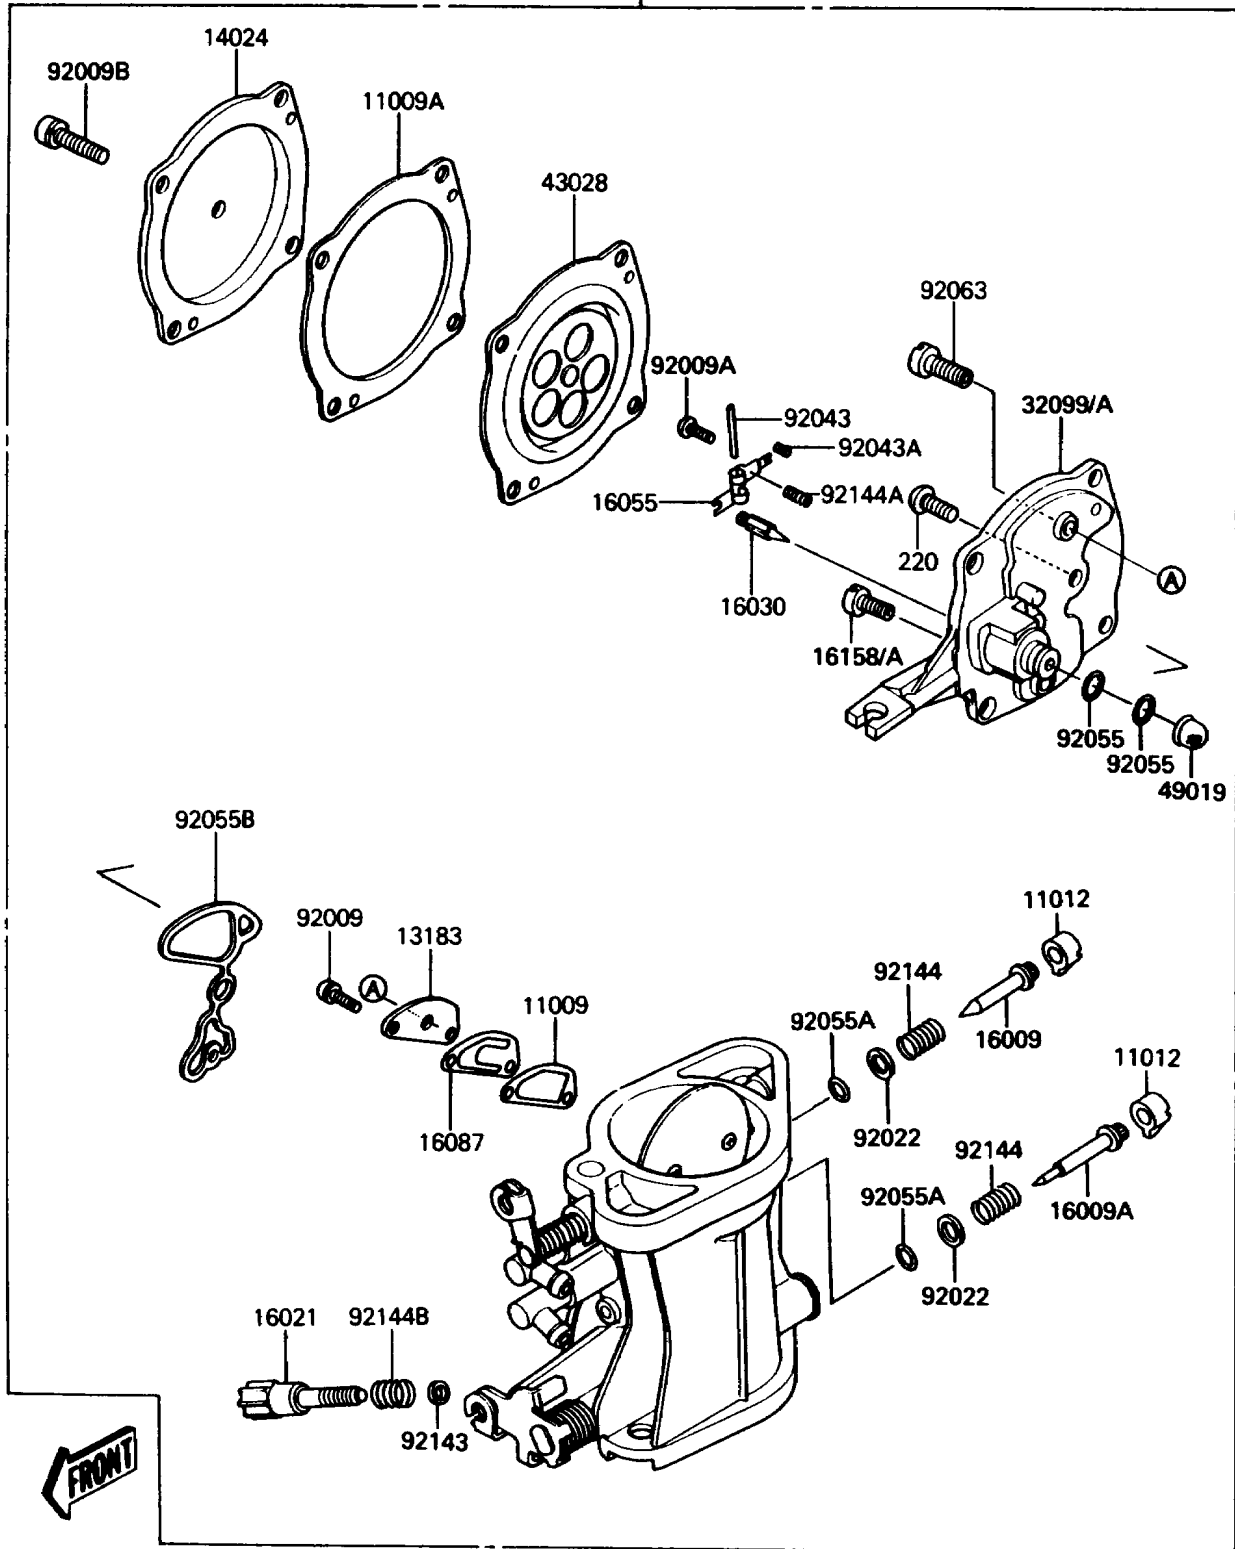

1989 X2 PARTS DIAGRAM

Carburetor

15001/A

E1611

1989 X2 PARTS LIST

Carburetor

ITEM NAME	PART NUMBER	QUANTITY
SCREW-PAN-CROS (Ref # 220)	220D0408	1
GASKET,CHOKE VALVE (Ref # 11009)	11009-3729	1
GASKET,DIAPHRAGM (Ref # 11009A)	11009-3730	1
CAP,JET NEEDLE (Ref # 11012)	11012-3727	1
PLATE (Ref # 13183)	13183-3707	1
COVER,CARBURETOR (Ref # 14024)	14024-3720	1
CARBURETOR-ASSY (Ref # 15001)	15001-3723	1
NEEDLE-JET,HIGH SPEED (Ref # 16009)	16009-3705	1
NEEDLE-JET,LOW SPEED (Ref # 16009A)	16009-3706	1
SCREW-THROTTLE STOP (Ref # 16021)	16021-3702	1
VALVE-FLOAT (Ref # 16030)	16030-3701	1
ARM-FLOAT (Ref # 16055)	16055-3701	1
VALVE-CHECK (Ref # 16087)	16087-3702	1
JET-SLOW,#48 (Ref # 16158)	16158-3701	1
CASE,CARBURETOR (Ref # 32099)	32099-3729	1
DIAPHRAGM,CARBURETOR (Ref # 43028)	43028-3704	1
FILTER-FUEL,STRAINER (Ref # 49019)	49019-3707	1
SCREW,3X6 (Ref # 92009)	92009-3710	1
SCREW,3X6 (Ref # 92009A)	92009-3712	1
SCREW,4X16 (Ref # 92009B)	92009-3739	1
WASHER,ADJUST SCREW (Ref # 92022)	92022-3745	1
PIN,FLOAT (Ref # 92043)	92043-1209	1
PIN,THROTTLE STOP SCREW (Ref # 92043A)	92043-3712	1
RING-O (Ref # 92055)	92055-1246	1
RING-O,ADJUST SCREW (Ref # 92055A)	92055-3713	1
RING-O (Ref # 92055B)	92055-3720	1
JET-MAIN,2ND,#125 (Ref # 92063)	92063-1069	1
COLLAR,THROTTLE STOP SCREW (Ref # 92143)	92143-3709	1
SPRING,ADJUST SCREW (Ref # 92144)	92144-3704	1

1989 X2 PARTS LIST

Carburetor

ITEM NAME	PART NUMBER	QUANTITY
SPRING,FLOAT VALVE (Ref # 92144A)	92144-3705	1
SPRING,THROTTLE STOP SCREW (Ref # 92144B)	92144-3706	1