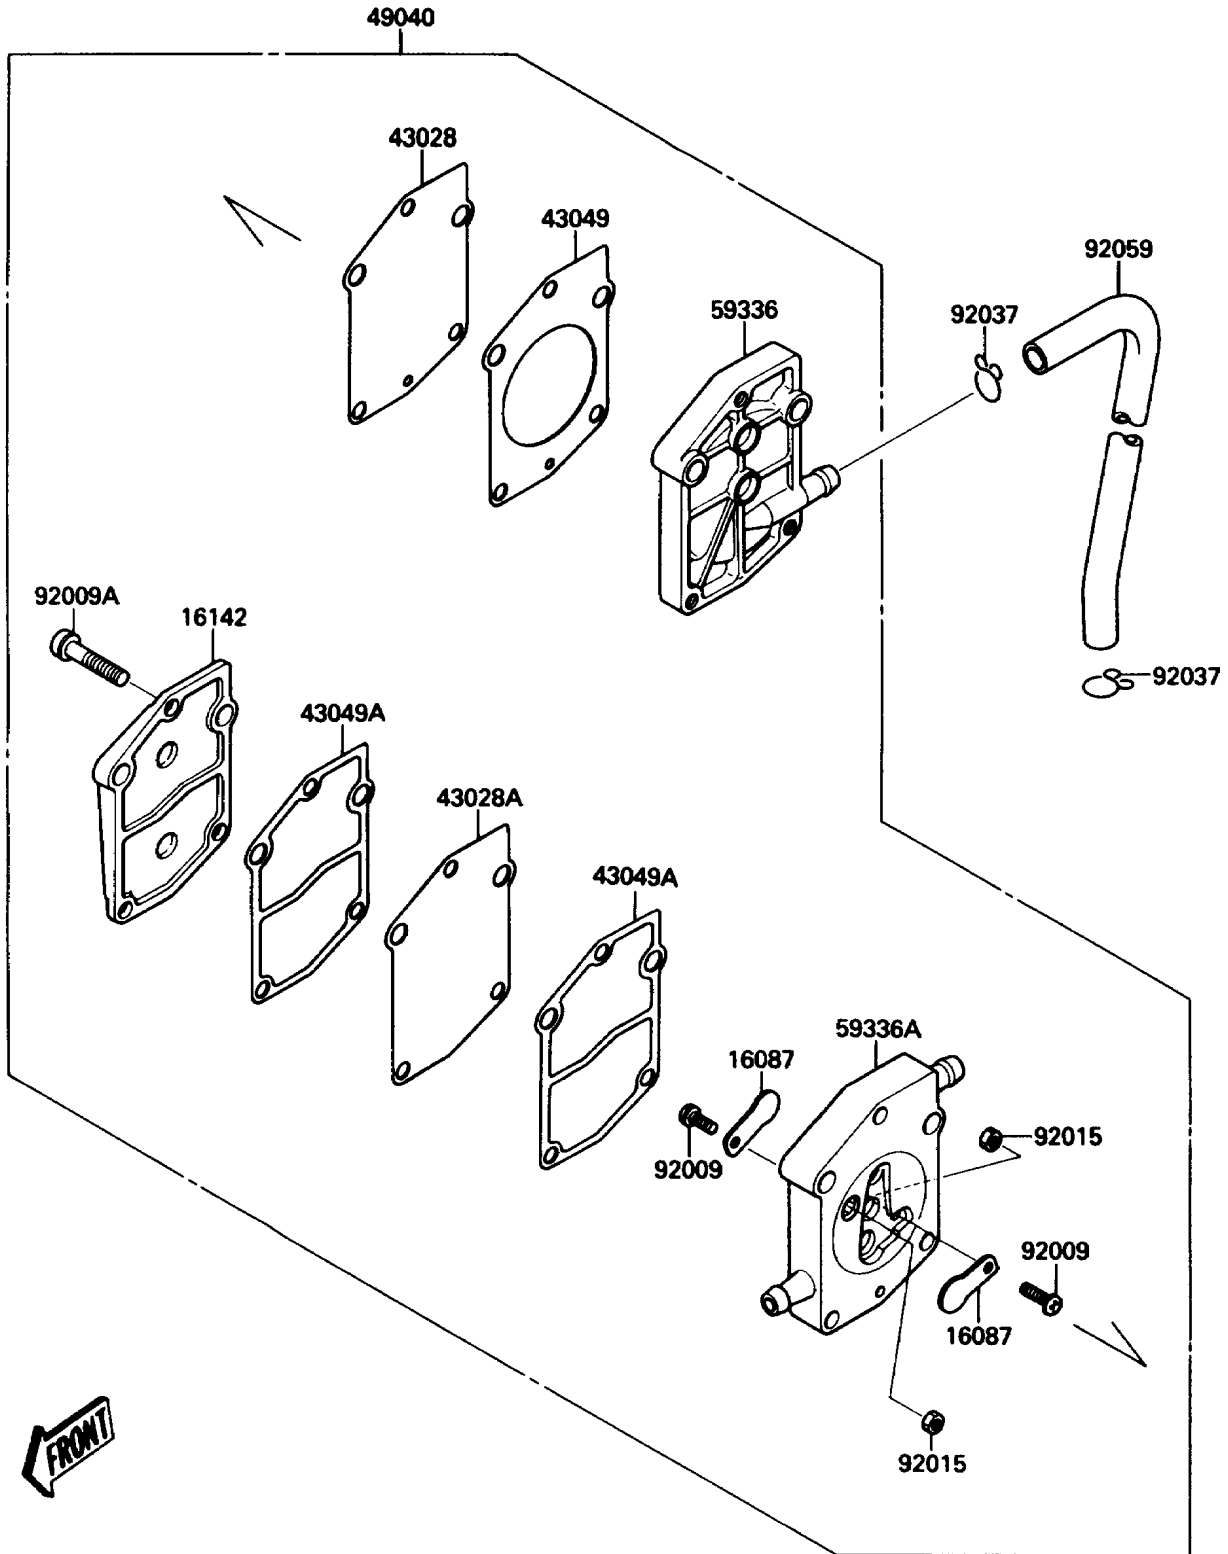

1990 X2 PARTS DIAGRAM

Fuel Pump

E1520

1990 X2 PARTS LIST

Fuel Pump

ITEM NAME	PART NUMBER	QUANTITY
VALVE-CHECK,FUEL PUMP (Ref # 16087)	16087-3701	1
COVER-PUMP,FUEL (Ref # 16142)	16142-3702	1
DIAPHRAGM,PULSE (Ref # 43028)	43028-3702	1
DIAPHRAGM,FUEL (Ref # 43028A)	43028-3703	1
PACKING,PULSE CASE (Ref # 43049)	43049-3705	1
PACKING,FUEL COVER (Ref # 43049A)	43049-3706	1
PUMP-FUEL (Ref # 49040)	49040-3706	1
CASE-PUMP,PULSE (Ref # 59336)	59336-3704	1
CASE-PUMP,BODY (Ref # 59336A)	59336-3707	1
SCREW,3X6 (Ref # 92009)	92009-3707	1
SCREW,5X28 (Ref # 92009A)	92009-3767	1
NUT,3MM (Ref # 92015)	92015-3731	1
CLAMP,11MM (Ref # 92037)	92037-3723	1
TUBE,PULSE,5.8X10.8X330 (Ref # 92059)	92059-3812	1