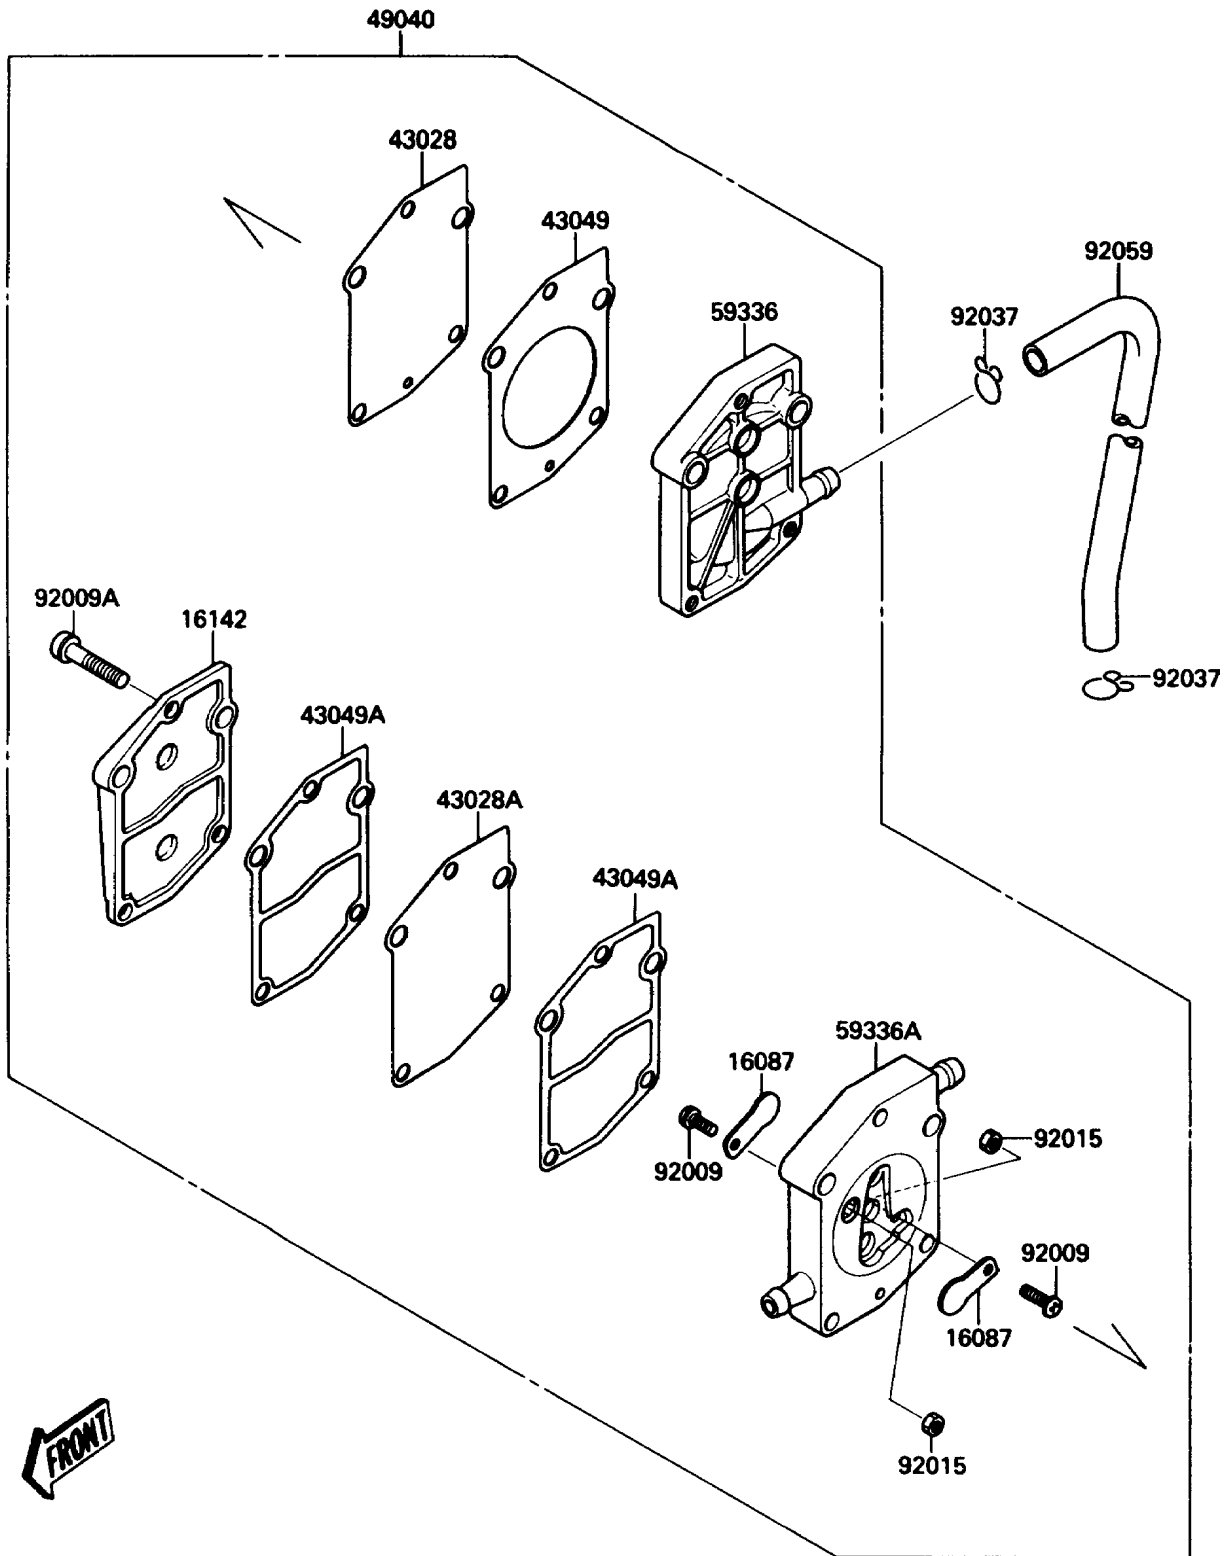

1989 X2 PARTS DIAGRAM

Fuel Pump

E1520

1989 X2 PARTS LIST

Fuel Pump

ITEM NAME	PART NUMBER	QUANTITY
VALVE-CHECK,FUEL PUMP (Ref # 16087)	16087-3701	1
COVER-PUMP,FUEL (Ref # 16142)	16142-3702	1
DIAPHRAGM,PULSE (Ref # 43028)	43028-3702	1
DIAPHRAGM,FUEL (Ref # 43028A)	43028-3703	1
PACKING,PULSE CASE (Ref # 43049)	43049-3705	1
PACKING,FUEL COVER (Ref # 43049A)	43049-3706	1
PUMP-FUEL (Ref # 49040)	49040-3706	1
CASE-PUMP,PULSE (Ref # 59336)	59336-3704	1
CASE-PUMP,BODY (Ref # 59336A)	59336-3707	1
SCREW,3X6 (Ref # 92009)	92009-3707	1
SCREW,5X28 (Ref # 92009A)	92009-3767	1
NUT,3MM (Ref # 92015)	92015-3731	1
CLAMP,11MM (Ref # 92037)	92037-3723	1
TUBE,PULSE,5.8X10.8X330 (Ref # 92059)	92059-3812	1