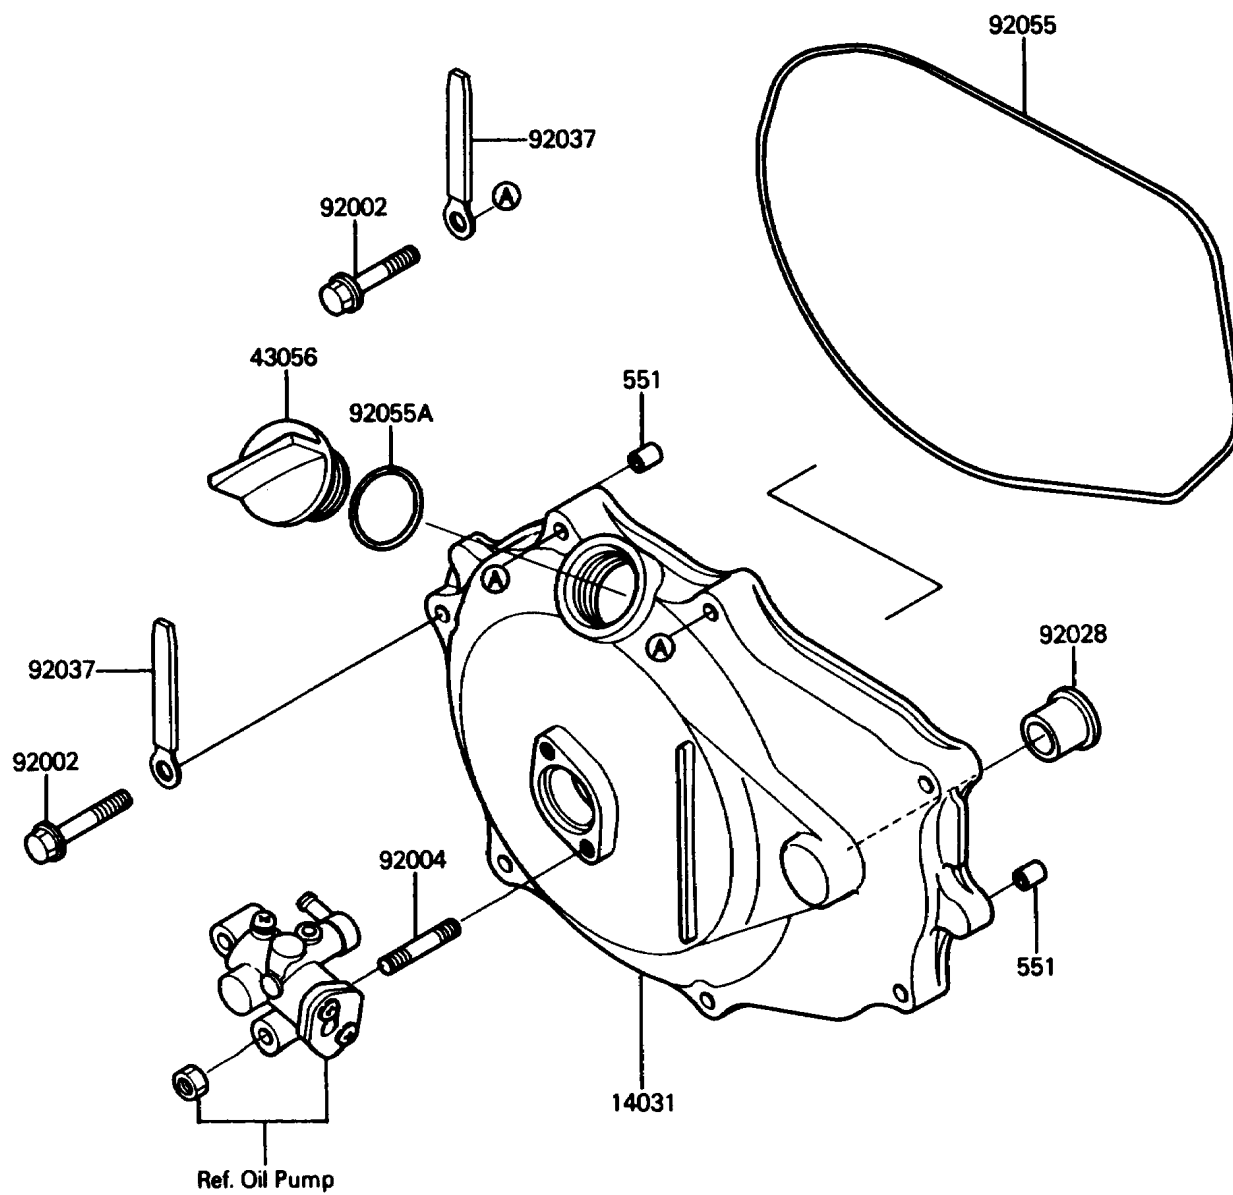

## 1990 X2 PARTS DIAGRAM

Engine Cover(s)

E1431

## 1990 X2 PARTS LIST

Engine Cover(s)

ITEM NAME	PART NUMBER	QUANTITY
PIN-DOWEL (Ref # 551)	551R0812	1
COVER-GENERATOR (Ref # 14031)	14031-3707	1
BREATHER-BRAKE (Ref # 43056)	43056-502	1
BOLT,6X30 (Ref # 92002)	92002-3726	1
STUD (Ref # 92004)	92004-3710	1
BUSHING (Ref # 92028)	92028-3718	1
CLAMP,L=100 (Ref # 92037)	92037-3736	1
RING-O,GENERATOR COVER (Ref # 92055)	92055-3712	1
RING-O (Ref # 92055A)	92055-515	1