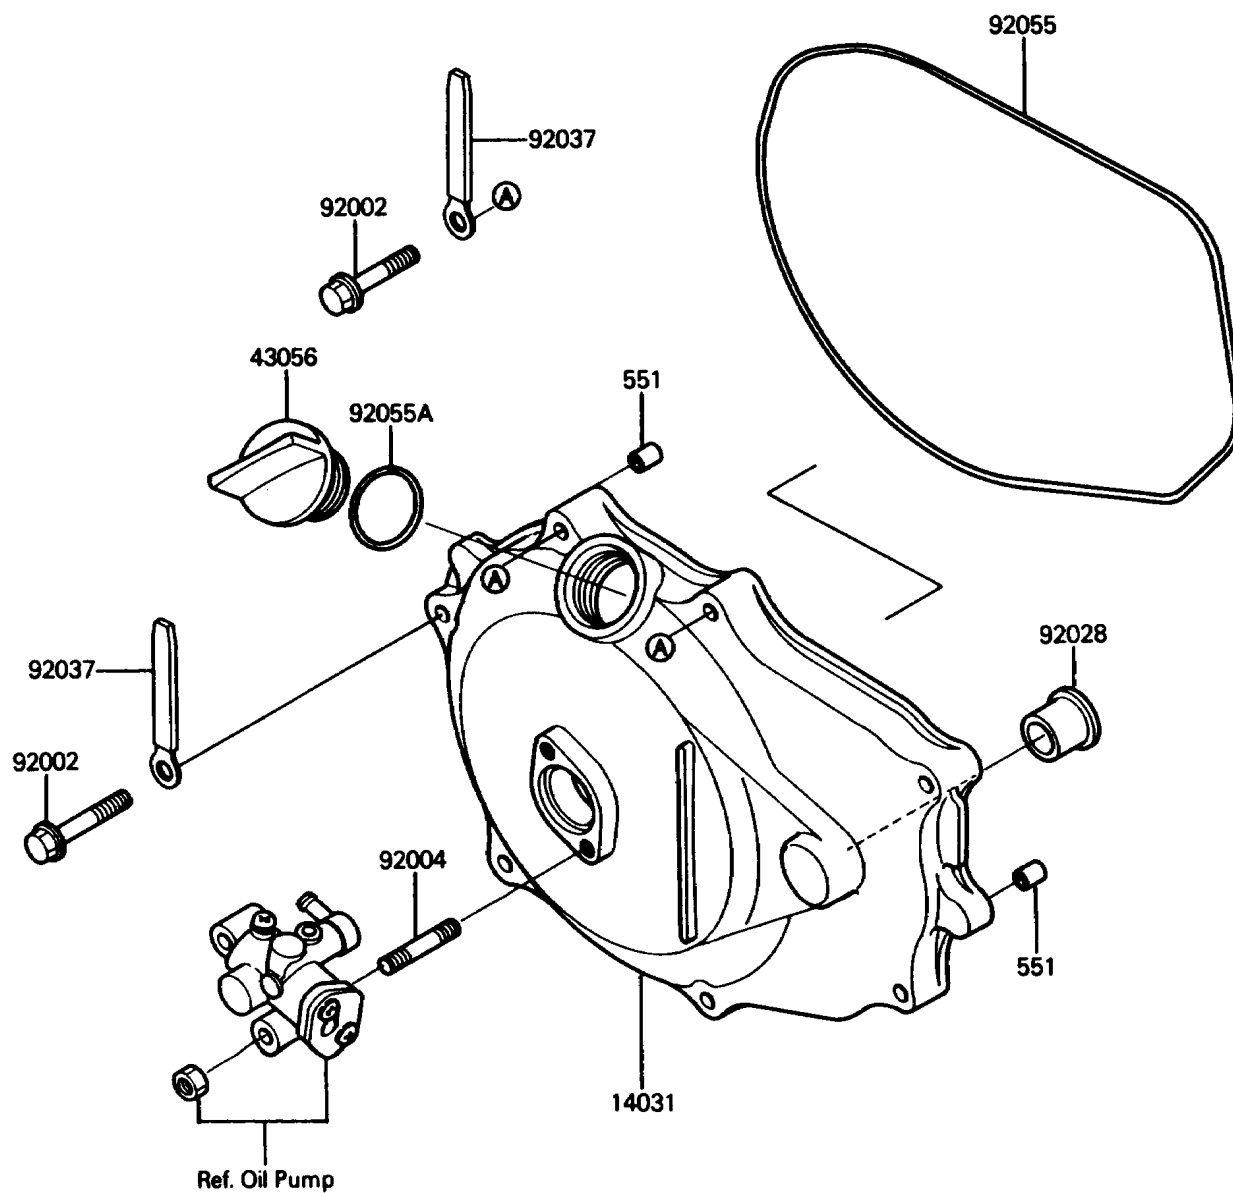

## 1989 X2 PARTS DIAGRAM

Engine Cover(s)

E1431

## 1989 X2 PARTS LIST

Engine Cover(s)

ITEM NAME	PART NUMBER	QUANTITY
PIN-DOWEL (Ref # 551)	551R0812	1
COVER-GENERATOR (Ref # 14031)	14031-3707	1
BREATHER-BRAKE (Ref # 43056)	43056-502	1
BOLT,6X30 (Ref # 92002)	92002-3726	1
STUD (Ref # 92004)	92004-3710	1
BUSHING (Ref # 92028)	92028-3718	1
CLAMP,L=100 (Ref # 92037)	92037-3736	1
RING-O,GENERATOR COVER (Ref # 92055)	92055-3712	1
RING-O (Ref # 92055A)	92055-515	1