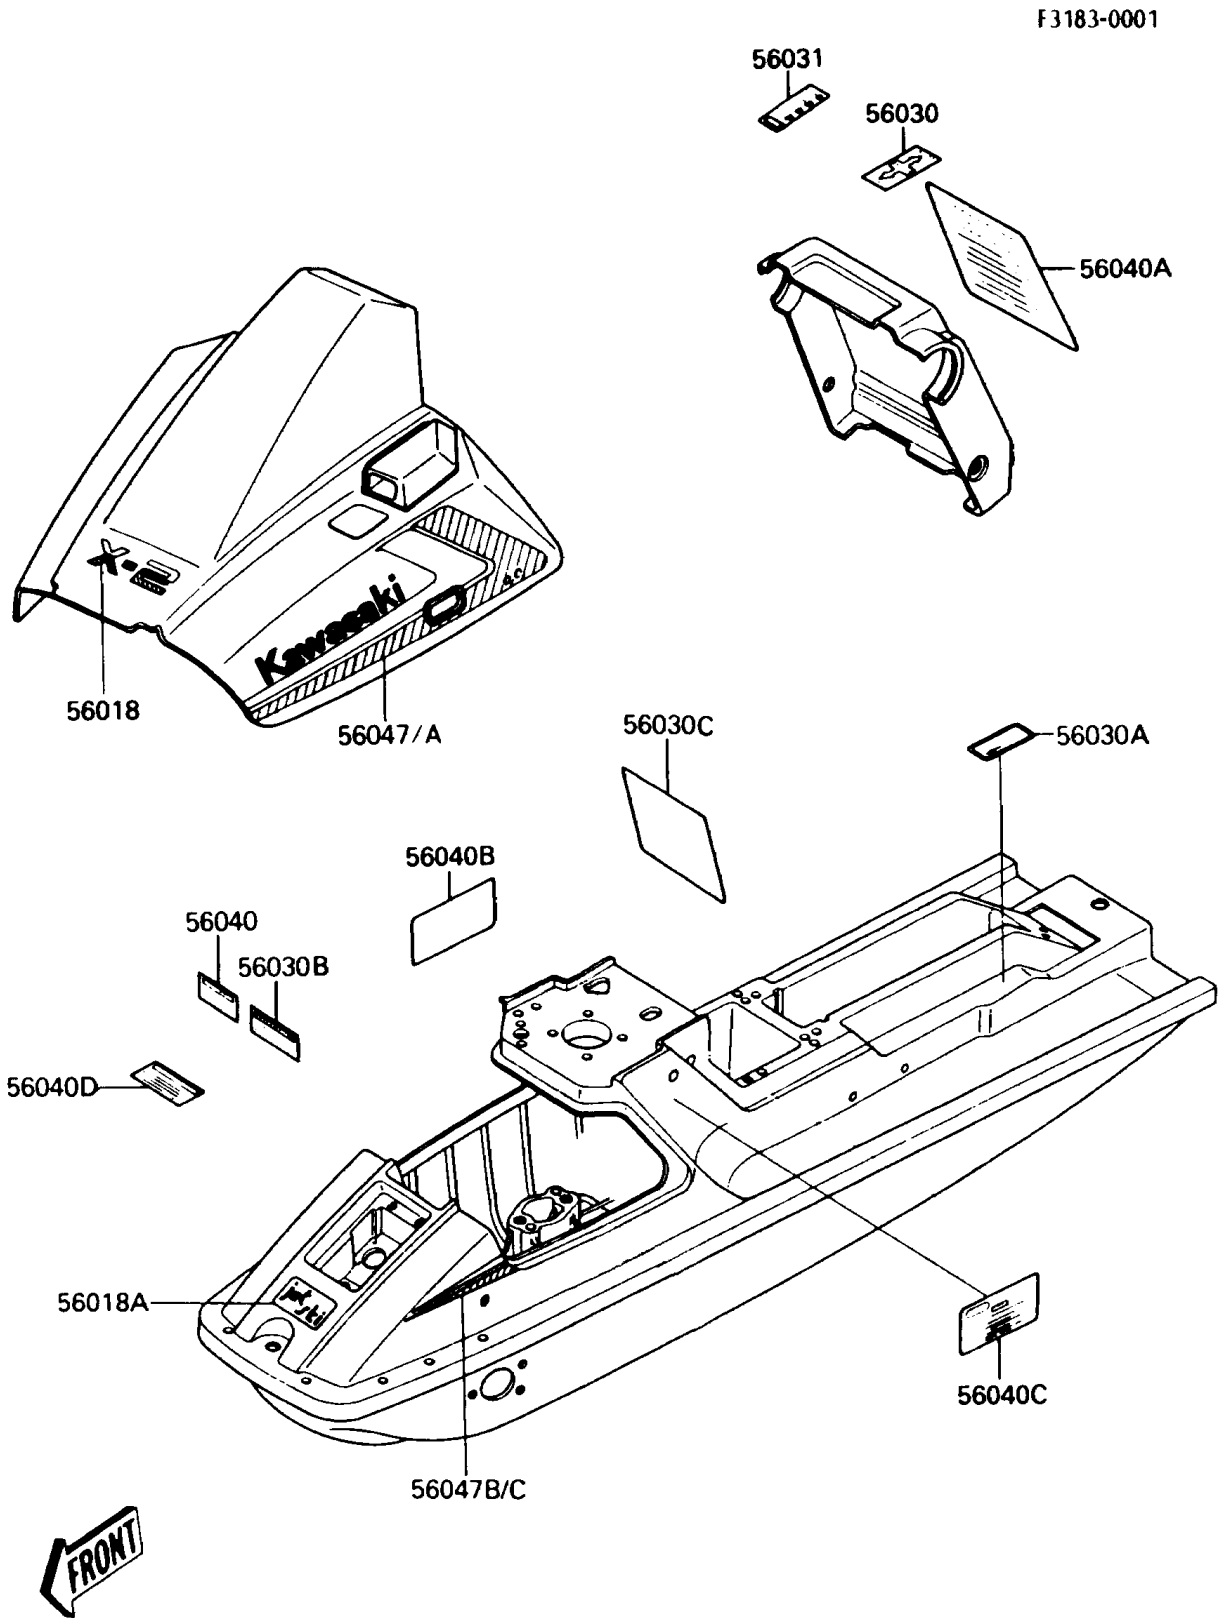

1988 X2 PARTS DIAGRAM

Labels

1988 X2 PARTS LIST

Labels

ITEM NAME	PART NUMBER	QUANTITY
MARK,ENGINE HOOD,TOP (Ref # 56018)	56018-1995	1
MARK,HULL DECK,TOP (Ref # 56018A)	56018-1996	1
LABEL,FUEL (Ref # 56030)	56030-3719	1
LABEL,FIRE EXTINGUISHER (Ref # 56030A)	56030-3720	1
LABEL,OIL (Ref # 56030B)	56030-3721	1
LABEL,LAUNCHING (Ref # 56030C)	56030-3723	1
LABEL-MANUAL,NOZZLE-TILT (Ref # 56031)	56031-3708	1
LABEL-WARNING,FUEL (Ref # 56040)	56040-3712	1
LABEL-WARNING,SAFETY (Ref # 56040A)	56040-3713	1
LABEL-WARNING,CAUTION (Ref # 56040B)	56040-3715	1
LABEL-WARNING,SAFETY (Ref # 56040C)	56040-3737	1
LABEL-WARNING,BREAK-IN (Ref # 56040D)	56040-3738	1
PATTERN,ENGINE HOOD,LH (Ref # 56047)	56047-1543	1
PATTERN,ENGINE HOOD,RH (Ref # 56047A)	56047-1544	1
PATTERN,HULL DECK,LH (Ref # 56047B)	56047-1545	1
PATTERN,HULL DECK,RH (Ref # 56047C)	56047-1546	1