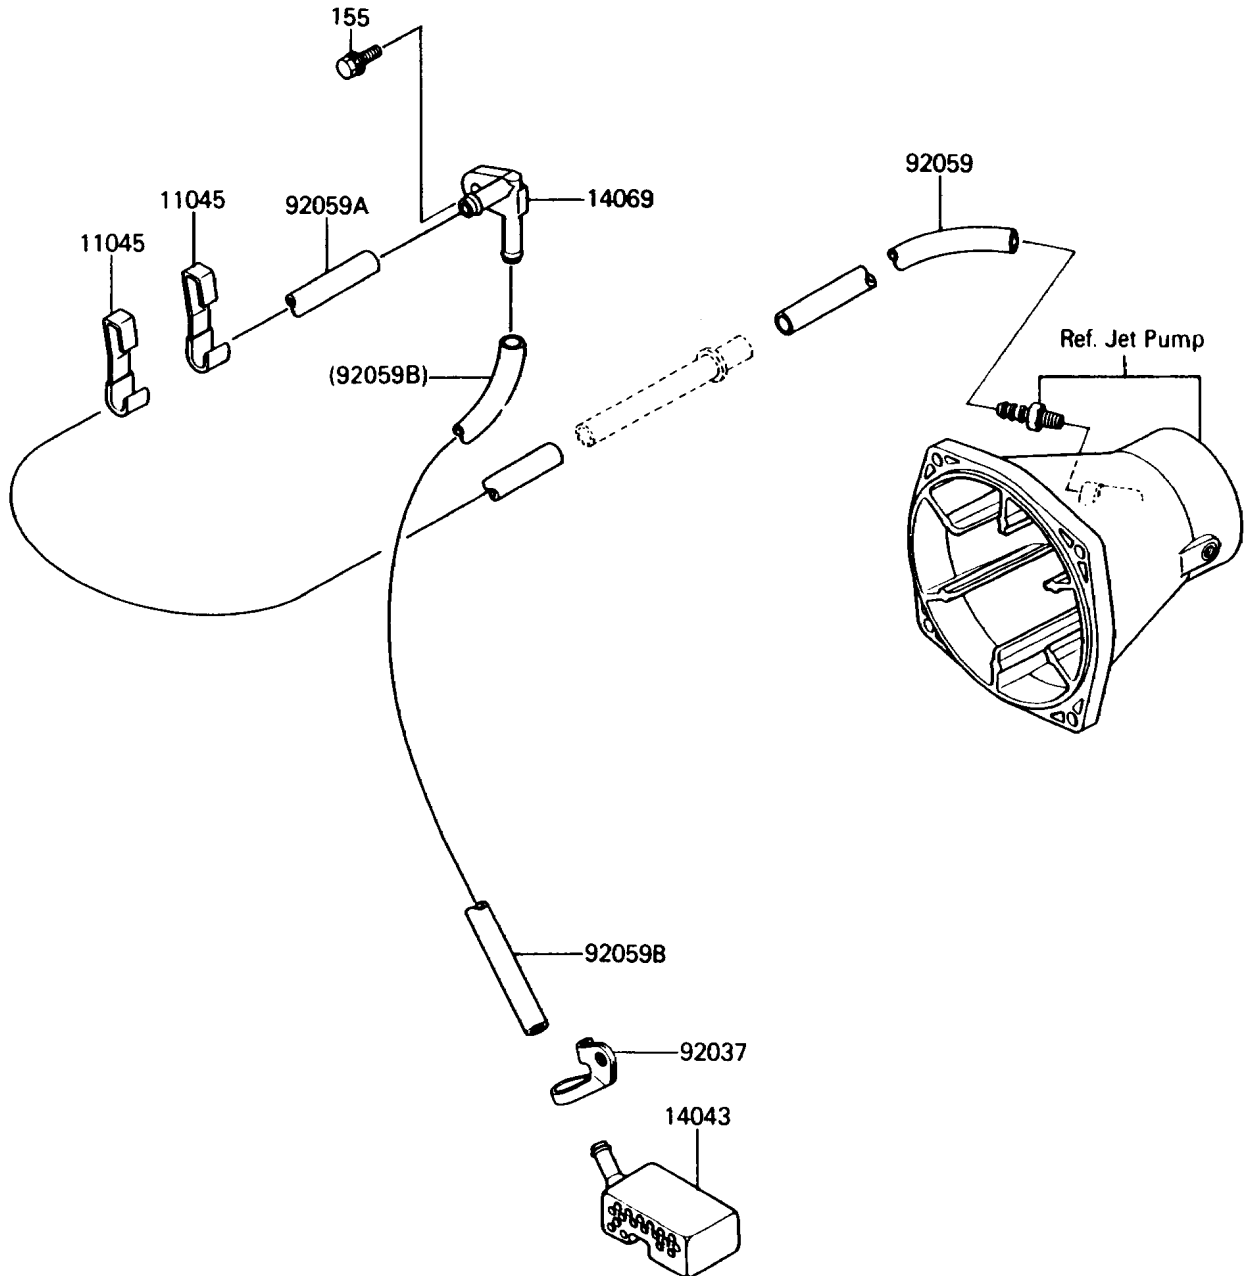

1988 X2

PARTS DIAGRAM

Bilge System

F3145-0001

1988 X2

PARTS LIST

Bilge System

Kawasaki

Let the Good Times Roll®

ITEM NAME	PART NUMBER	QUANTITY
BRACKET,CLAMP (Ref # 11045)	11045-3706	3
FILTER,BILGE (Ref # 14043)	59236-504	1
BREATHER,BILGE (Ref # 14069)	14069-3001	1
CLAMP,BILGE FILTER (Ref # 92037)	92037-3737	1
TUBE,9X16X200 (Ref # 92059)	92059-3748	1
TUBE,9X16X380 (Ref # 92059A)	92059-3749	1
TUBE,9X16X300 (Ref # 92059B)	92059-3750	1
BOLT-WSP-SMALL,8X25 (Ref # 155)	155R0825	1