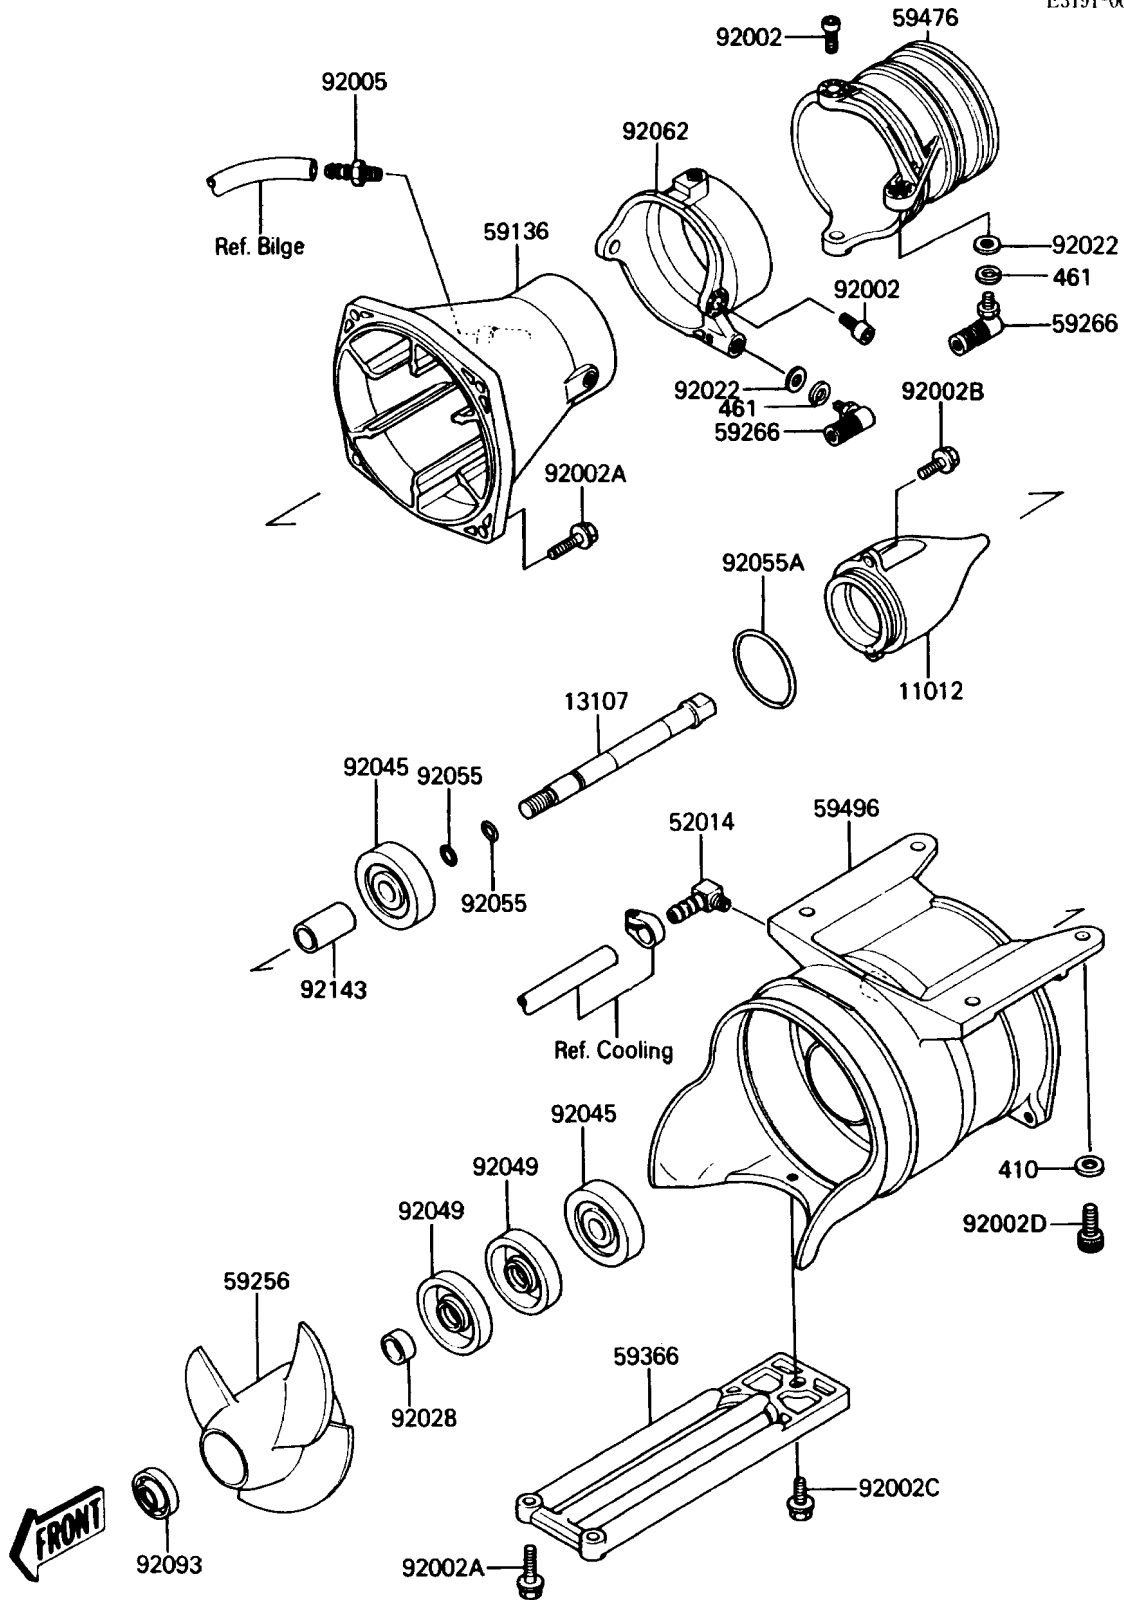

# 1988 X2 PARTS DIAGRAM

Jet Pump

E3191-0004

# 1988 X2 PARTS LIST

## Jet Pump

ITEM NAME	PART NUMBER	QUANTITY
CAP,JET PUMP (Ref # 11012)	11012-3712	1
SHAFT,JET PUMP (Ref # 13107)	13107-3708	1
ELBOW (Ref # 52014)	52014-3002	1
NOZZLE-PUMP (Ref # 59136)	59136-3703	1
IMPELLER (Ref # 59256)	59256-3705	1
JOINT-BALL (Ref # 59266)	59266-3701	2
GRATE (Ref # 59366)	59366-3702	1
NOZZLE-STRG (Ref # 59476)	59476-3701	1
VANE-GUIDE (Ref # 59496)	59496-3701	1
BOLT,SOCKET,6X11 (Ref # 92002)	92001-3701	4
BOLT,6X25 (Ref # 92002A)	92002-3714	6
BOLT,6X16 (Ref # 92002B)	92002-3728	2
BOLT,6X12 (Ref # 92002C)	92002-3760	1
BOLT,SOCKET,8X20 (Ref # 92002D)	92002-3771	4
FITTING,HOSE (Ref # 92005)	92005-3001	1
WASHER (Ref # 92022)	92022-567	2
BUSHING,17X25X15 (Ref # 92028)	92028-3717	1
BEARING-BALL,#63032RD (Ref # 92045)	92045-3706	2
SEAL-OIL,S625476 (Ref # 92049)	92049-3708	2
RING-O,13X1.9 (Ref # 92055)	92055-1021	2
RING-O (Ref # 92055A)	92055-3706	1
NOZZLE (Ref # 92062)	92062-3706	1
SEAL (Ref # 92093)	92093-3702	1
COLLAR,17.4X25.4X53 (Ref # 92143)	92143-3708	1
WASHER-PLAIN-SMALL,8MM (Ref # 410)	410S0800	4
WASHER-SPRING,6MM (Ref # 461)	461S0600	2