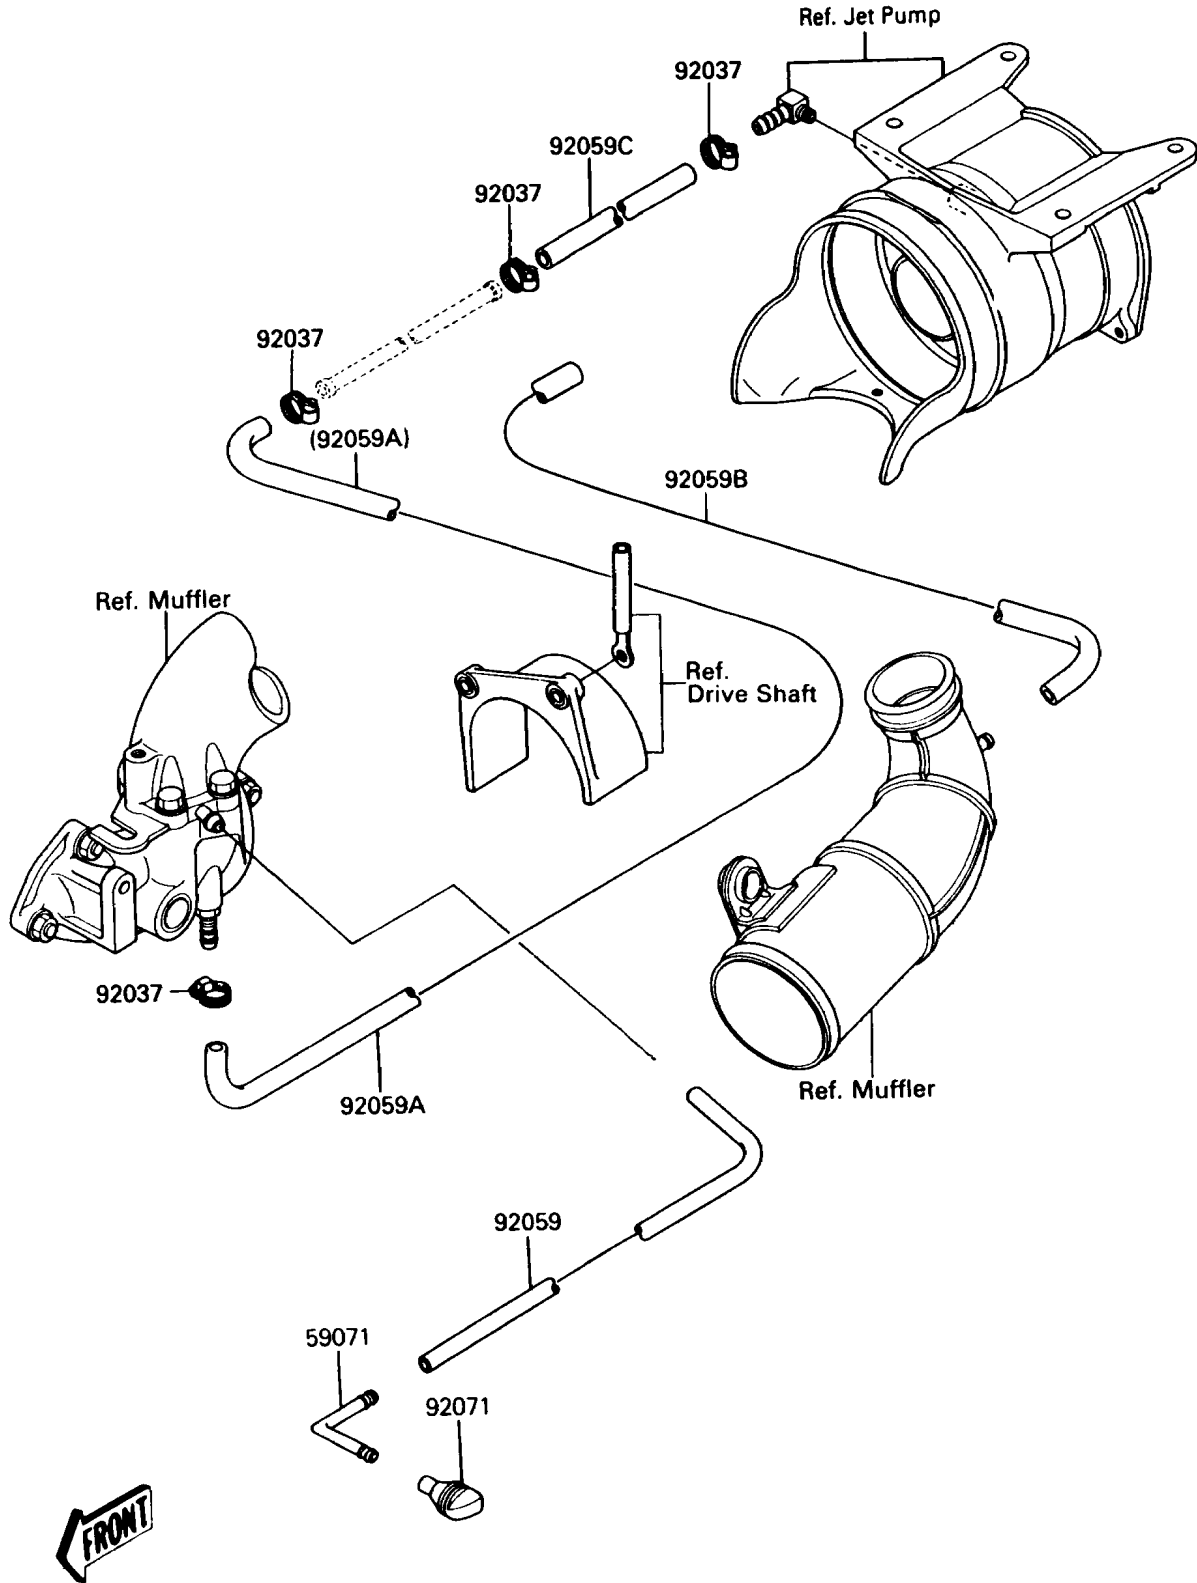

1988 X2 PARTS DIAGRAM

Cooling

E3035-0004

1988 X2 PARTS LIST

Cooling

ITEM NAME	PART NUMBER	QUANTITY
JOINT (Ref # 59071)	59071-3706	1
CLAMP (Ref # 92037)	92037-504	4
TUBE,5.8X10.8X650 (Ref # 92059)	92059-3759	1
TUBE,9X16X490 (Ref # 92059A)	92059-3785	1
TUBE,9X16X600 (Ref # 92059B)	92059-3787	1
TUBE,9X360 (Ref # 92059C)	92059-503	1
GROMMET (Ref # 92071)	92071-3736	1